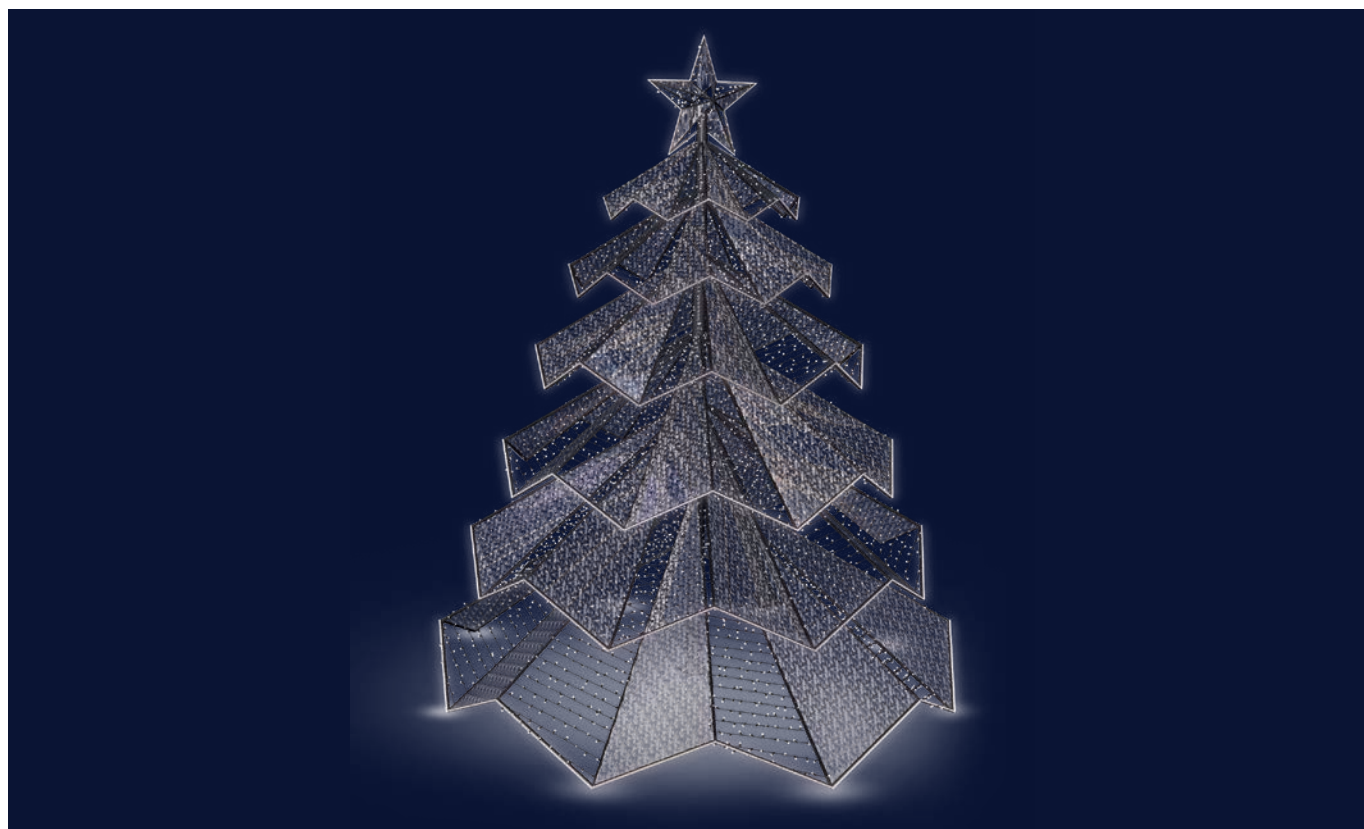

Sapin prisme étoilé

202520

Technical Data

Tension	120/24 V
Power	968 W
Class / IP	Classe II / IP 54
Weigh (lb)	802.23 lb
Dimensions W x H x D	15.42 x 22.8 x 15.42 ft
Type of cable	PVC
Connecting	UL Plug & Light
Number of fastenings	-
Fastening types	On floor
Main material	Aluminium
Extendable	-
Cable color	White
Animation	Glittering
Animator	-
Technology	LED
Bright points (light)	11 132
BP/Power Ratio	11.5
Luminosity (Lumen)	36 179 lm
Colors	Cold white
Dominant color	Cold white
Sockets number	-
Sockets type	-
Bulbs	-
Decorative material	Frosted stained glass
Conditioning	Recycled film
Type	Luminous decor
Class	3D
Brand	Leblanc

RoHS

Technical diagram

Decor 3D 'Sapin Prisme étoilé' L 5.42 x H 22.8 x P 15.42 ft LED glittering 120/24 V

THE DESIGNS ARE SUPPLIED WITH THEIR ATTACHMENTS. Not included: decorative balls, chains, all types of bulbs (including satilights) and the power cable. Refer to proposal.