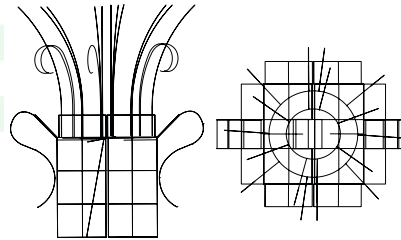

Cadeau 3D Or

SP12721

Technical Data

Tension	24 V
Power	276 W
Class / IP	Class II / IP54
Weigh (lb)	275.58 lb
Size W x H x D	8.86 x 10.66 x 8.2 ft
Type of cable	PVC
Connecting	US plug
Number of fastenings	-
Fastening types	On floor
Main material	Aluminium
Can be extended	-
Color of the cable	Transparent
Animation	Glittering and scrolling droplight
Animator	LED
Technology	2639
Points of Light	9.56
Ratio lights / Then.	7917 lm
Luminosity (Lumen)	Warm White & cold white
Light dots colours	gold
Main daytime color	Champagne
Decorative material	Champagne carpet - white carpet - Gold sequins - Disks PVC gold
Packaging	Recycled polyethylene
Type	Light Decoration
Class	3D
Brand	Leblanc

Environmental performance report

Total surface area :	774.45 m²
Useful area :	73.73 m²
Rhρ (Air) :	2.707 lb/ft³
Cx estimated :	0.41
SCx :	2.80
Equivalent CO₂ :	1128.58 lb*

* Environmental impact for 8 hours ignition during 60 days.