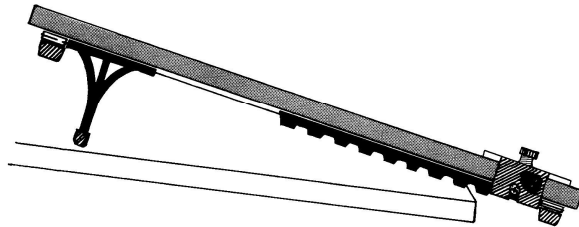

PXB Drawing Board with Straightedge

Alvin's PXB boards provide the convenience of a studio work surface in a compact, portable unit. Each PXB is made from a smooth, warp-free white Melamine® laminated board and is equipped with a convenient carrying handle, non-slip tractor feet designed to grip the table edge at the perfect drawing angle, foldaway legs, and an acrylic straightedge whose height can accommodate material thicknesses up to 3/16". Shipped fully assembled.

Features include:

- Precision-made aluminum straightedge with rubberized grip eliminates the need for a T-square
- Includes an inking edge for clean, smudge-free results with pens, pencils, and markers.
- Underwire system keeps the blade parallel no matter where it is moved.
- Metal side brackets accommodate material thicknesses up to 3/16" beneath.
- Twin braking system locks blade securely in any position.
- Non-slip rubber grip-tracks on the underside of the board allow the PXB to overhang the table edge at the perfect drawing angle bringing the work surface closer.
- Foldaway back legs with rubber feet are unbreakable and enable use in either the flat or angled position.
- Warp-free white Melamine® laminated board offers a smooth drawing surface that wipes clean with a damp cloth.
- Comfortable carrying handle for portability.
- Compact for out of the way storage.