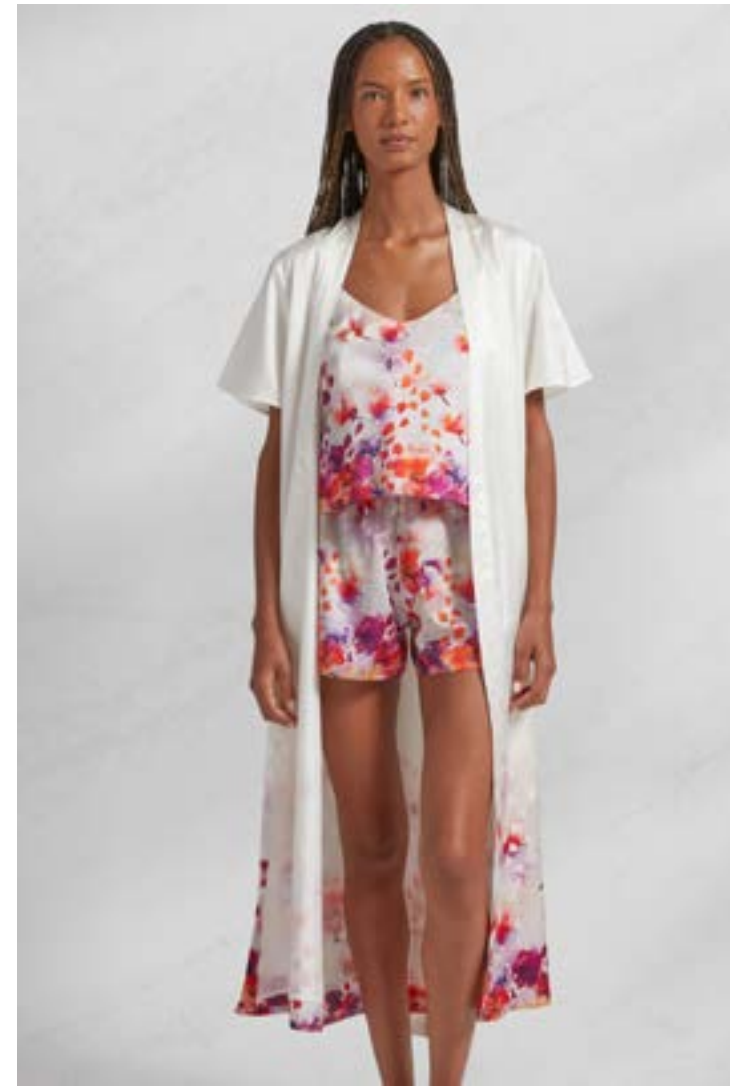

Floral Ombre

IMPORTED

100% MULBERRY SILK

robe, pants, cami, shorts