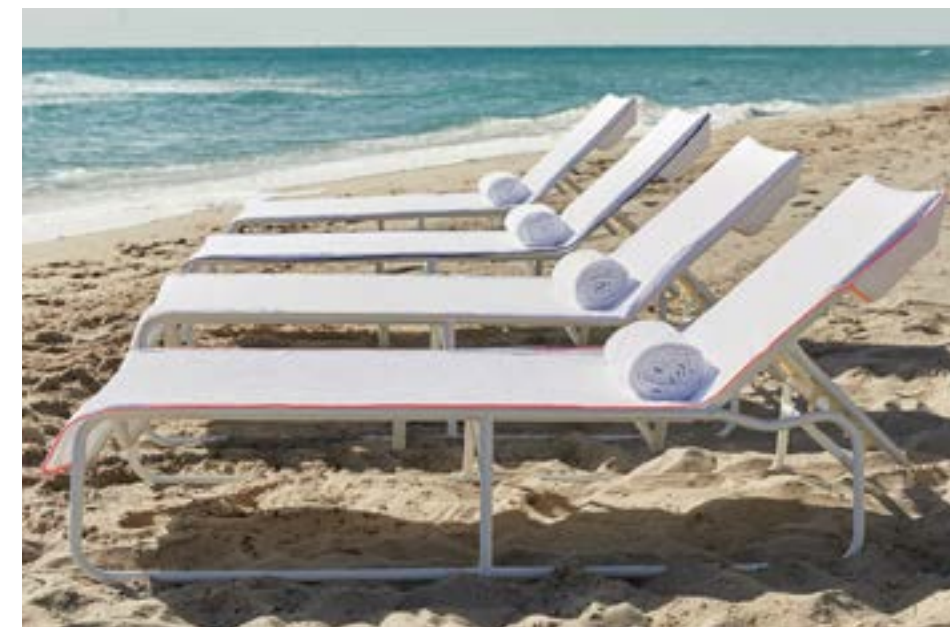

Lounge Chair Covers

30" X 85"