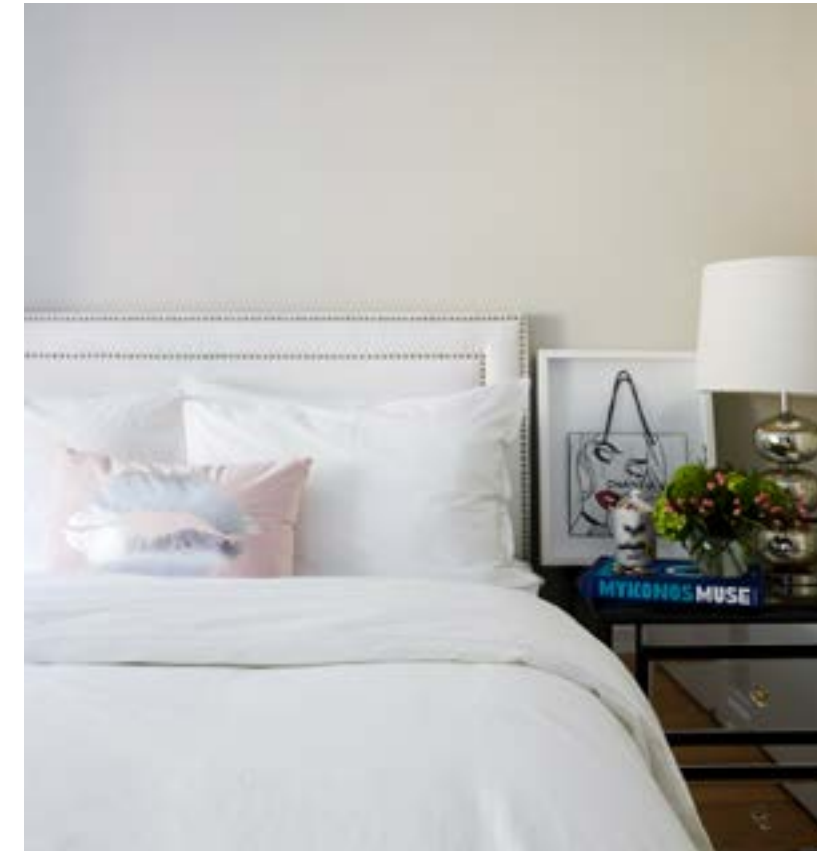

Marco

100% LONG STAPLE TURKISH COTTON BATH MAT
blue | burnt sienna, | charcoal | taupe
20" X 34"

Bedding

Salerno

60% LYOCELL/TENCEL™, 40% LONG
STAPLE COTTON BEDDING
white/grey | white/champagne

Bamboo

60% RAYON MADE FROM BAMBOO,
40% COTTON BEDDING
silver sage | bisque | grey | white