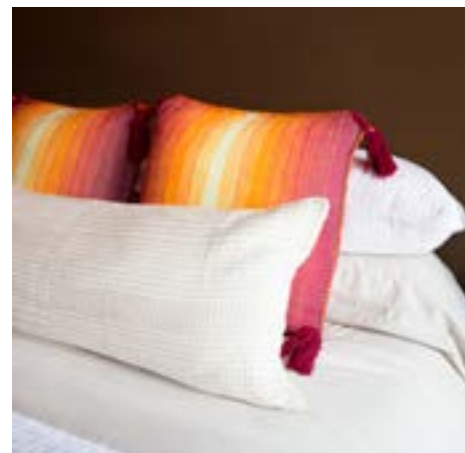

Racing Stripe

MADE IN PORTUGAL

100% COTTON THROW PILLOW

20" X 20"

grey/white

Granada

MADE IN PORTUGAL

100% COTTON THROW PILLOW

20" X 20" | 14" X 36"

white/grey | white/taupe