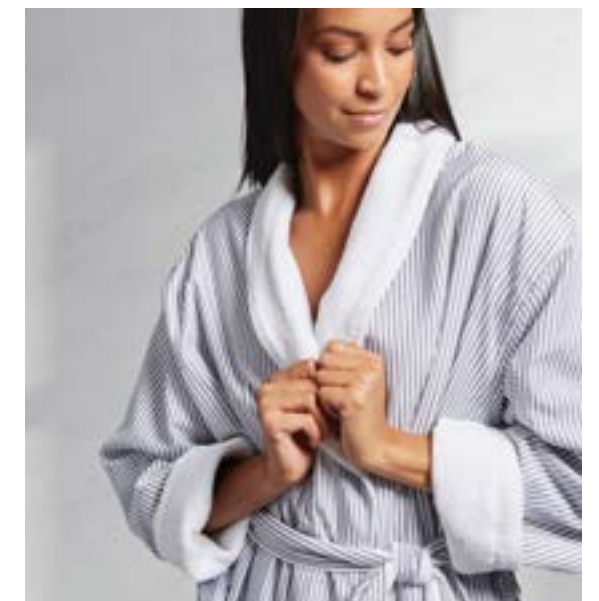

Peshtemal

MADE IN TURKEY
100% COTTON

blue | grey | taupe

ONE SIZE FITS MOST

Seersucker

IMPORTED

100% POLYESTER YARN DYED
SEERSUCKER WITH FLEECE LINING

white/grey

one size