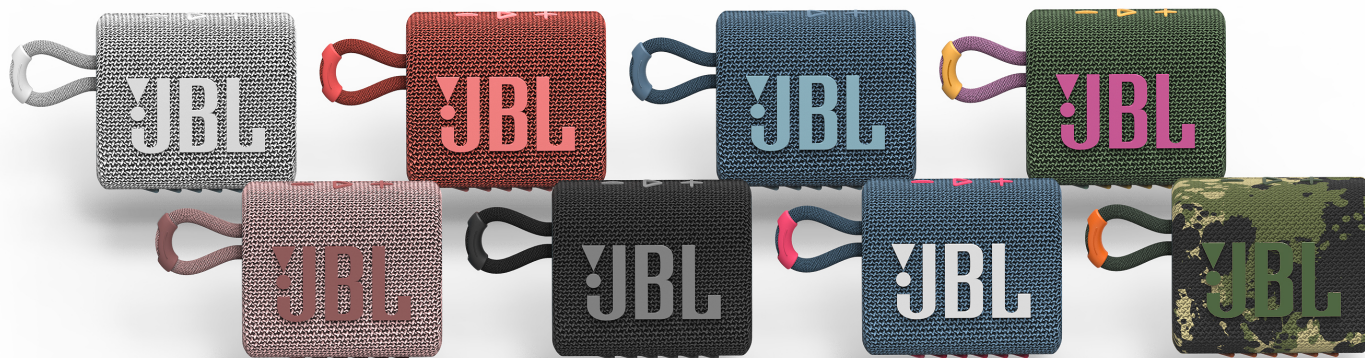

GO3

Portable Waterproof Speaker

Grab & Go

JBL Go 3 features bold styling and rich JBL Pro Sound. With its new eye-catching edgy design, colorful fabrics and expressive details this a must-have accessory for your next outing. Your tunes will lift you up with JBL Pro Sound, it's IP67 waterproof and dustproof so you can keep listening rain or shine, and with its integrated loop, you can carry it anywhere. Go 3 comes in completely new shades and color combinations inspired by current street fashion. JBL Go 3 looks as vivid as it sounds.

Features

- ▶ Original JBL Pro Sound
- ▶ Bold style and ultra-portable design
- ▶ IP67 waterproof and dustproof
- ▶ Wireless Bluetooth streaming
- ▶ 5 hours of playtime
- ▶ Vibrant color options

Features and Benefits

Original JBL Pro Sound

JBL Pro Sound delivers surprisingly big audio and punchy bass from Go 3's ultra-compact size.

Bold style and ultra-portable design

JBL Go 3's ultra-portable design goes great with the latest styles, and its colorful fabrics and expressive details make it look as great as it sounds.

5 hours of playtime

Don't sweat the small stuff like charging your battery. Go 3 gives you up to 5 hours of playtime on a single charge.

Vibrant color options

JBL Go 3 features exclusive colorways inspired by the latest street fashion trends, introducing completely new shades and combinations.