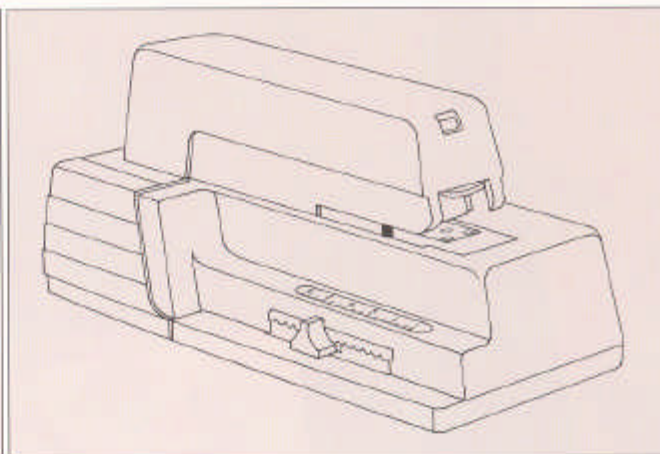

Rapid
90

The electric
stapler for every
office.

The Rapid 90 is the ideal compact electric stapler for your office. It staples up to 20 sheets of paper at a time quickly and automatically. And with its adjustable staple depth, it produces precise staple positioning every time. The unit is front-loaded,

Stapling is needed for everything from letters and checks to invoices, reports and credit card slips.

The Rapid 90 offers these benefits.

Quick, convenient front loading. Safety, because it is impossible to operate the unit with the magazine extended.

Staple depth adjustable up to 60 mm. A movable anvil for normal stapling and for pinning.

- Automatic stapling – so you always have one hand free
- Rapid interference suppression
- Complete with a desk pad for quiet, sturdy stapling.

Technical data.

Width:	113 mm
Length:	245 mm
Height:	118 mm
Weight:	1.9 kg
Holds:	Full strip of Rapid office staples
Capacity:	Up to 20 sheets of paper (75 g)