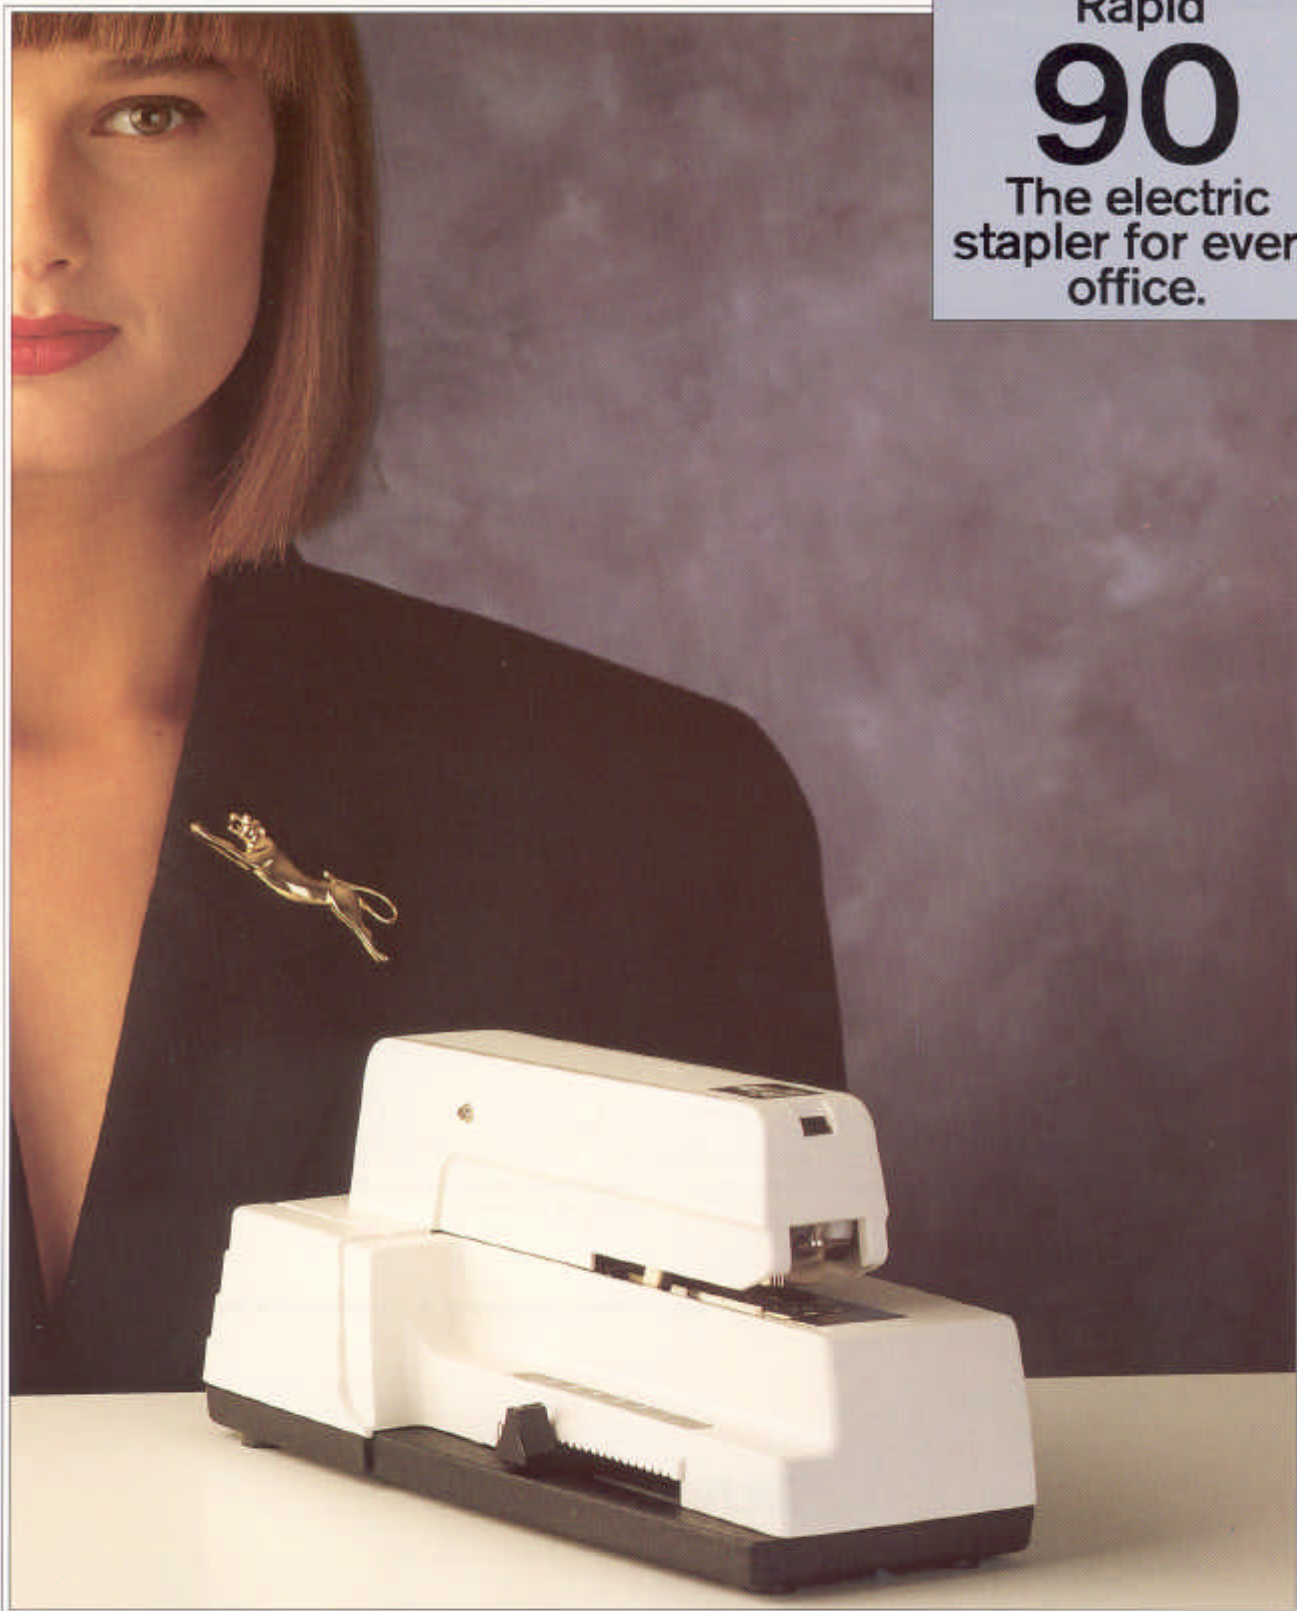

Rapid
90

The electric
stapler for every
office.

The Rapid 90 is the ideal compact electric stapler for your office. It staples up to 20 sheets of paper at a time quickly and automatically. And with its adjustable staple depth, it produces precise staple positioning every time. The unit is front-loaded,

easily, reliably and quickly, so broken fingernails are a thing of the past.

The Rapid 90 is fast, quiet and elegant. Ideal for today's efficient office.

R[®]
Rapid

The Rapid 90 staples quickly and efficiently.

Staple depth adjustable up to 60 mm. A movable anvil for normal stapling and for pinning.

- Automatic stapling – so you always have one hand free
- Rapid interference suppression
- Complete with a desk pad for quiet, sturdy stapling.

Technical data.

Width:	113 mm
Length:	245 mm
Height:	118 mm
Weight:	1.9 kg
Holds:	Full strip of Rapid office staples
Capacity:	Up to 20 sheets of paper (75 g)