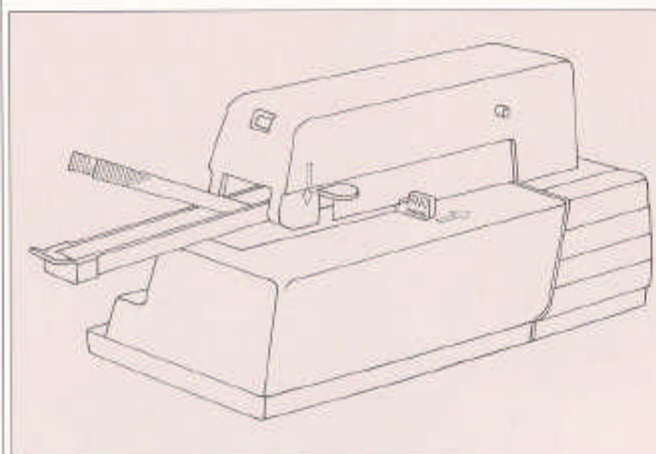

Rapid
90

The electric
stapler for every
office.

The Rapid 90 is the ideal compact electric stapler for your office. It staples up to 20 sheets of paper at a time quickly and automatically. And with its adjustable staple depth, it produces precise staple positioning every time. The unit is front-loaded,

Stapling is needed for everything from letters and checks to invoices, reports and credit card slips.

The Rapid 90 offers these benefits.

Quick, convenient front loading. Safety, because it is impossible to operate the unit with the magazine extended.

Staple depth adjustable up to 60 mm. A movable anvil for normal stapling and for pinning.

- Automatic stapling – so you always have one hand free
- Rapid interference suppression
- Complete with a desk pad for quiet, sturdy stapling.

Technical data.

Width:	113 mm
Length:	245 mm
Height:	118 mm
Weight:	1.9 kg
Holds:	Full strip of Rapid office staples
Capacity:	Up to 20 sheets of paper (75 g)