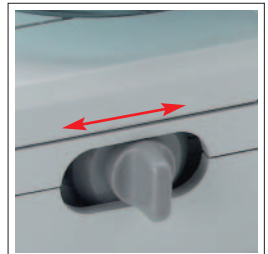

→ ELECTRONIC STAPLER **IDEAL 8560**

CONVENIENT, EFFORTLESS STAPLING OF UP TO 65 SHEETS

High stapling capacity of up to 65 sheets at a time | manual or automatic stapling | adjustable strike point (3 - 18 mm) | patented flat stapling system, storage space is saved and papers stack more neatly | 5000 staples per cartridge – they last much longer than usual before reloading | easy exchange of flat staples cartridge | very low noise level | complete with AC adapter | one flat staples cartridge is included
 Power supply for mains adapter: 100-240 V / 50-60 Hz, Dimensions (H x W x D): 112 x 100 x 215 mm, Weight: 1.4 kg, Colour: light grey

 **chilvers**
reprographics

01908 563140
 sales@chilvers.co.uk
 www.chilvers.co.uk

HINGED COVER

The electronically secured cover can be opened safely for exchanging the flat staples cartridge.

EASY OPERATION

This electronic stapler can be operated manually by using a push button or automatically when inserting the paper.

STRIKE POINT

The strike point of this stapler is adjustable from 3 to 18 mm and can be fixed in the required position.