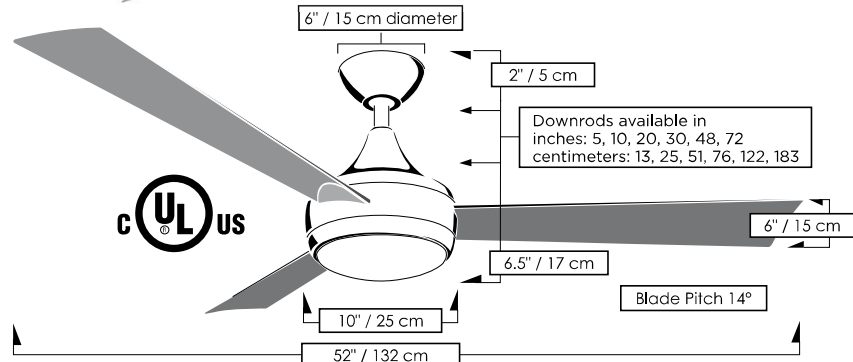

shown in Brushed Stainless with Brushed Stainless blades