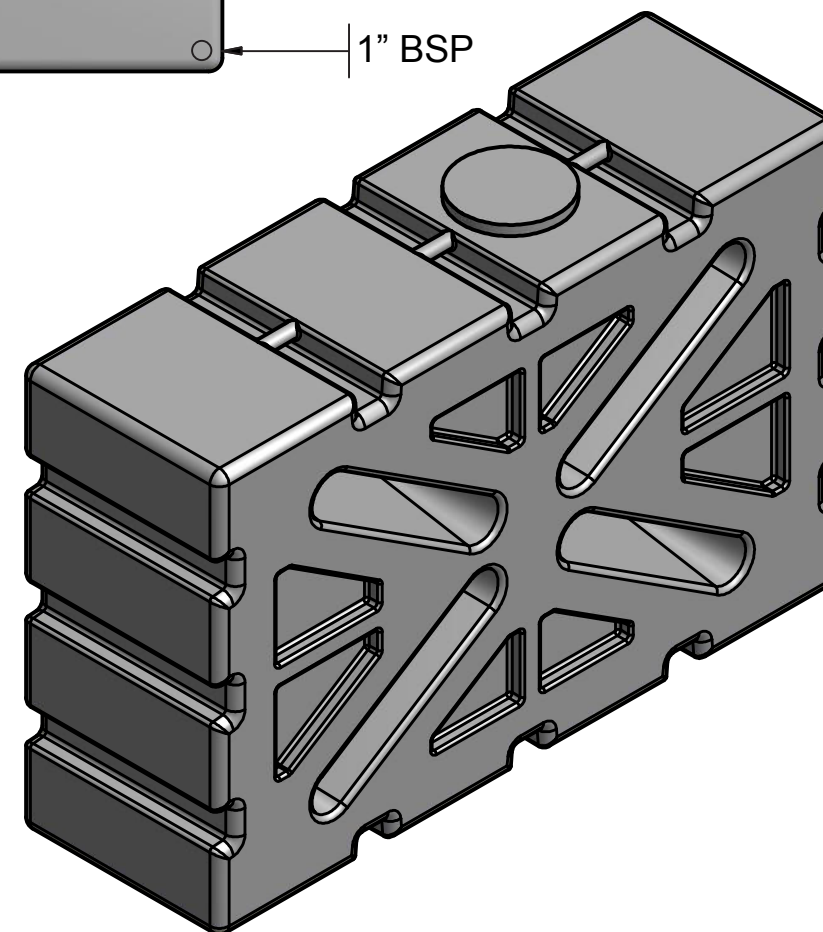

DO NOT SCALE UNLESS STATED - IF IN DOUBT ASK

Material	MDPE
Qty Req'd	

Stock Code	Volume (L)	Lid "	Outlet "
1250U-NA-8	1250	8	1

DIMENSIONS ARE ALL IN MM UNLESS OTHERWISE STATED.
ALL TOLERANCES +/- 1MM UNLESS STATED.

CUSTOMER:		
PROJECT: 1250 Litre		
DRAWN DATE: 14/01/2014	DESIGNED BY:	CHECKED BY:
SHEET 1 OF 1	REV A	DRAWING NO:

REV	ZONE	DESCRIPTION	DATE