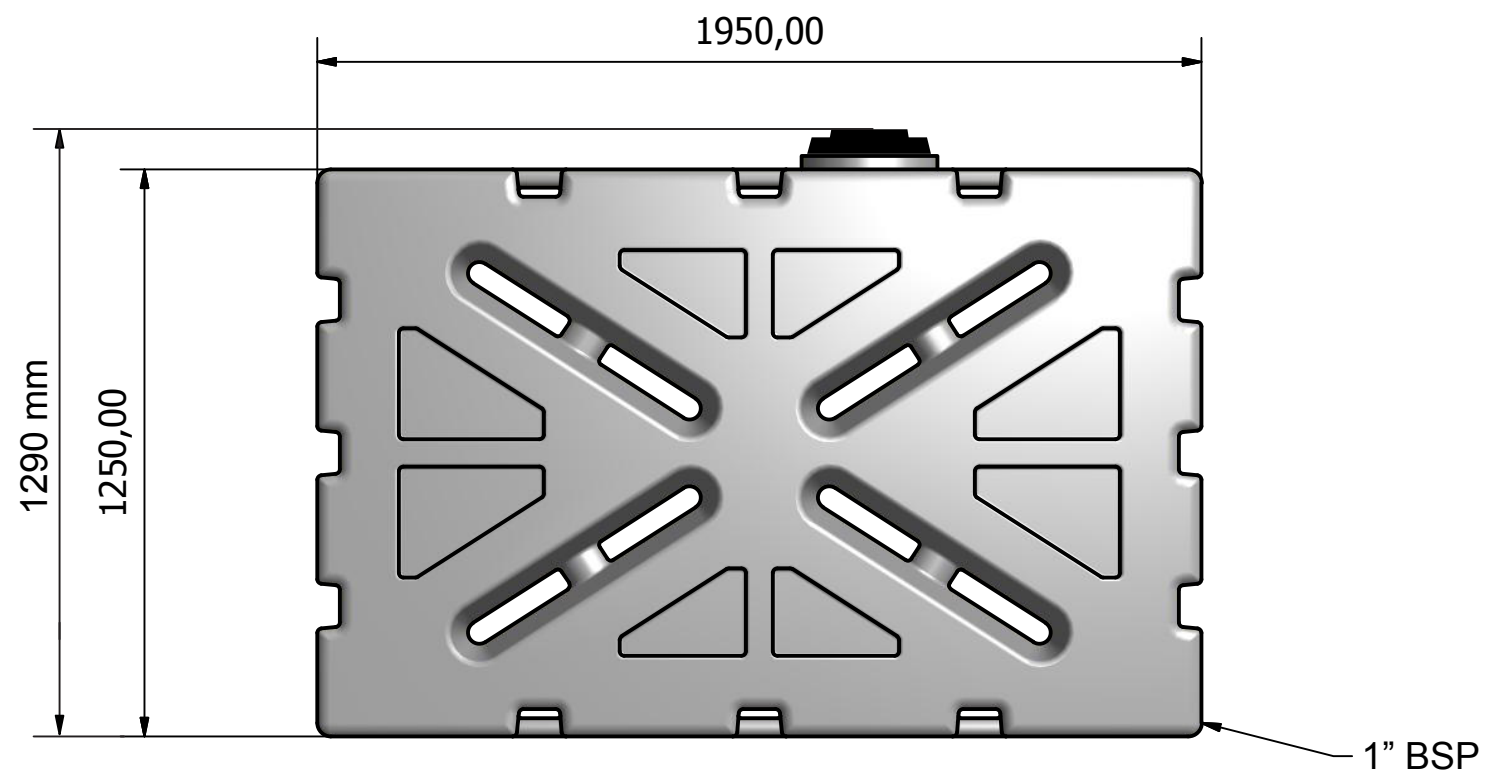

DO NOT SCALE UNLESS STATED - IF IN DOUBT ASK

Material	MDPE
Qty Req'd	

Stock Code	Volume (L)	Lid "	Outlet "
1250U-NA-8	1250	8	1

DIMENSIONS ARE ALL IN MM UNLESS OTHERWISE STATED.
ALL TOLERANCES +/- 1MM UNLESS STATED.

CUSTOMER:		
PROJECT: 1250 Litre		
DRAWN DATE: 14/01/2014	DESIGNED BY:	CHECKED BY:
SHEET 1 OF 1	REV A	DRAWING NO:

REV	ZONE	DESCRIPTION	DATE