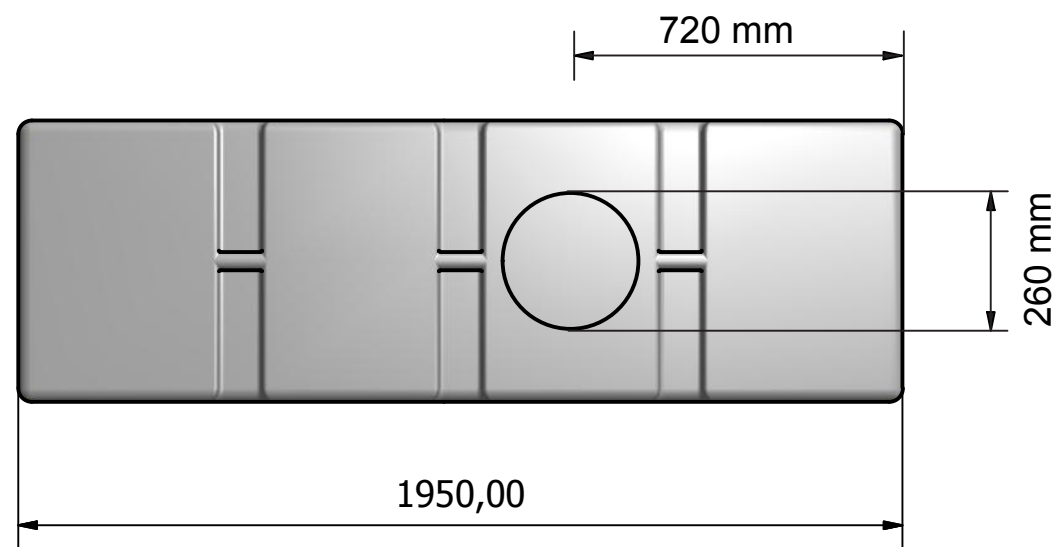

DO NOT SCALE UNLESS STATED - IF IN DOUBT ASK

Material	MDPE
Qty Req'd	

Stock Code	Volume (L)	Lid "	Outlet "
1250U-NA-8	1250	8	1

DIMENSIONS ARE ALL IN MM UNLESS OTHERWISE STATED.
ALL TOLERANCES +/- 1MM UNLESS STATED.

CUSTOMER:		
PROJECT: 1250 Litre		
DRAWN DATE: 14/01/2014	DESIGNED BY:	CHECKED BY:
SHEET 1 OF 1	REV A	DRAWING NO:

REV	ZONE	DESCRIPTION	DATE