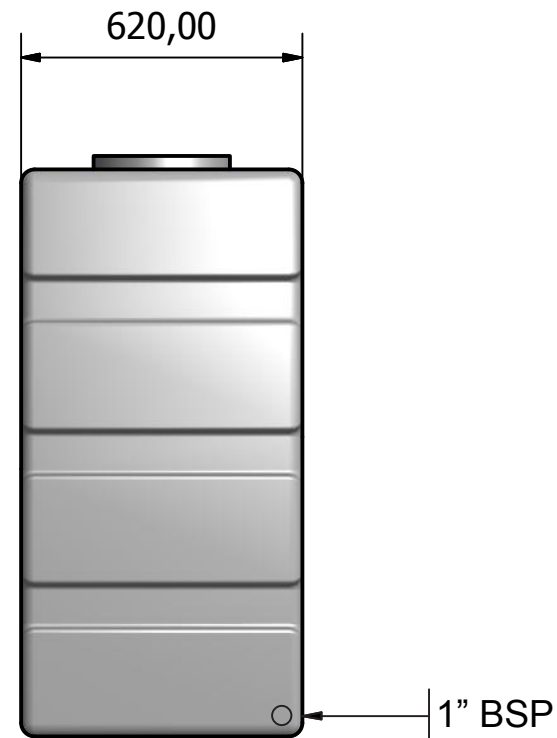

DO NOT SCALE UNLESS STATED - IF IN DOUBT ASK

Material	MDPE
Qty Req'd	

Stock Code	Volume (L)	Lid "	Outlet "
1250U-NA-8	1250	8	1

DIMENSIONS ARE ALL IN MM UNLESS OTHERWISE STATED.
ALL TOLERANCES +/- 1MM UNLESS STATED.

CUSTOMER:		
PROJECT: 1250 Litre		
DRAWN DATE: 14/01/2014	DESIGNED BY:	CHECKED BY:
SHEET 1 OF 1	REV A	DRAWING NO:

REV	ZONE	DESCRIPTION	DATE