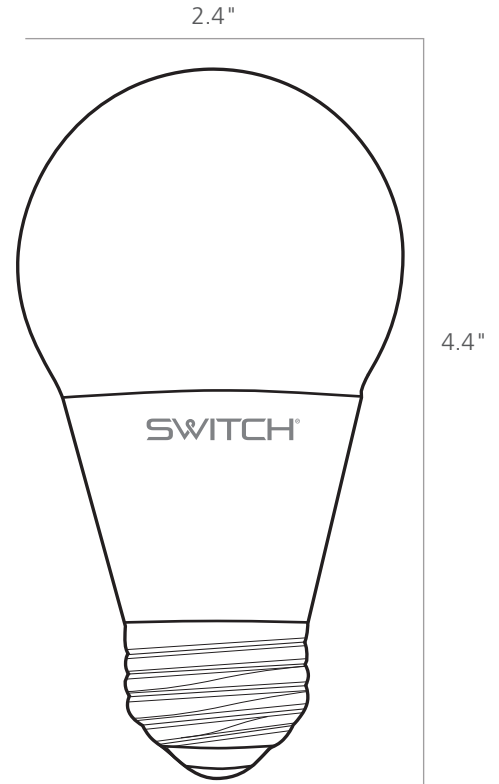

A-SERIES LED LAMP

LED A Lamp

120V

60We – 800Lumen/10Watt

40We – 450Lumen/6Watt

>83 CRI

The infinia can be used in any orientation and in any fixture and it works well with a wide range of dimmers, bringing control to light and energy use in each space.

PRODUCT NAME: infinia

infinia 60

infinia 40

SHAPE	A (Edison standard)	A (Edison standard)
BASE	E26 (Standard screw base)	E26 (Standard screw base)
POWER	10W typical	6W typical
POWER FACTOR	0.97	0.93
VOLTAGE	120 VAC	120 VAC
LINE FREQUENCY	50-60 Hz	50-60 Hz
MINIMUM LIFETIME	25,000 hours	25,000 hours
COLOR TEMPERATURE (CCT)	2700K	2700K
LIGHT OUTPUT	800 Lumens	450 Lumens
COLOR RENDERING	>83 CRI	>83 CRI
EFFICACY	80 Lumens/Watt	75 Lumens/Watt
OPERATING TEMPERATURES	-20°C to 45°C	-20°C to 45°C
WEIGHT	6.2 ounces	6.2 ounces
DIAMETER	2.4 inches	2.4 inches
HEIGHT	4.4 inches	4.4 inches
DIMMABLE	To 10%	To 10%
RATINGS/LISTINGS	UL/cUL, RoHS, Energy Star, FCC CFR 47 Part 15	UL/cUL, RoHS, Energy Star, FCC CFR 47 Part 15
WARRANTY	Residential - Lifetime Commercial - 3 years	Residential - Lifetime Commercial - 3 years
OPERATING POSITION	Any	Any

We are constantly updating and improving our products so specifications may change.

RADIAL FLUX COMPARISON

SWITCH LED light bulbs vs. incandescent.

SWITCH infinia

USE PART NUMBER WHEN ORDERING Part Number	Product Description	Model Number	UPC # Number	Individual Package Dimensions (inches) (LxWxH)	Individual Package Weight (ounces)	Master Pack Quantity	Master Pack Dimensions (inches) (LxWxH)	Master Pack Weight (lbs)	Pallet Dimensions (inches) (LxWxH)
A260FUS27B1-R	INFINIA, 800Lumens, 120V/60Hz, A19, Frosted, 2700K, Damp	60FU200	847850000466	2.64 x 2.64 x 5.3	7.42	6	8.5 x 5.94 x 5.98	3.2	47.24 x 39.37 x 42
A240FUS27B1-R	INFINIA, 450Lumens, 120V/60Hz, A19, Frosted, 2700K, Damp	40FU200	847850000459	2.64 x 2.64 x 5.3	7.42	6	8.5 x 5.94 x 5.98	3.2	47.24 x 39.37 x 42