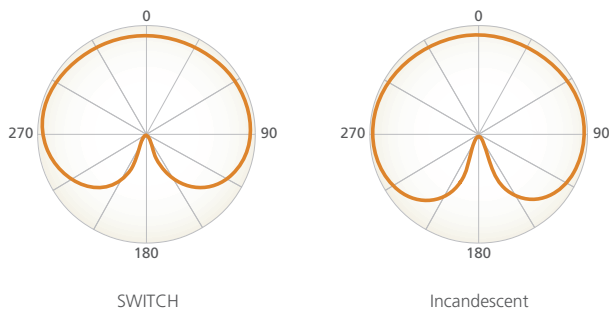

A-SERIES LED LAMP

LED A Lamp

120V

60We – 800Lumen/10Watt

40We – 450Lumen/6Watt

>83 CRI

The infinia can be used in any orientation and in any fixture and it works well with a wide range of dimmers, bringing control to light and energy use in each space.

PRODUCT NAME: infinia

infinia 60

infinia 40

SHAPE	A (Edison standard)	A (Edison standard)
BASE	E26 (Standard screw base)	E26 (Standard screw base)
POWER	10W typical	6W typical
POWER FACTOR	0.97	0.93
VOLTAGE	120 VAC	120 VAC
LINE FREQUENCY	50-60 Hz	50-60 Hz
MINIMUM LIFETIME	25,000 hours	25,000 hours
COLOR TEMPERATURE (CCT)	2700K	2700K
LIGHT OUTPUT	800 Lumens	450 Lumens
COLOR RENDERING	>83 CRI	>83 CRI
EFFICACY	80 Lumens/Watt	75 Lumens/Watt
OPERATING TEMPERATURES	-20°C to 45°C	-20°C to 45°C
WEIGHT	6.2 ounces	6.2 ounces
DIAMETER	2.4 inches	2.4 inches
HEIGHT	4.4 inches	4.4 inches
DIMMABLE	To 10%	To 10%
RATINGS/LISTINGS	UL/cUL, RoHS, Energy Star, FCC CFR 47 Part 15	UL/cUL, RoHS, Energy Star, FCC CFR 47 Part 15
WARRANTY	Residential - Lifetime Commercial - 3 years	Residential - Lifetime Commercial - 3 years
OPERATING POSITION	Any	Any

We are constantly updating and improving our products so specifications may change.

RADIAL FLUX COMPARISON

SWITCH LED light bulbs vs. incandescent.

SWITCH infinia

USE PART NUMBER WHEN ORDERING Part Number	Product Description	Model Number	UPC # Number	Individual Package Dimensions (inches) (LxWxH)	Individual Package Weight (ounces)	Master Pack Quantity	Master Pack Dimensions (inches) (LxWxH)	Master Pack Weight (lbs)	Pallet Dimensions (inches) (LxWxH)
A260FUS27B1-R	INFINIA, 800Lumens, 120V/60Hz, A19, Frosted, 2700K, Damp	60FU200	847850000466	2.64 x 2.64 x 5.3	7.42	6	8.5 x 5.94 x 5.98	3.2	47.24 x 39.37 x 42
A240FUS27B1-R	INFINIA, 450Lumens, 120V/60Hz, A19, Frosted, 2700K, Damp	40FU200	847850000459	2.64 x 2.64 x 5.3	7.42	6	8.5 x 5.94 x 5.98	3.2	47.24 x 39.37 x 42