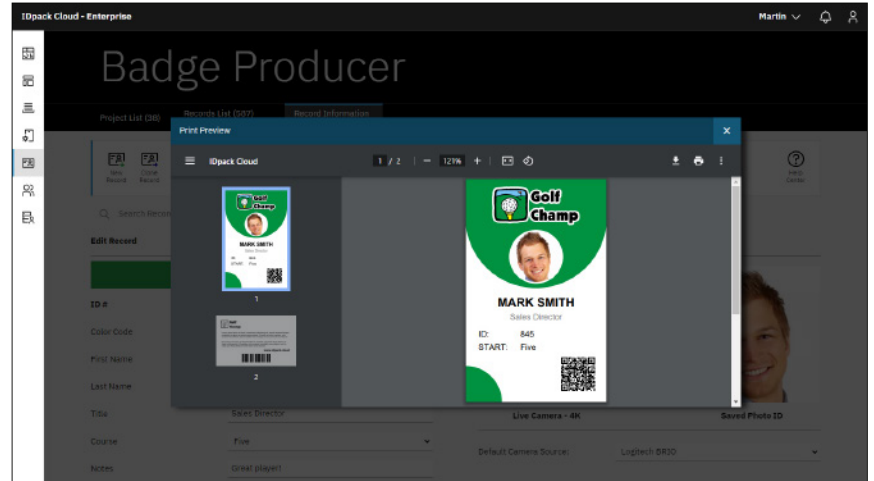

IDpack Cloud is a cloud-based solution, to print ID cards online with annual subscriptions, also known as a Software as a Service ("SaaS") application. This means, no more wasted time downloading and installing software, configuring database and with issues regarding compatibility. All your data is now centralized and well-protected in our database, as well as accessible anytime from any modern web browser on your desktop, laptop, mobile, or tablet.

Print Preview

When you have **Administrator** access and need to print hundreds or thousands of cards during a large-scale event, you want your users to refrain from interfering in any way with your card design. IDC includes user access management tools that give you a significant security advantage, setting IDC apart from its competitors.

100% Compatible with ALL Card Printers