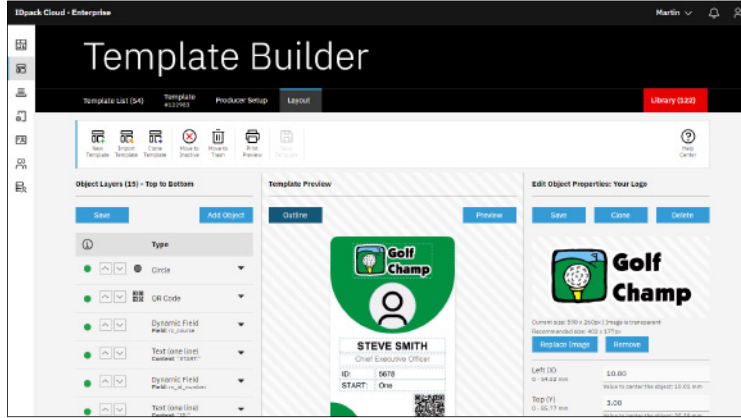

Template Builder