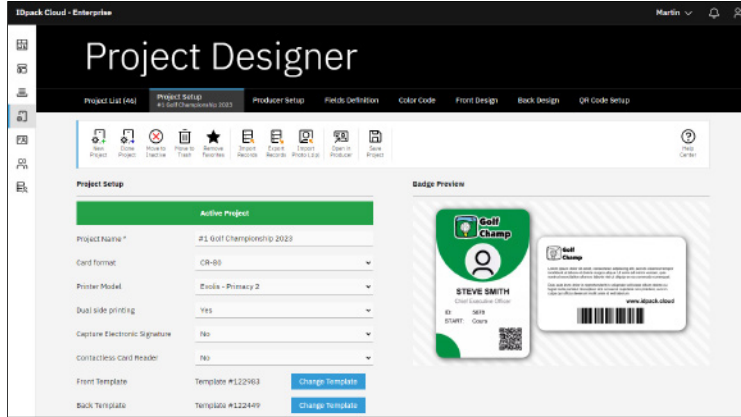

Project Designer