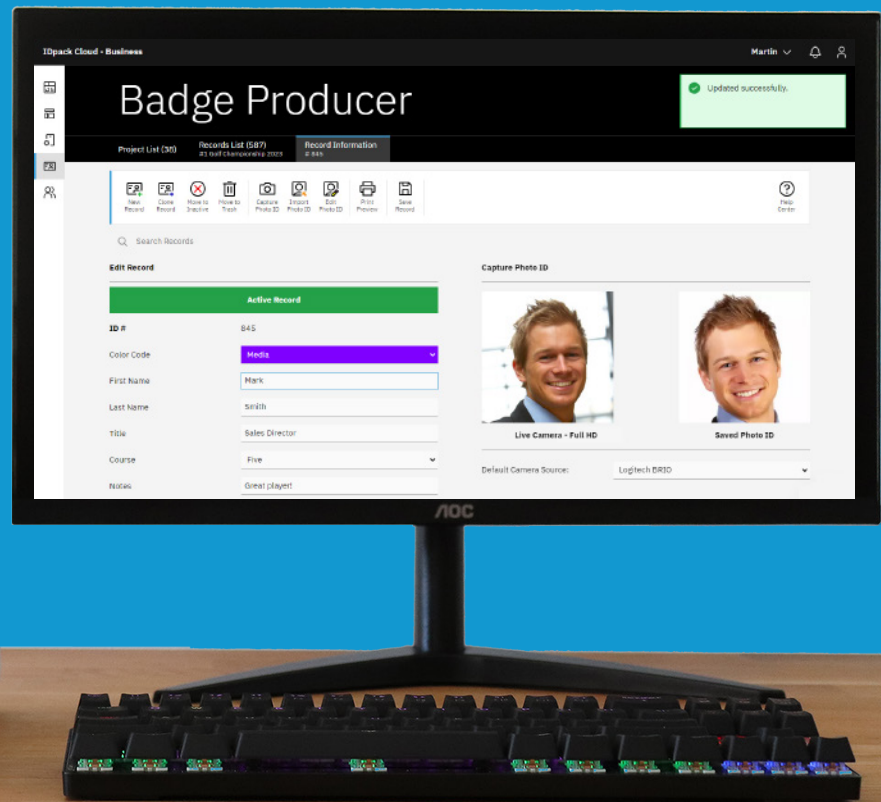

## Cloud-Based Solution for Designing, Managing, and Printing ID cards Online

Features	Element	Business	Professional	Enterprise
Included records	600	2,000	3,000	6,000
Included projects	Unlimited	Unlimited	Unlimited	Unlimited
Included users	1	Unlimited	Unlimited	Unlimited
Photo ID max resolution	up to HD*	up to Full HD*	up to 4K Ultra HD*	up to 4K Ultra HD*
1D Barcodes Printing	●	●	●	●
High Resolution Printing (300, 600, 1200 dpi)	●	●	●	●
Color Coding	●	●	●	●
1 Private SHA-512 Encryption Key	●	●	●	●
Static elements (text, images, shapes)	●	●	●	●
Dynamic data fields	●	●	●	●
Import from Excel, Access, or CSV file	●	●	●	●
Export to Excel, XML, or CSV file	●	●	●	●
Single Side Printing (Simplex)	●	●	●	●
Dual Side Printing (Duplex)		●	●	●
Electronic Signature Pads		●	●	●
Managing User Roles and Privileges		●	●	●
QR Code Printing		●	●	●
Templates Builder (Create your own templates)			●	●
Contactless Card Reader (RFID)			●	●
Import records from external source (URL)			●	●
API (integrate IDC into your system)			●	●
Print Queue (Customers can add prints to Queue)				●
Customer Roles and Notification System				●
Features	Element	Business	Professional	Enterprise

*Additional Records and API Query can be purchased separately.*

**IDpack Cloud** is a cloud-based solution, to print ID cards online with annual subscriptions, also known as a Software as a Service ("SaaS") application. This means, no more wasted time downloading and installing software, configuring database and with issues regarding compatibility. All your data is now centralized and well-protected in our database, as well as accessible anytime from any modern web browser on your desktop, laptop, mobile, or tablet.