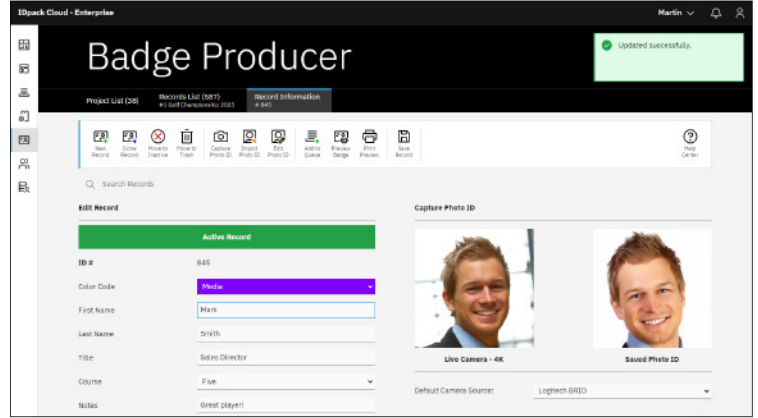

Badge Producer