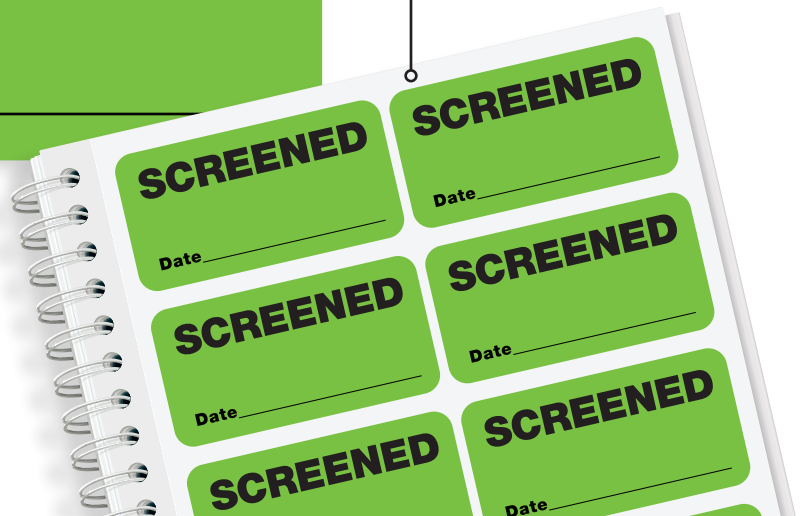

How do you know...

Who has been **SCREENED**?

Staff is screened at the beginning of their shift and given a badge to wear.

Fluorescent SCREENED Badges

SCREENED

Date _____

X-small yellow badge

2 5/16" x 1 7/8"
675 badges/book
#625

SCREENED

Date _____

Small green badge

3 1/2" x 1 7/8"
500 badges/book
#719

Portable books can be used at any location.

Badges shown actual size.

IDentification Solutions Inc.

Call Today! 1-888-940-3645