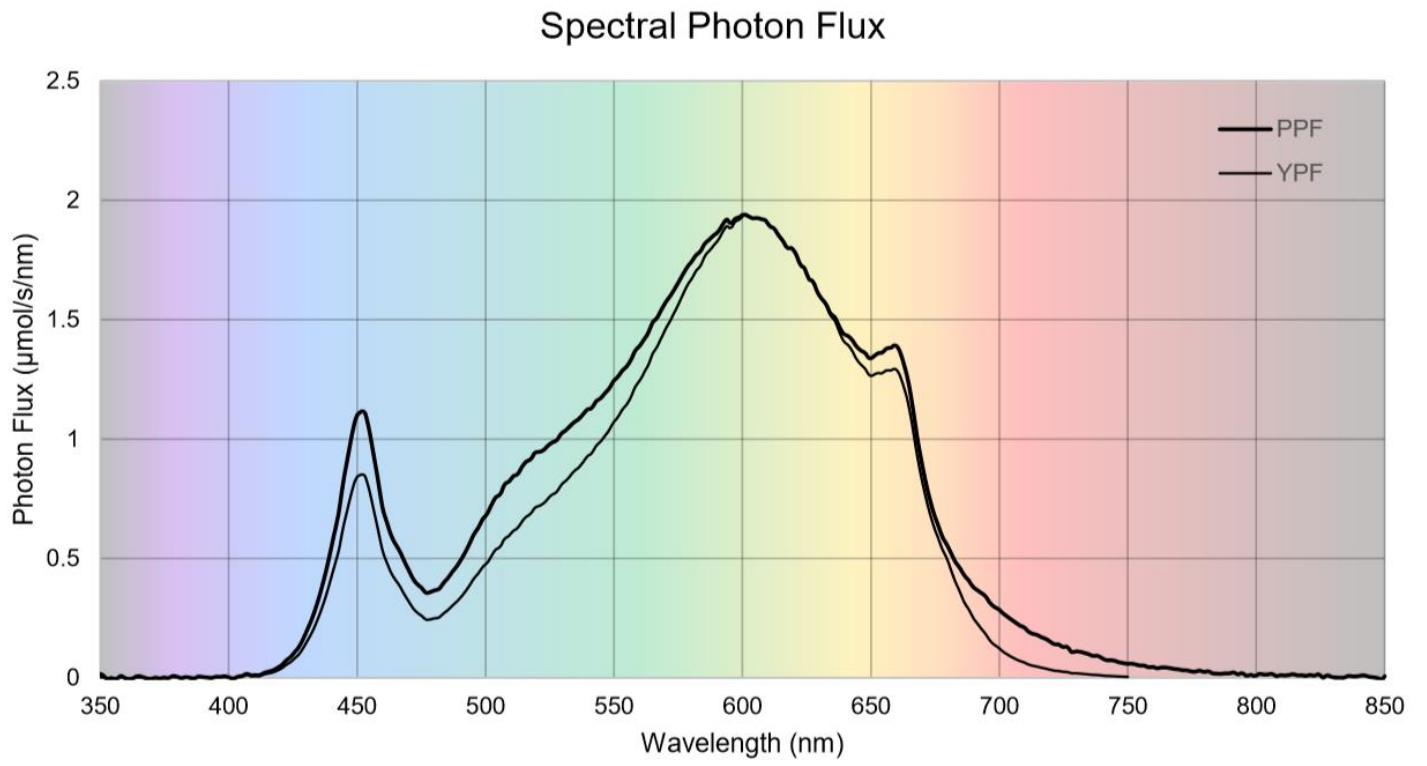

VELA 320W LED Lamp

Atreum Lighting VELA LED Lamps are an exceptionally power-efficient, full-spectrum light source for horticulture applications.

- **Broad spectrum:** Continuous spectral output across PAR 400-700nm provides superb energy efficiency and quality light for human work environments.
- **Waterproof Design:** Tolerance to liquid sprays ensures a long operating life in any environment.
- **Passive thermal management:** Silent operation and improved reliability, enabling energy savings while replacing HPS lights.

| Coverage | |
|-------------------|-----------------------------|
| Flowering | 2' x 4' at 30-inch Height |
| Vegetation | 3.5' x 7' at 48-inch Height |

| System Performance | |
|---|------------------------|
| Power | 320 W |
| Photosynthetic Photon Flux (PPF) | 890 $\mu\text{mol/s}$ |
| PPF Efficacy | 2.61 $\mu\text{mol/J}$ |
| Light Distribution Angle | 120° |

| Nominal AC Amperage Draw | |
|--------------------------|-------|
| 120V | 2.67A |
| 208V | 1.54A |
| 240V | 1.33A |
| 277V | 1.16A |

| Mechanical Specifications | |
|--|------------------------------------|
| Overall Dimensions | 853 mm x 230 mm (33.6 in x 9.0 in) |
| Max Height (with remote driver) | 35 mm (1.4 in) |
| Weight | 3.6 kg (7.9 lbs) |