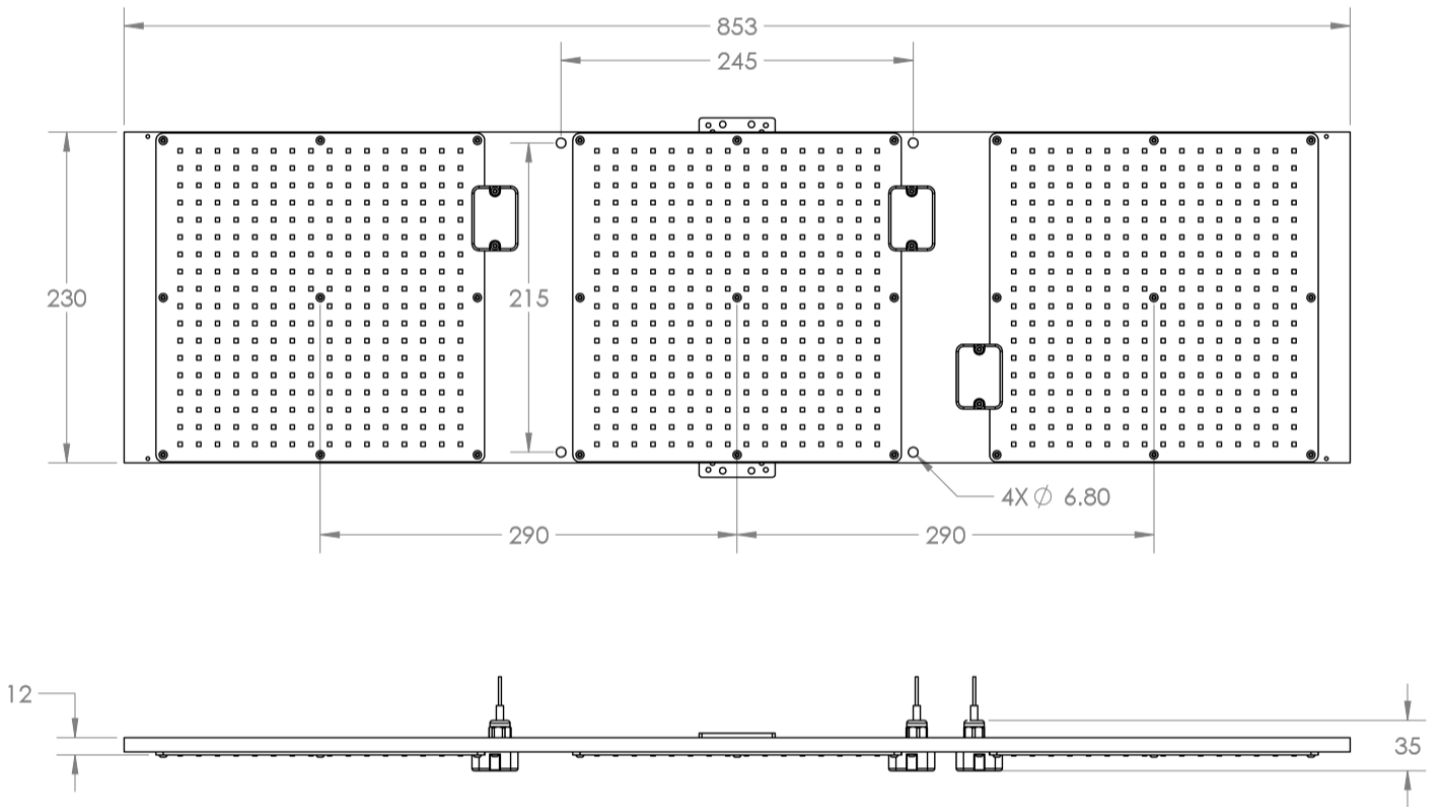

Mechanical Specifications

Dimensioned Drawing (Units in mm)

Contact Atreum Lighting

General Inquiries: hello@atreumlighting.com

Support: support@atreumlighting.com

Sales: sales@atreumlighting.com