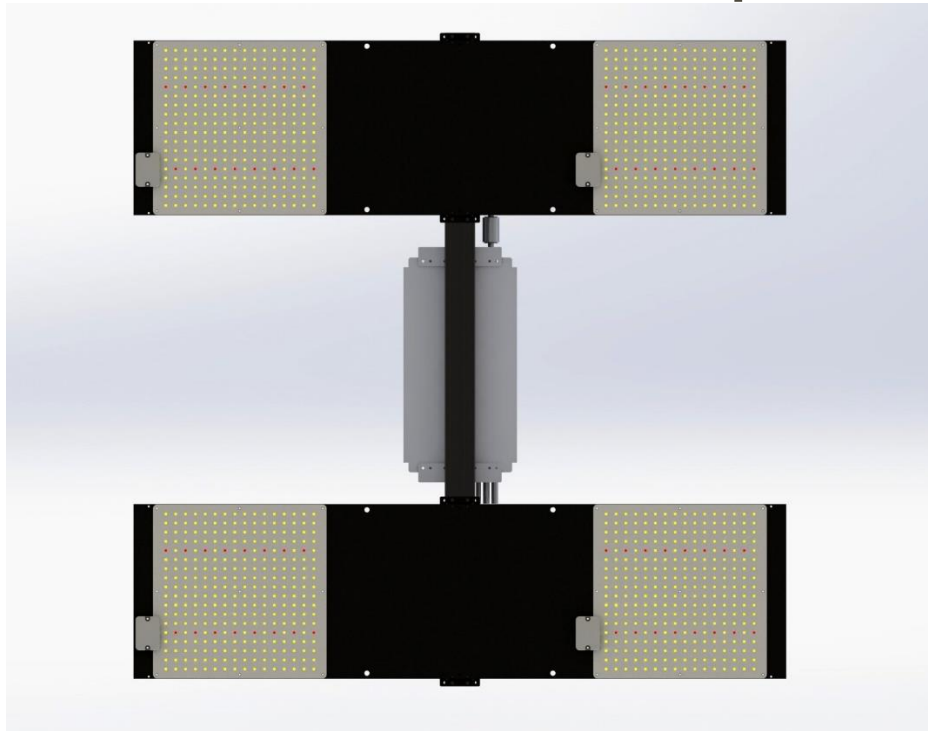

VELA 240W LED Lamp

Atreum Lighting VELA LED Lamps are an exceptionally power-efficient, full-spectrum light source for horticulture applications.

- **Broad spectrum:** Continuous spectral output across PAR 400-700nm provides superb energy efficiency and quality light for human work environments.
- **Waterproof Design:** Tolerance to liquid sprays ensures a long operating life in any environment.
- **Passive thermal management:** Silent operation and improved reliability, enabling energy savings while replacing HPS lights.

Coverage	
Flowering	2' x 4' at 24-inch Height
Vegetation	3' x 5' at 30-inch Height

Specifications	
Rated Lifetime	>50,000 hours
Ingress Protection (IP)	IP65
Ambient Operating Temperature	-20 to +50 °C
Thermal Management	Passive
Dimming	Onboard Dimmer, 0-10V Signal
Warranty	3 Years

System Performance	
Power	240 W
Photosynthetic Photon Flux (PPF)	594 $\mu\text{mol/s}$
PPF Efficacy	2.61 $\mu\text{mol/J}$
Light Distribution Angle	120°

Nominal AC Amperage Draw	
120V	2.0A
208V	1.15A
240V	1.0A
277V	0.87A

Mechanical Specifications	
Overall Dimensions	853 mm x 230 mm (33.6 in x 9.0 in)
Max Height (with remote driver)	35 mm (1.4 in)
Weight	3.3 kg (7.3 lbs)

VELA 480W LED Lamp

Coverage	
Flowering	4' x 4' at 24-inch Height
Vegetation	5' x 5' at 30-inch Height