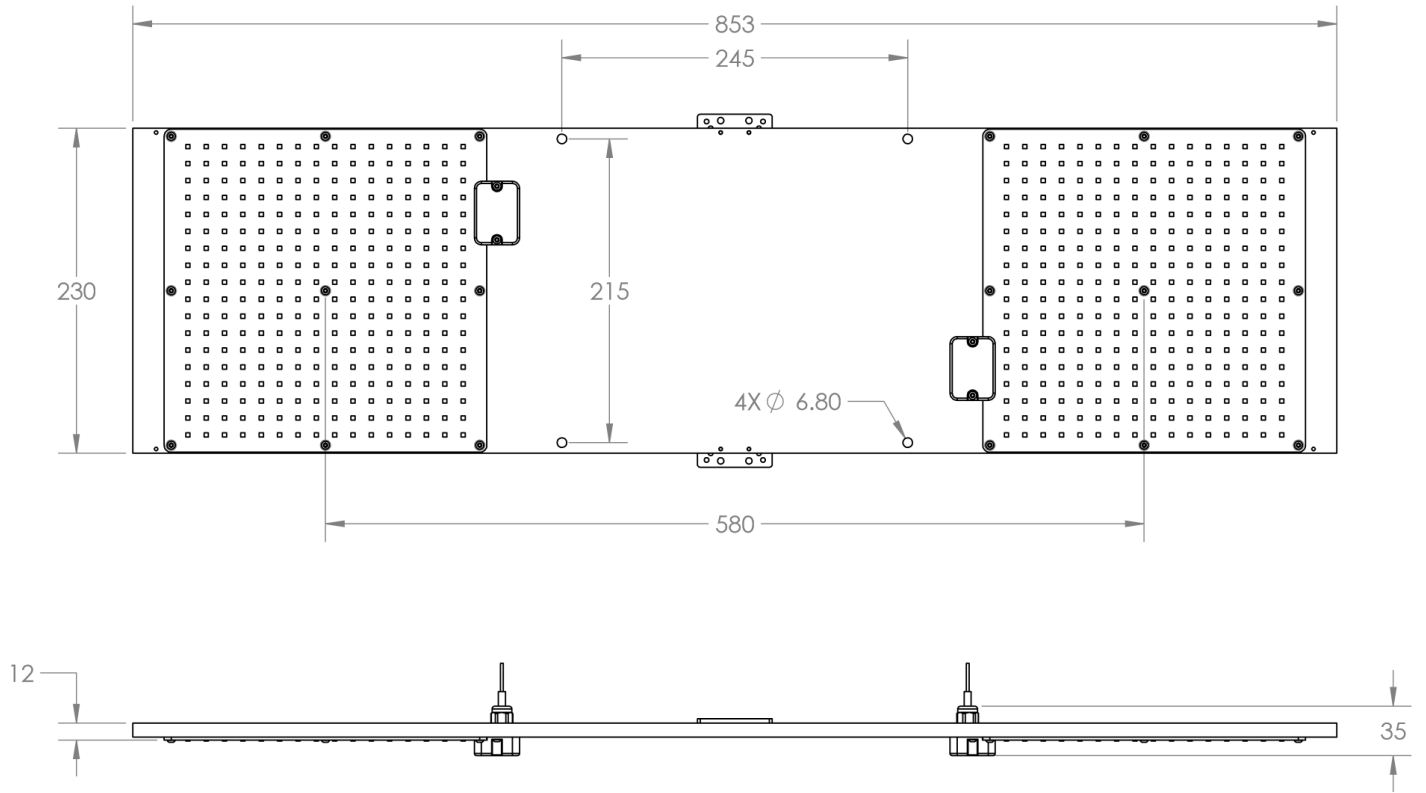

Mechanical Specifications

Dimensioned Drawing (Units in mm)

Contact Atreum Lighting

General Inquiries: hello@atreumlighting.com

Support: support@atreumlighting.com

Sales: sales@atreumlighting.com