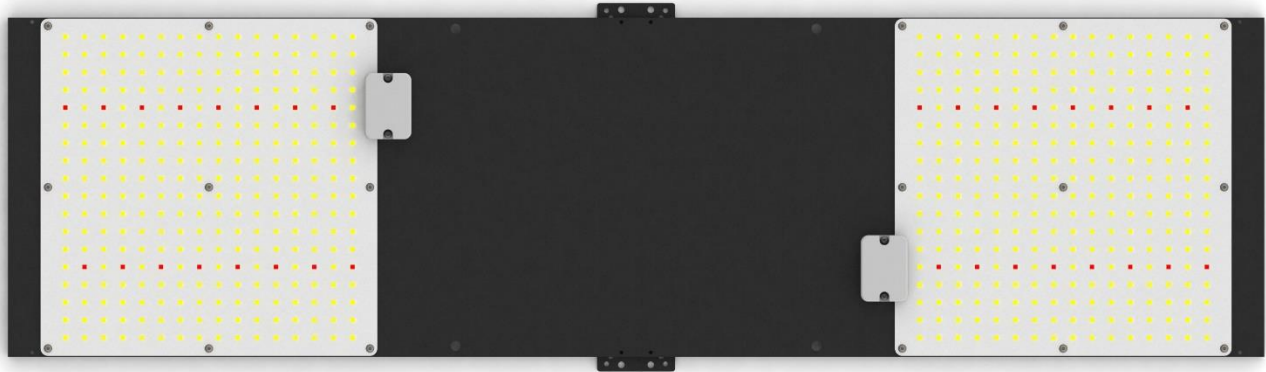

VELA 240W LED Lamp

Atreum Lighting VELA LED Lamps are an exceptionally power-efficient, full-spectrum light source for horticulture applications.

- **Broad spectrum:** Continuous spectral output across PAR 400-700nm provides superb energy efficiency and quality light for human work environments.
- **Waterproof Design:** Tolerance to liquid sprays ensures a long operating life in any environment.
- **Passive thermal management:** Silent operation and improved reliability, enabling energy savings while replacing HPS lights.

Coverage	
Flowering	2' x 4' at 24-inch Height
Vegetation	3' x 5' at 30-inch Height

Specifications	
Rated Lifetime	>50,000 hours
Ingress Protection (IP)	IP65
Ambient Operating Temperature	-20 to +50 °C
Thermal Management	Passive
Dimming	Onboard Dimmer, 0-10V Signal
Warranty	3 Years

System Performance	
Power	240 W
Photosynthetic Photon Flux (PPF)	594 $\mu\text{mol/s}$
PPF Efficacy	2.61 $\mu\text{mol/J}$
Light Distribution Angle	120°

Nominal AC Amperage Draw	
120V	2.0A
208V	1.15A
240V	1.0A
277V	0.87A

Mechanical Specifications	
Overall Dimensions	853 mm x 230 mm (33.6 in x 9.0 in)
Max Height (with remote driver)	35 mm (1.4 in)
Weight	3.3 kg (7.3 lbs)

VELA 480W LED Lamp

Coverage	
Flowering	4' x 4' at 24-inch Height
Vegetation	5' x 5' at 30-inch Height