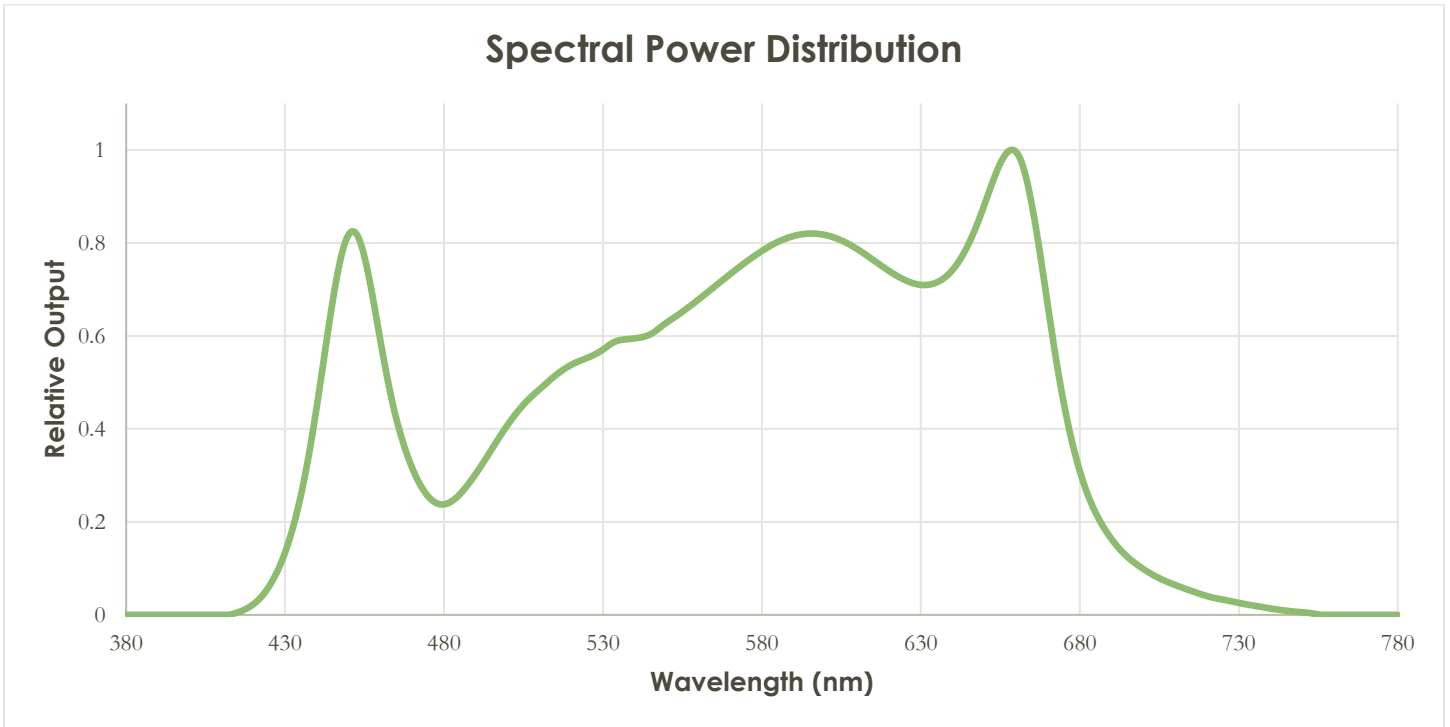

Spectrum

Maximum Amperage Draw by Input Voltage

Voltage	120V	208V	240V	277V
Amperage	5.3A	3.1A	2.7A	2.3A