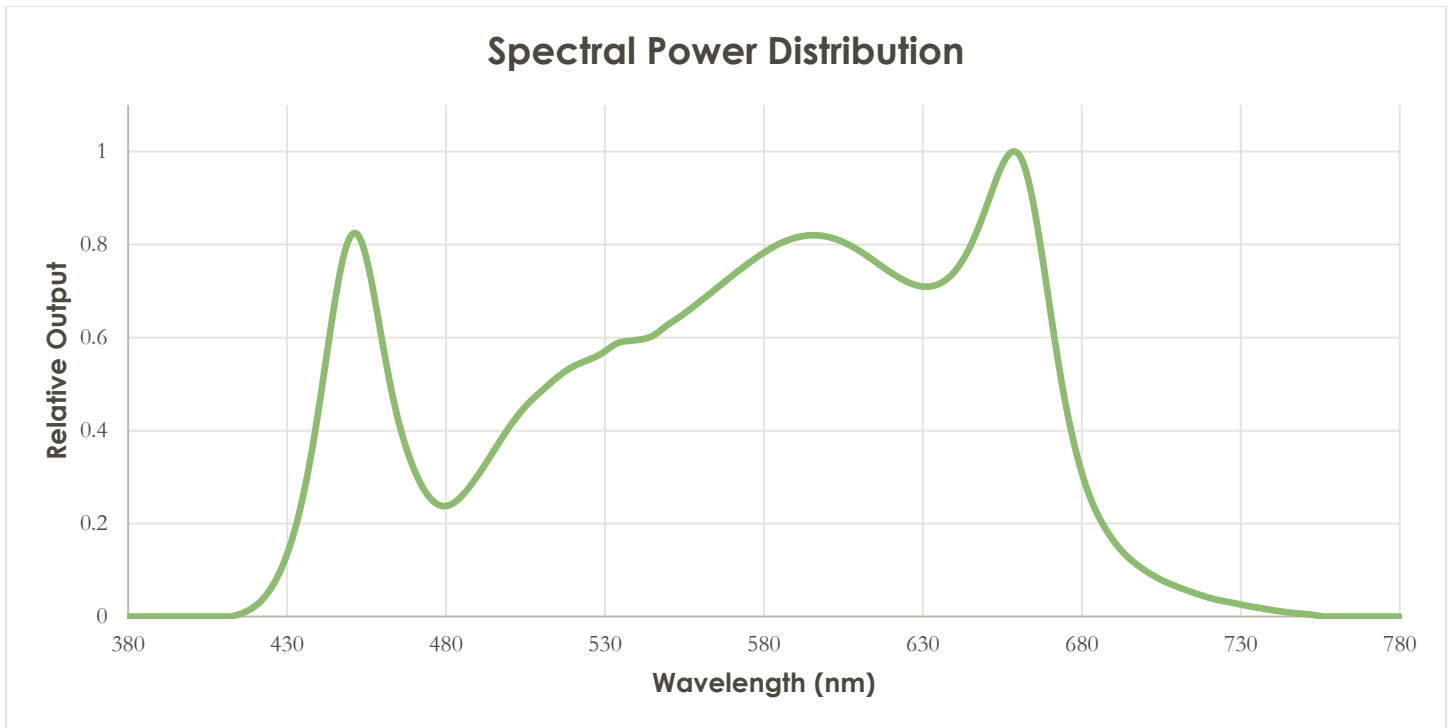

Spectrum

Contact Atreum Lighting

General Inquiries: hello@atreumlighting.com

Support: support@atreumlighting.com

Sales: sales@atreumlighting.com