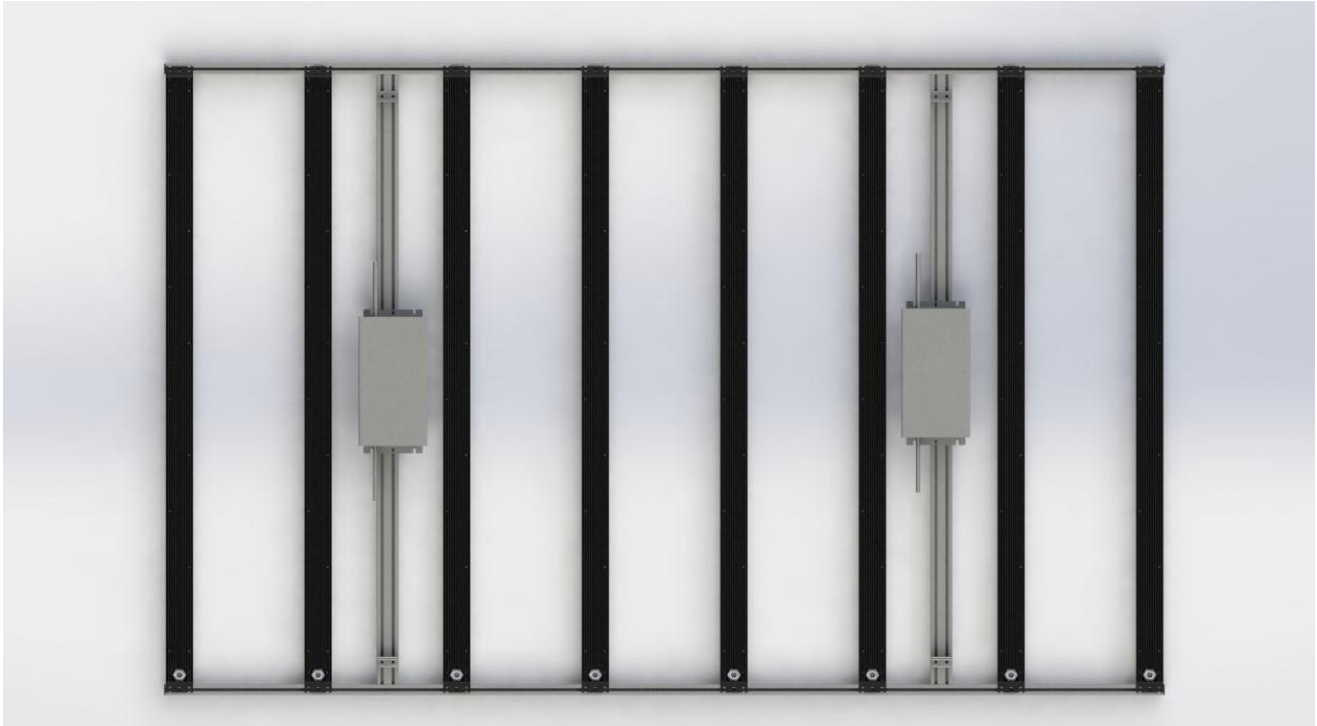

ARA-41 120W LED Light Bar

Atreum Lighting ARA LED Light Bars are an exceptionally power-efficient, full-spectrum light source for horticulture applications.

- **Broad spectrum:** Continuous spectral output across PAR 400-700nm provides superb energy efficiency and quality light for human work environments.
- **Waterproof Design:** Tolerance to liquid sprays ensures a long operating life in any environment.
- **Passive thermal management:** Silent operation and improved reliability, enabling energy savings while replacing HPS lights.
- **Modular System:** Customized light bar systems to suit any application and light requirements.

| Coverage | |
|-------------------|---------------------------|
| Flowering | 1' x 4' at 12-inch Height |
| Vegetation | 2' x 4' at 24-inch Height |

| System Performance | |
|---|------------------------|
| Power | 120 W |
| Photosynthetic Photon Flux (PPF) | 298 $\mu\text{mol/s}$ |
| PPF Efficacy | 2.54 $\mu\text{mol/J}$ |
| Light Distribution Angle | 120° |

| Nominal AC Amperage Draw | |
|--------------------------|-------|
| 120V | 1.00A |
| 208V | 0.58A |
| 240V | 0.50A |
| 277V | 0.43A |

| Mechanical Specifications | |
|--|------------------------------------|
| Overall Dimensions | 1140 mm x 50 mm (44.9 in x 2.0 in) |
| Max Height (with remote driver) | 20.5 mm (0.8 in) |
| Weight | 1.34 kg (3.0 lbs) |

ARA-8 960W LED Fixture

| Coverage | |
|------------|----------------------------|
| Flowering | 4' x 8' at 18-inch Height |
| Vegetation | 5' x 10' at 36-inch Height |

| System Performance | |
|----------------------------------|------------------------|
| Power | 960 W |
| Photosynthetic Photon Flux (PPF) | 2384 $\mu\text{mol/s}$ |
| PPF Efficacy | 2.54 $\mu\text{mol/J}$ |
| Light Distribution Angle | 120° |