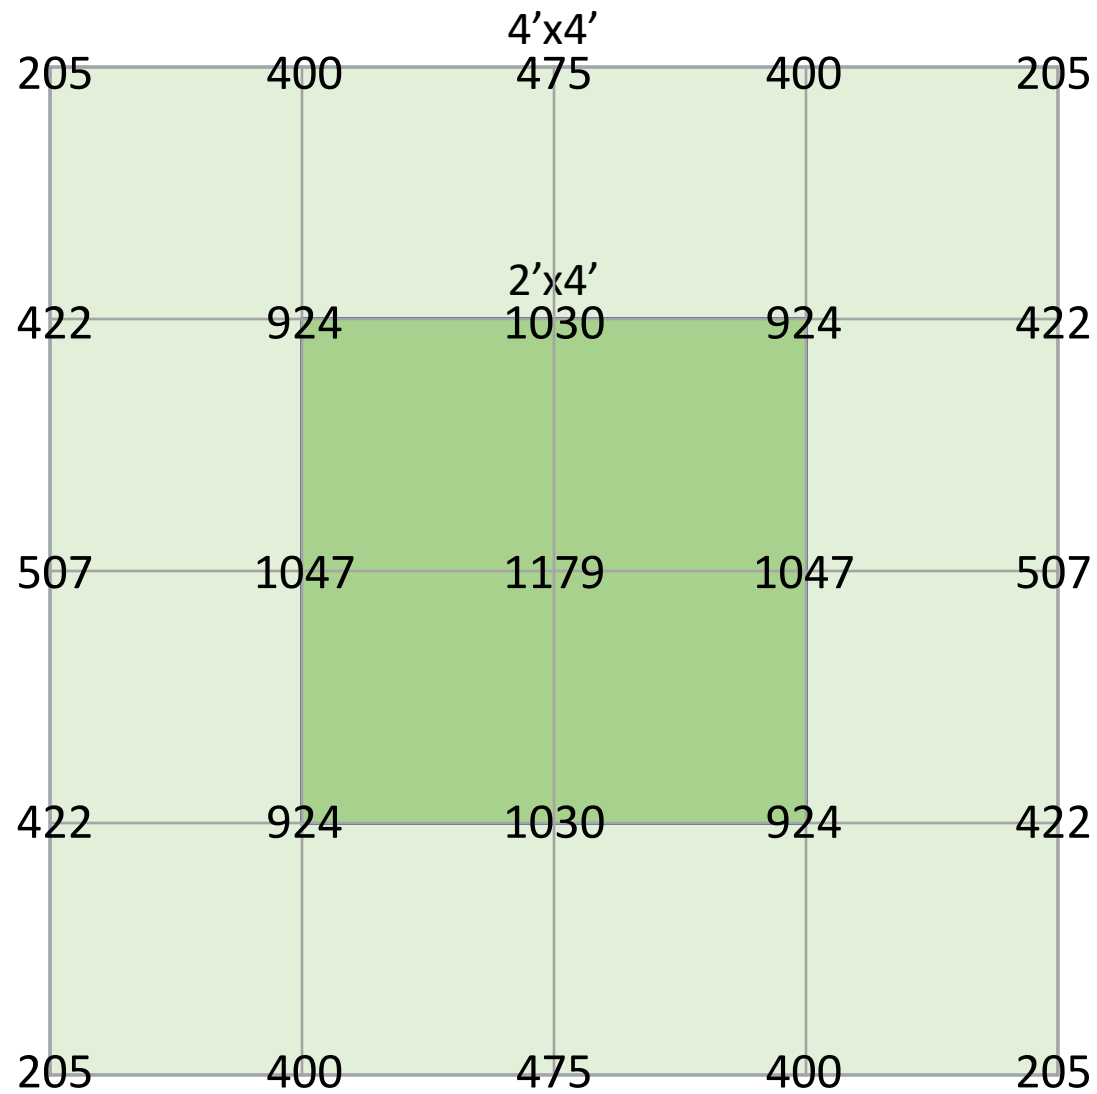

ARA-6 Fixture PAR Map

Atreum Lighting

Last Revised: 6/29/2020

Height	24 in.
Area Type	Open
Light Series	ARA-6

12 inch square grids

Measurements in $\mu\text{mol}/\text{m}^2/\text{s}$

Height	18 in.
Area Type	Open
Light Series	ARA-6

12 inch square grids

Measurements in $\mu\text{mol}/\text{m}^2/\text{s}$

Height	12 in.
Area Type	Open
Light Series	ARA-6

12 inch square grids

Measurements in $\mu\text{mol}/\text{m}^2/\text{s}$