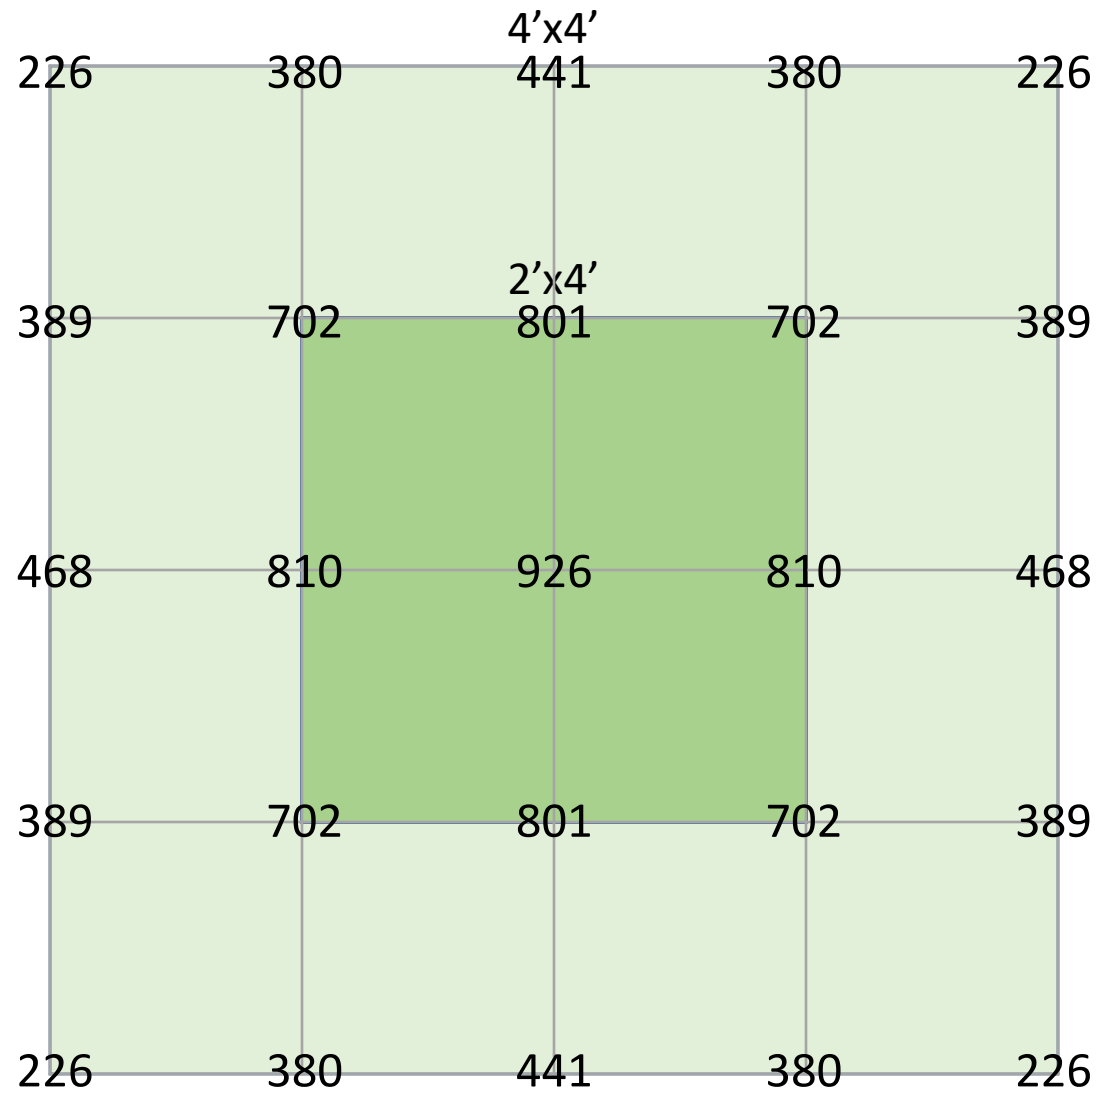

ARA-6 Fixture PAR Map

Atreum Lighting

Last Revised: 6/29/2020

Height	24 in.
Area Type	Open
Light Series	ARA-6

12 inch square grids

Measurements in $\mu\text{mol}/\text{m}^2/\text{s}$

Height	18 in.
Area Type	Open
Light Series	ARA-6

12 inch square grids

Measurements in $\mu\text{mol}/\text{m}^2/\text{s}$

Height	12 in.
Area Type	Open
Light Series	ARA-6

12 inch square grids

Measurements in $\mu\text{mol}/\text{m}^2/\text{s}$