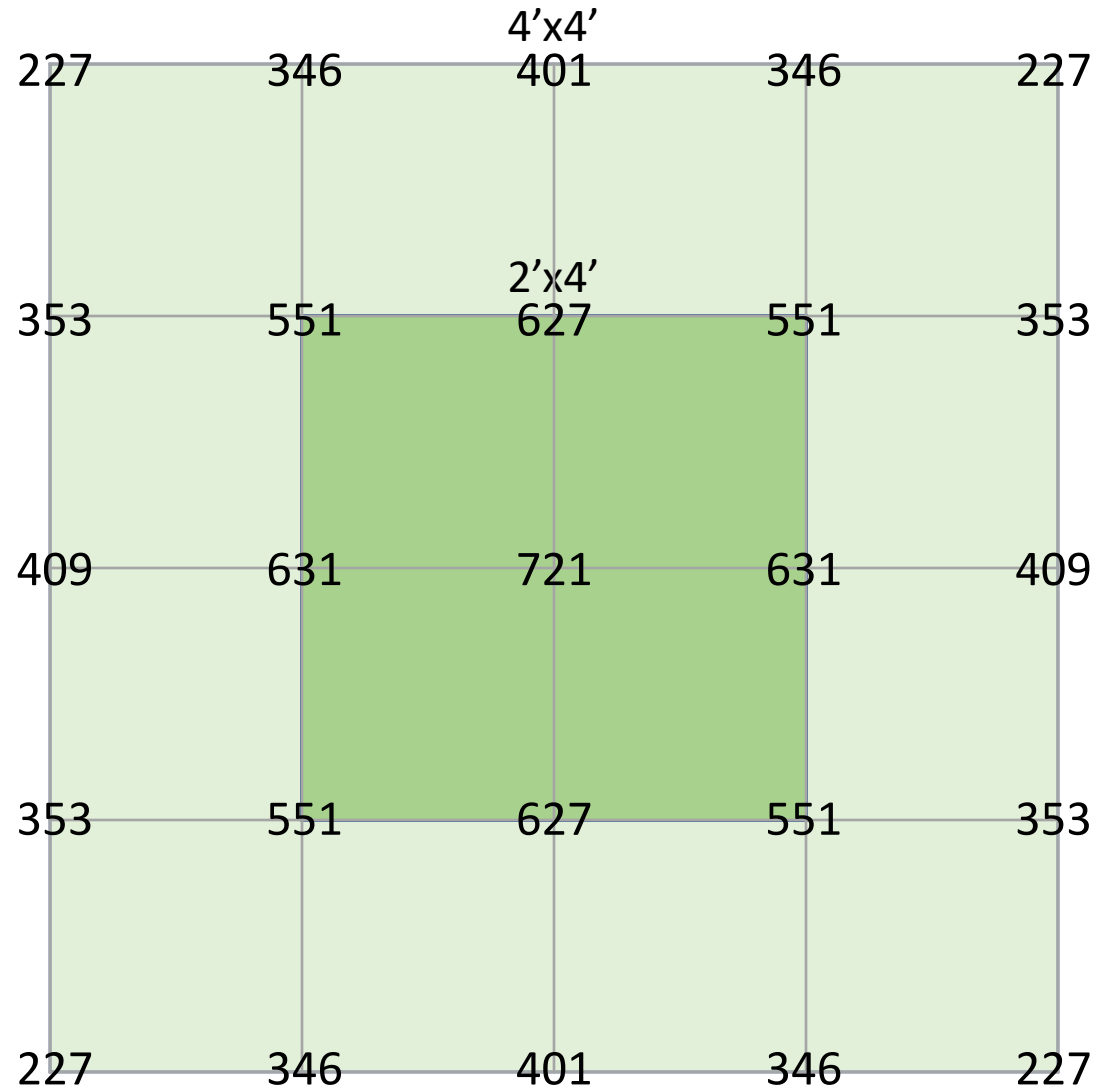

ARA-6 Fixture PAR Map

Atreum Lighting

Last Revised: 6/29/2020

Height	24 in.
Area Type	Open
Light Series	ARA-6

12 inch square grids

Measurements in $\mu\text{mol}/\text{m}^2/\text{s}$

Height	18 in.
Area Type	Open
Light Series	ARA-6

12 inch square grids

Measurements in $\mu\text{mol}/\text{m}^2/\text{s}$

Height	12 in.
Area Type	Open
Light Series	ARA-6

12 inch square grids

Measurements in $\mu\text{mol}/\text{m}^2/\text{s}$