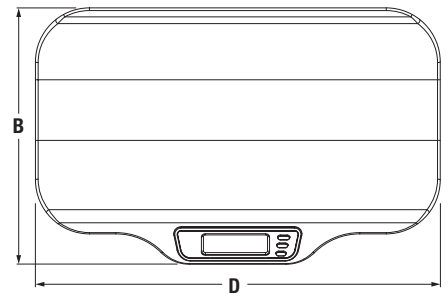

Part Number/Price

Part #	Model #	Capacity	Price
107423	RL-DBS	44 lb x 0.5 oz (20 kg x 10 g), includes 120 VAC adaptor	Consult
112571	RL-DBS	44 lb x 0.5 oz (20 kg x 10 g), includes 230 VAC adaptor	Consult

Shipping Weight

Part #	Model #	L (in)	W (in)	H (in)	Package Wgt. (lb)	Dim Wgt. (lb)	Shipping Wgt. (lb)
107423	RL-DBS 120V	28	18	6	8	22	22
112571	RL-DBS 230V	27	18	6	10	21	21

Options/Accessories

Part #	Description	Price
112570	Carrying Case	Consult
158463	Growth Chart, Birth to 36 months, Boy, contains 100 sheets	Consult
158464	Growth Chart, Birth to 36 months, Girl, contains 100 sheets	Consult
158465	Growth Chart, 2-20 years Boy, contains 100 sheets	Consult
158466	Growth Chart, 2-20 years Girl, contains 100 sheets	Consult

Dimensions

	Inches	Centimeters
A	3.9	10.03
B	15.0	38.0
C	3.1	7.93
D	23.6	60.0
E	11	27.9

Optional Transport/Carrying Case

Optional Growth Charts