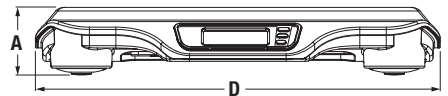

Part Number/Price

Part #	Model #	Capacity	Price
107423	RL-DBS	44 lb x 0.5 oz (20 kg x 10 g), includes 120 VAC adaptor	Consult
112571	RL-DBS	44 lb x 0.5 oz (20 kg x 10 g), includes 230 VAC adaptor	Consult

Shipping Weight

Part #	Model #	L (in)	W (in)	H (in)	Package Wgt. (lb)	Dim Wgt. (lb)	Shipping Wgt. (lb)
107423	RL-DBS 120V	28	18	6	8	22	22
112571	RL-DBS 230V	27	18	6	10	21	21

Options/Accessories

Part #	Description	Price
112570	Carrying Case	Consult
158463	Growth Chart, Birth to 36 months, Boy, contains 100 sheets	Consult
158464	Growth Chart, Birth to 36 months, Girl, contains 100 sheets	Consult
158465	Growth Chart, 2-20 years Boy, contains 100 sheets	Consult
158466	Growth Chart, 2-20 years Girl, contains 100 sheets	Consult

Dimensions

	Inches	Centimeters
A	3.9	10.03
B	15.0	38.0
C	3.1	7.93
D	23.6	60.0
E	11	27.9

Optional Transport/Carrying Case

Optional Growth Charts