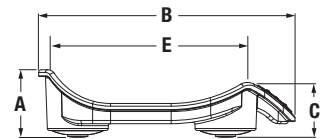

Part Number/Price

Part #	Model #	Capacity	Price
107423	RL-DBS	44 lb x 0.5 oz (20 kg x 10 g), includes 120 VAC adaptor	Consult
112571	RL-DBS	44 lb x 0.5 oz (20 kg x 10 g), includes 230 VAC adaptor	Consult

Shipping Weight

Part #	Model #	L (in)	W (in)	H (in)	Package Wgt. (lb)	Dim Wgt. (lb)	Shipping Wgt. (lb)
107423	RL-DBS 120V	28	18	6	8	22	22
112571	RL-DBS 230V	27	18	6	10	21	21

Options/Accessories

Part #	Description	Price
112570	Carrying Case	Consult
158463	Growth Chart, Birth to 36 months, Boy, contains 100 sheets	Consult
158464	Growth Chart, Birth to 36 months, Girl, contains 100 sheets	Consult
158465	Growth Chart, 2-20 years Boy, contains 100 sheets	Consult
158466	Growth Chart, 2-20 years Girl, contains 100 sheets	Consult

Dimensions

	Inches	Centimeters
A	3.9	10.03
B	15.0	38.0
C	3.1	7.93
D	23.6	60.0
E	11	27.9

Optional Transport/Carrying Case

Optional Growth Charts