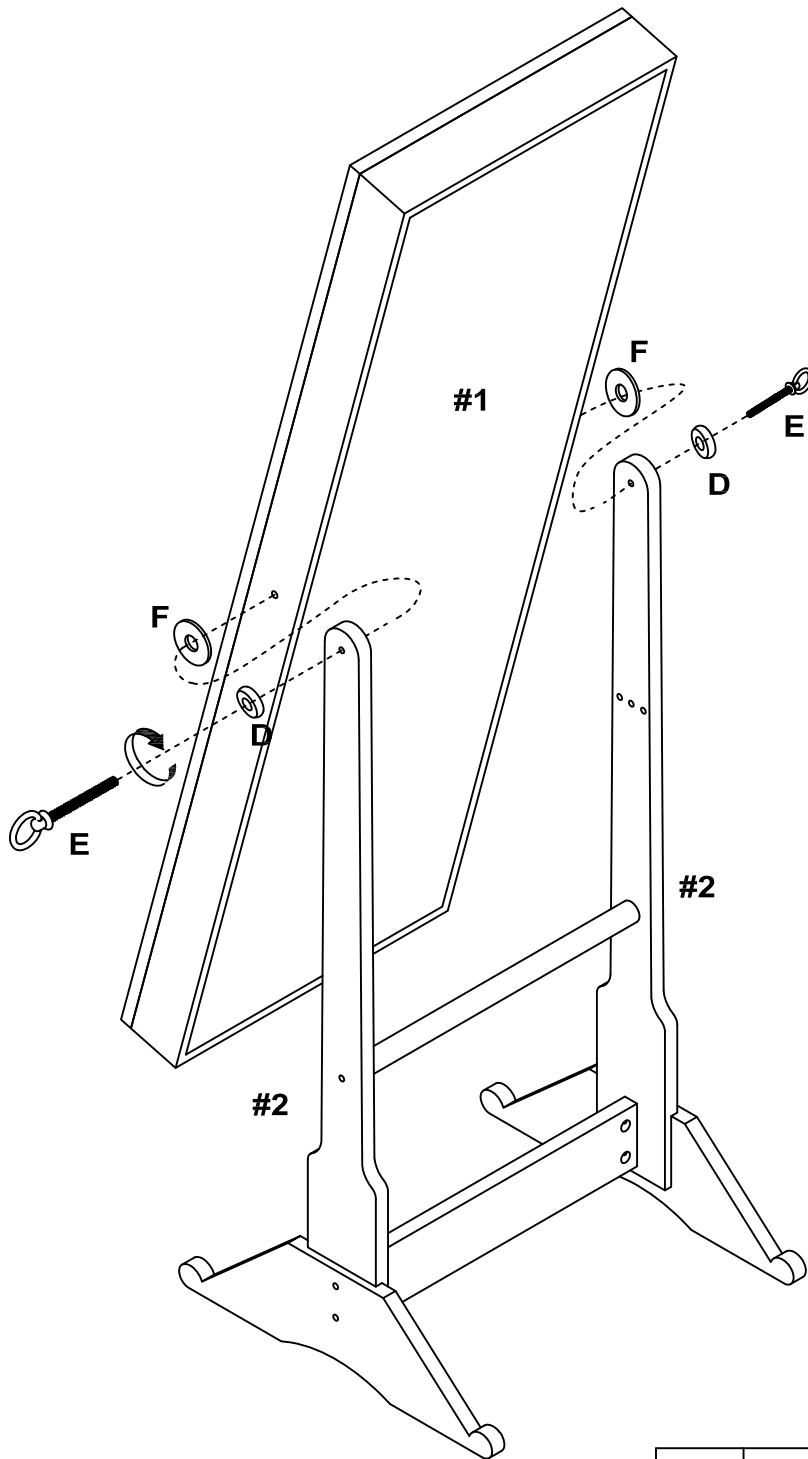

JEWELRY CHEVAL MIRROR

A x 06
(Ø1/4"x2-3/16")

B x 02

C x 04
(Ø1/4")

D x 02

E x 02

F x 02
(Ø19MM)

G x 01

supplied
fourni

not supplied
non fourni

1.

A		06
C		04

2.

D		02
E		02
F		02

3.

For Adjustment of 3 different angle of inclination of Mirror

B		02
---	---	----

4.

G		01
---	---	----

Dist. by TDC USA, Inc. Fairfield, NJ 07004
©2016 All Rights Reserved. Made in China.
Item 21937 Jewelry Cheval Mirror
?/Comments: 1-800-599-8898
9 am - 5 pm EST
www.tdcusainc.com