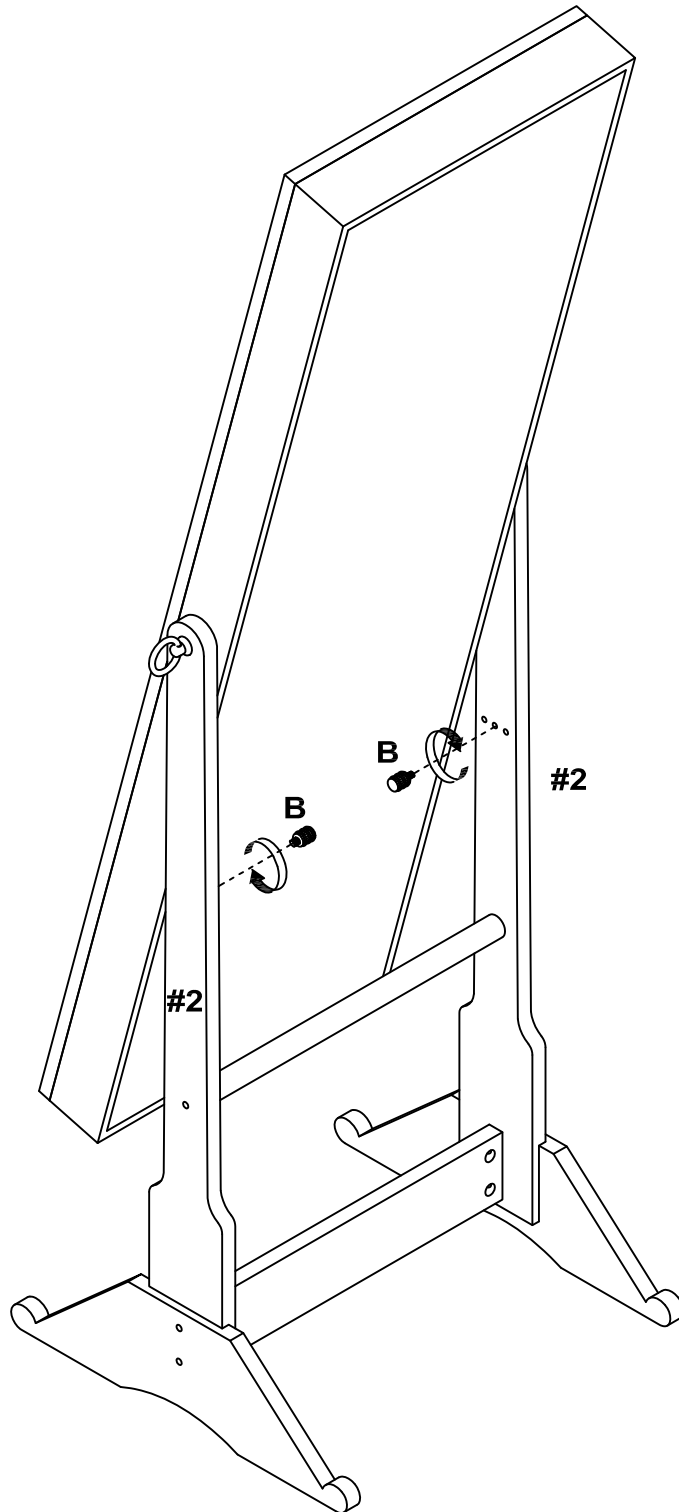

JEWELRY CHEVAL MIRROR

A x 06
(Ø1/4"x2-3/16")

B x 02

C x 04
(Ø1/4")

D x 02

E x 02

F x 02
(Ø19MM)

G x 01

supplied
fourni

not supplied
non fourni

1.

A		06
C		04

2.

D		02
E		02
F		02

3.

For Adjustment of 3 different angle of inclination of Mirror