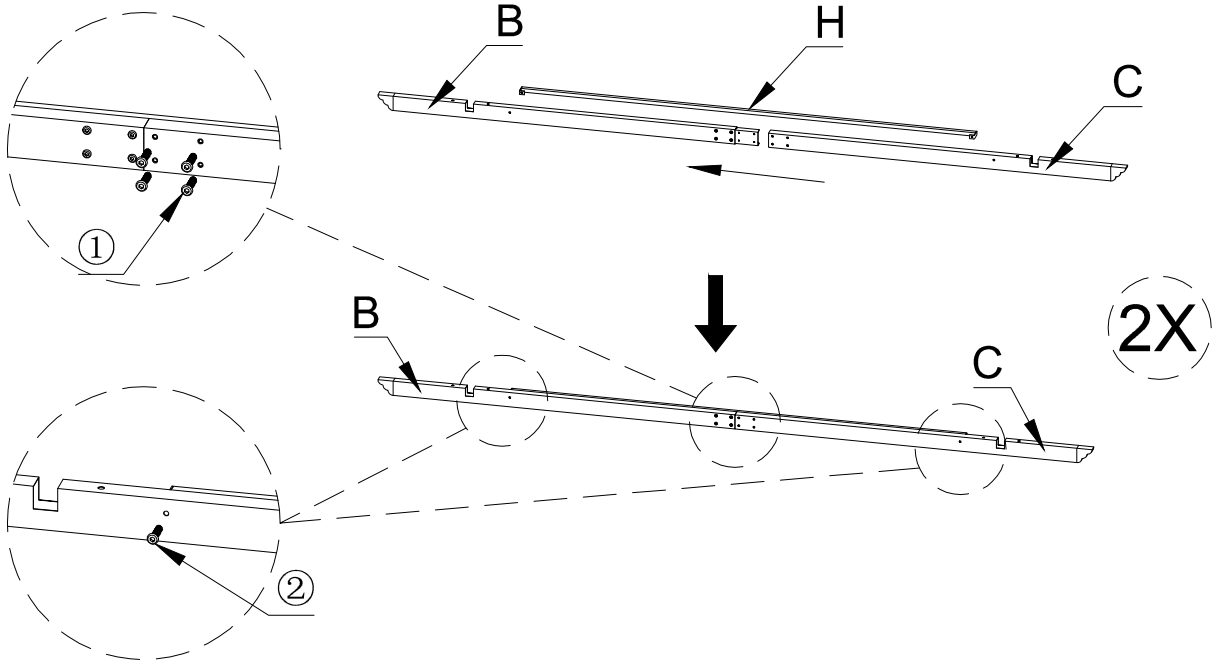

Product Instructions

21713-15

Safety Warnings

- Some sections require working overhead and lifting components. Beams can be heavy and awkward to lift into place by yourself.
- Ask others to lend a hand. We recommend having four people to help in the assembly of your pergola. Having others to help in the building process will result in an easier and faster installation.
- Use appropriate safety measures when working on ladders. Make sure any ladders you're using are sturdy and safe. Follow manufacturer safety instructions when using ladder.
- Keep a clean, uncluttered workspace.
- Your pergola is susceptible to wind. Make sure the canopy is tied and stakes are hammered down.
- In the event of adverse weather conditions, it is recommended that the canopy is removed from the frame so that no damage will occur.
- This product is designed for leisure use only and is not a shelter against adverse weather conditions.
- DO NOT stand, sit or store items on the top of the pergola.
- Do not climb upon or hang from any portion of your pergola.
- Failure to heed these recommendations may result in personal injury or in components of the pergola being damaged.
- At regular intervals inspect your pergola to make sure that assembly integrity has been maintained.
- Exercise caution using a lawn mower, edge trimmer or other yard equipment near pergola.

Parts

| | | | | | | |
|---|-------|--|---|------|---|--|
| A | 4pcs |  | | | | |
| B | 2pcs |  | | | | |
| C | 2pcs |  | | | | |
| D | 2pcs |  | | | | |
| E | 2pcs |  | | | | |
| F | 5pcs |  | G | 5pcs |  | |
| H | 7pcs |  | | | | |
| I | 2pcs |  | | | | |
| J | 4pcs |  | | K | 4pcs |  |
| L | 4pcs |  | | M | 4pcs |  |
| N | 4pcs |  | | O | 16pcs |  |
| P | 1pc |  | | Q | 8pcs |  |
| R | 1pc |  | | ① | 58pcs |  M6*10 |
| ② | 4pcs |  M6*38 | | ③ | 20pcs |  M6*60 |
| ④ | 16pcs |  M6*70 | | | | 21713-15 |

1

21713-15

2

3

21713-15

4

2X

5