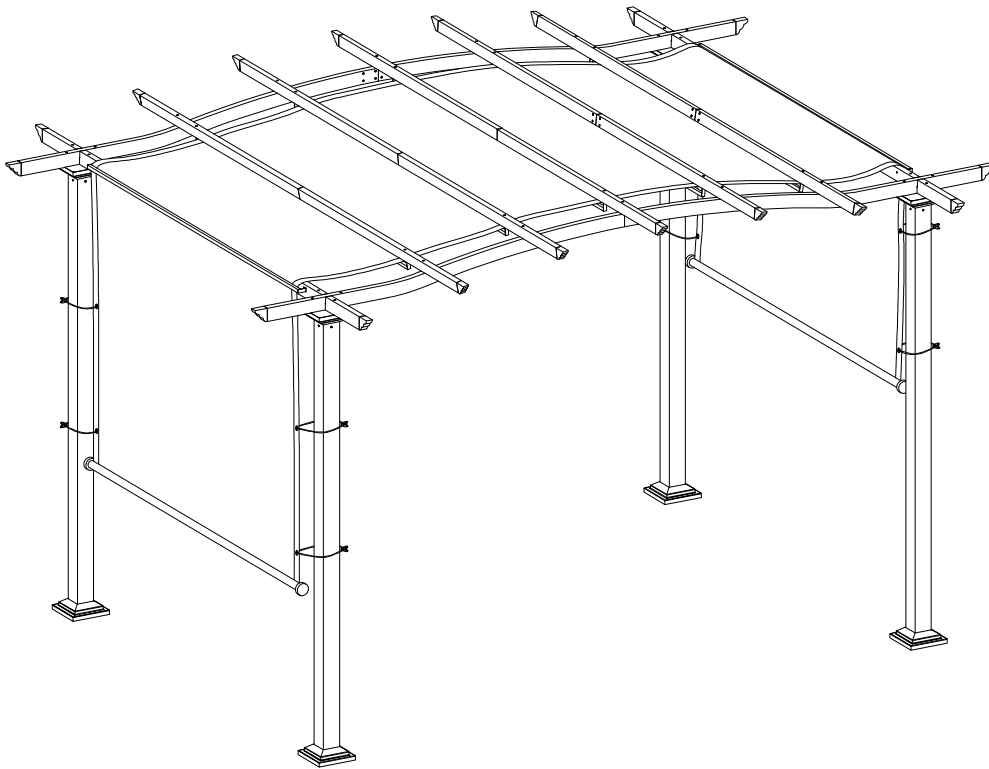

Product Instructions

21713-15

Safety Warnings

- Some sections require working overhead and lifting components. Beams can be heavy and awkward to lift into place by yourself.
- Ask others to lend a hand. We recommend having four people to help in the assembly of your pergola. Having others to help in the building process will result in an easier and faster installation.
- Use appropriate safety measures when working on ladders. Make sure any ladders you're using are sturdy and safe. Follow manufacturer safety instructions when using ladder.
- Keep a clean, uncluttered workspace.
- Your pergola is susceptible to wind. Make sure the canopy is tied and stakes are hammered down.
- In the event of adverse weather conditions, it is recommended that the canopy is removed from the frame so that no damage will occur.
- This product is designed for leisure use only and is not a shelter against adverse weather conditions.
- DO NOT stand, sit or store items on the top of the pergola.
- Do not climb upon or hang from any portion of your pergola.
- Failure to heed these recommendations may result in personal injury or in components of the pergola being damaged.
- At regular intervals inspect your pergola to make sure that assembly integrity has been maintained.
- Exercise caution using a lawn mower, edge trimmer or other yard equipment near pergola.

1

21713-15

2

3

21713-15

4

2X

5