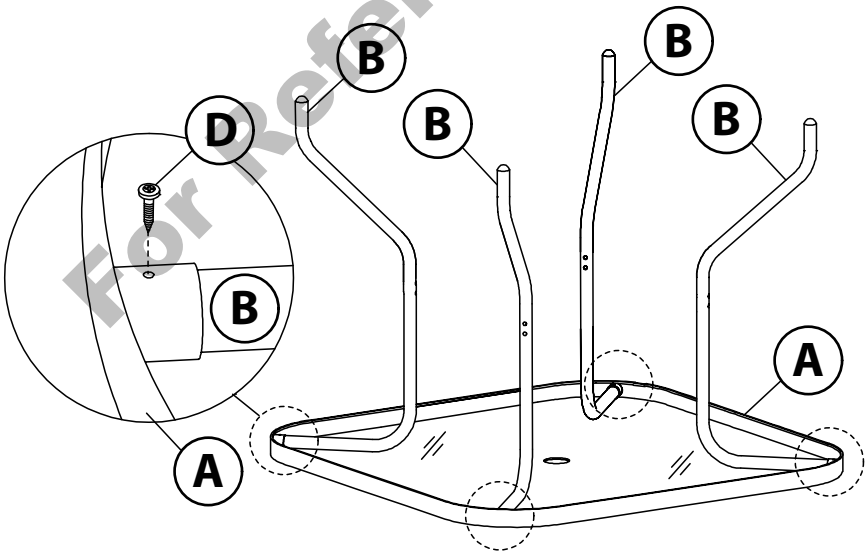

A (x1)
Table

B (x4)
Leg

C (x1)
Leg Support

D (x4)
M4x12 Screw

E (x4)
M6x52 Bolt

F (x4)
M6x35 Bolt

G (x8)
Nut

H (x1)
Hex Key

Step 1:

Carefully lay Table (A) upside down on the ground; be mindful of the glass when setting it down. Insert end of Leg (B) into the plastic-insert inside of rim of Table (A). Follow this step to place the remaining Legs (B) at each corner of Table (A).

Step 2:

Insert Screws (D) through these plastic-inserts and into the Legs (B); see Figure 1. It is recommended to not tighten screws and bolts completely until all parts have been assembled.

Step 3:

Place Leg Support (C) in between the four previously assembled Legs (B); see Figure 2. Insert one Bolt M6x52 (E) through a Leg (B) and through the bracket and the ring of Leg Support (C). Use a Nut (G) to hold these parts together; do not tightened down all the way. Insert one Bolt M6x35 (F) in the adjacent eyelet so that this bolt goes through the Leg (B) and only the bracket of Leg Support (C). Use a Nut (G) to hold these parts together. Follow these steps to assemble the remaining Legs (B) to Leg Support (C).