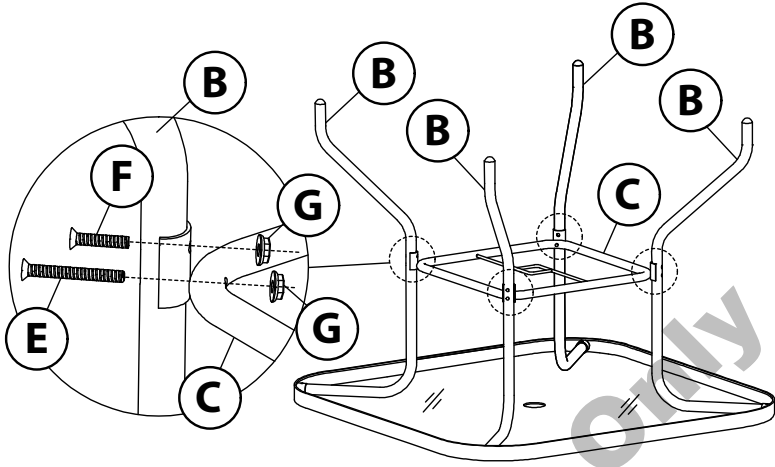

A (x1)
Table

B (x4)
Leg

C (x1)
Leg Support

D (x4)
M4x12 Screw

E (x4)
M6x52 Bolt

F (x4)
M6x35 Bolt

G (x8)
Nut

H (x1)
Hex Key

Step 1:

Carefully lay Table (A) upside down on the ground; be mindful of the glass when setting it down. Insert end of Leg (B) into the plastic-insert inside of rim of Table (A). Follow this step to place the remaining Legs (B) at each corner of Table (A).

Step 2:

Insert Screws (D) through these plastic-inserts and into the Legs (B); see Figure 1. It is recommended to not tighten screws and bolts completely until all parts have been assembled.

Step 3:

Place Leg Support (C) in between the four previously assembled Legs (B); see Figure 2. Insert one Bolt M6x52 (E) through a Leg (B) and through the bracket and the ring of Leg Support (C). Use a Nut (G) to hold these parts together; do not tightened down all the way. Insert one Bolt M6x35 (F) in the adjacent eyelet so that this bolt goes through the Leg (B) and only the bracket of Leg Support (C). Use a Nut (G) to hold these parts together. Follow these steps to assemble the remaining Legs (B) to Leg Support (C).