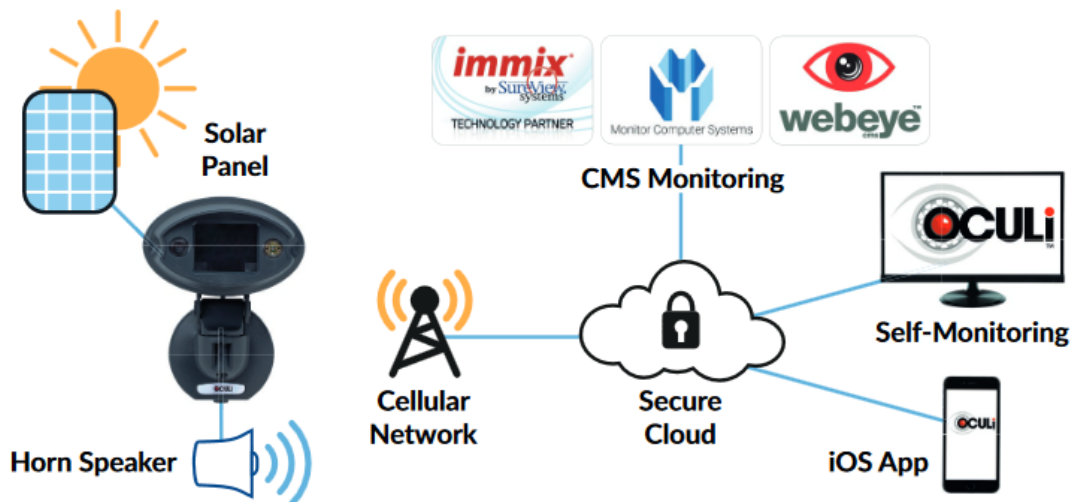

Example Scenario

Canada Sales & Support
IPX360 Solutions Inc
HDvideoverification.com
sales@ipx360solutions.com
(866) 790-4777