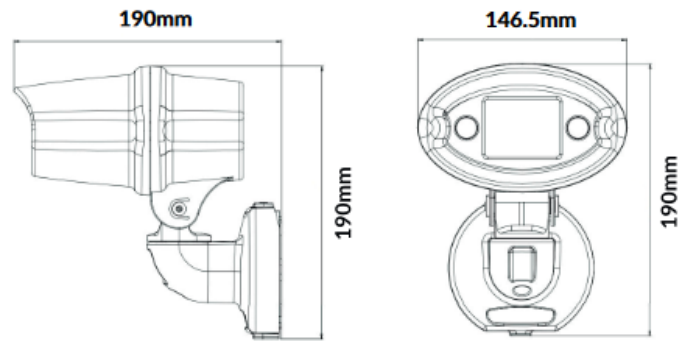

Example Scenario

Canada Sales & Support
IPX360 Solutions Inc
HDvideoverification.com
sales@ipx360solutions.com
(866) 790-4777

Basic Information

| | |
|-----------------------------|--|
| Power Requirements | 2 x 3.6v lithium D cells OR 2 x 3.7v rechargeable Li-ion (not supplied) |
| Mobile Data | 4G to dedicated cloud server |
| Battery Life | 6-9 months on 3.6v lithium D cells |
| SIM Card | BT roaming SIM as standard |
| Weight | 850g (without batteries) |
| Operating Temperature Range | -20°C to +60°C |
| Mounting Height | 2.4 to 4 meters |
| Weather Rating | IP66 |
| Warranty | 2 years |

Dimensions

Detector Information

| | |
|----------------------|------------------|
| Motion Detector Type | Passive Infrared |
| Sensor Type | Quad Pyro |
| Lens Type | Fresnel |
| Detection Range | 40m x 4m |

Lighting Information

| | |
|-------------|--------------------|
| IR LED | IR frequency 850nm |
| IR Power | 1 amp |
| IR Distance | 10 meters |

Camera Information

| | |
|------------------------------|---|
| Selectable Camera Resolution | 640 x 480 1280 x 720 1920 x 1080 5MP |
| Camera Lens | 60° Telephoto |
| Video Sequence | 2 frames per second over 7 seconds |