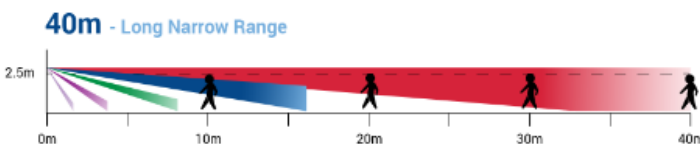

Lens Pattern