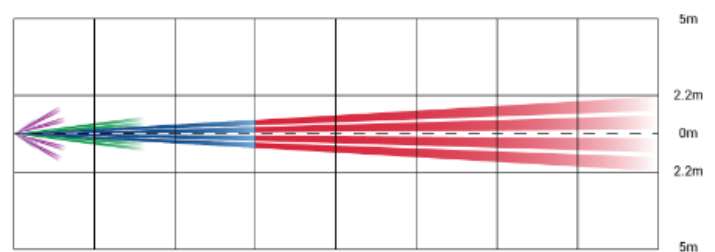

Lighting Information

| | |
|-------------|--------------------|
| IR LED | IR frequency 850nm |
| IR Power | 1 amp |
| IR Distance | 10 meters |

Camera Information

| | |
|------------------------------|---|
| Selectable Camera Resolution | 640 x 480 1280 x 720 1920 x 1080 5MP |
| Camera Lens | 60° Telephoto |
| Video Sequence | 2 frames per second over 7 seconds |

Transmitted Events

| | |
|--------------------|-----------------|
| Detection | Low Battery |
| Tamper | Signal Strength |
| Anti-masking | TimeLine® Video |
| 3 Axis Orientation | Heart Beat |

Lens Pattern