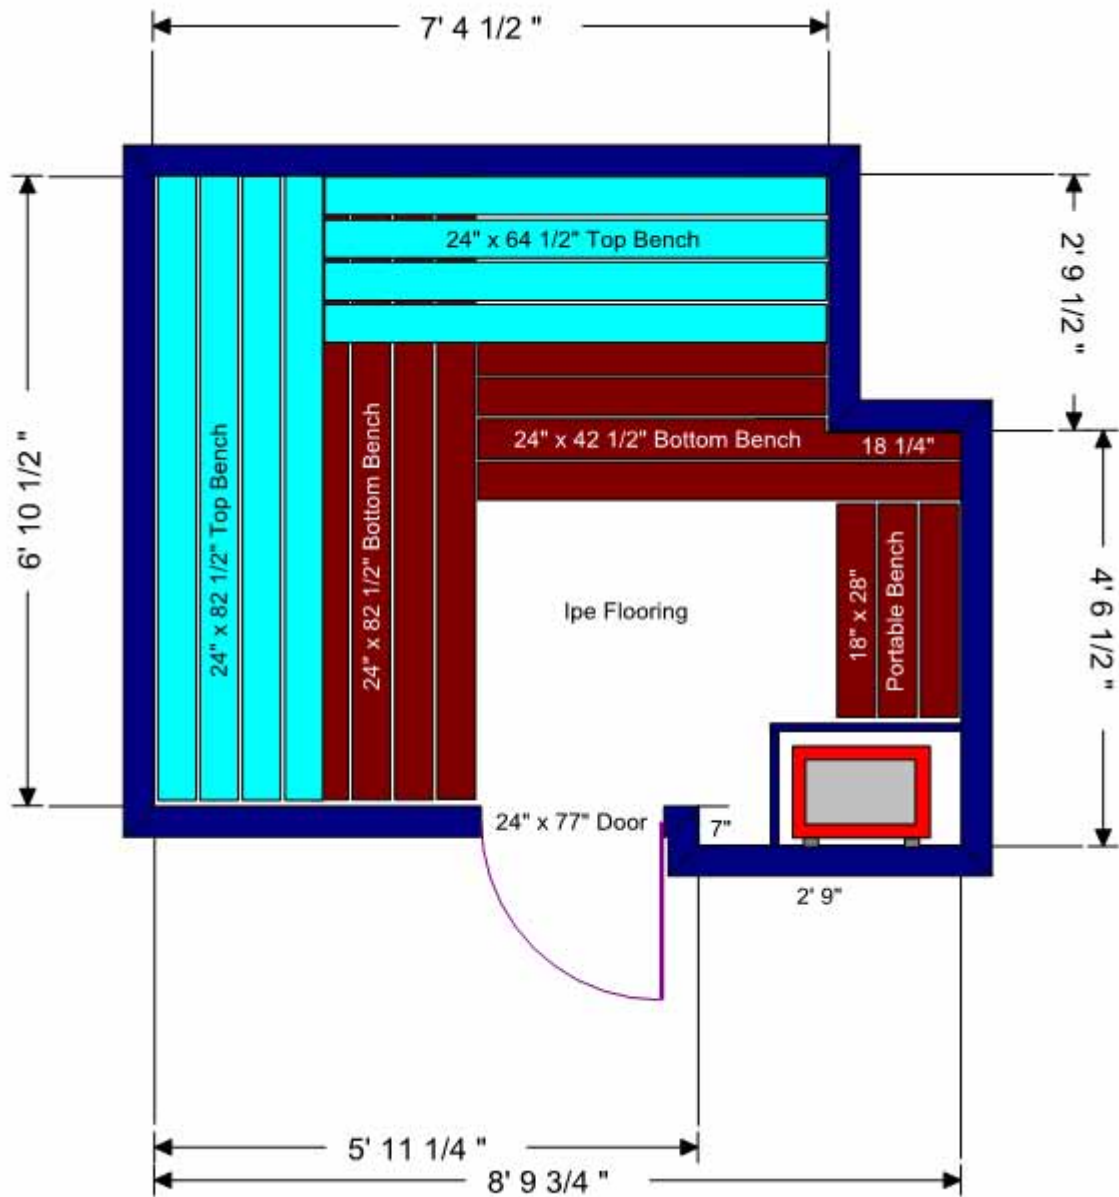

Custom Sauna Layout

for home sauna room with irregular walls

EVERYTHING FOR SAUNA
 1-877-872-2806 toll free
 www.SuperiorSaunas.com

Drawing Details: Size shown is finished liner kit interior size; add paneling thickness to each wall for actual stud to stud framing size.

To Customize this sauna, Fill out ['Custom Sauna Planner'](#) form. For assistance, call our Design Consultants.

Wood type: Aspen, Red Cedar or White Cedar; T&G paneling

Sauna Liner Kit Options Available: Heater models and control type, Door placement and Bench layout, Door style and size, Lighting style, flooring options and more