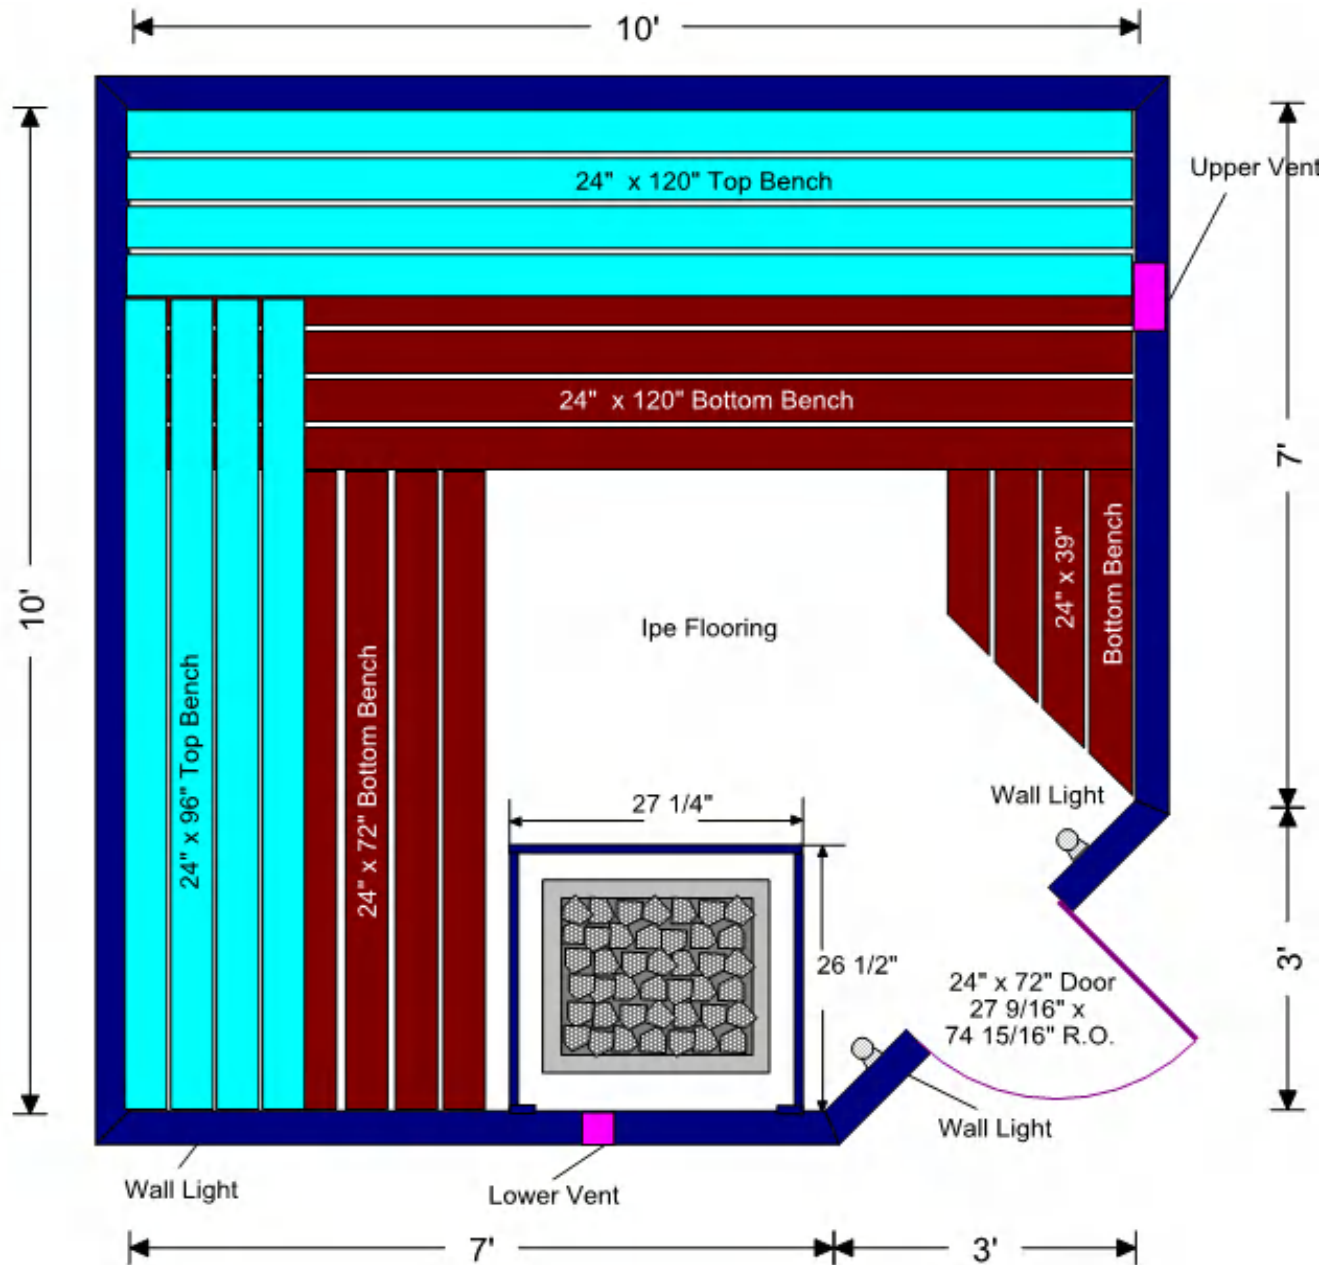

Custom Sauna Layout for Athletic Club

12/20/10

EVERYTHING FOR SAUNA
1-877-872-2806 toll free
www.SuperiorSaunas.com

Drawing Details: Size shown is finished liner kit interior size; add paneling thickness to each wall for actual stud to stud framing size.

To Customize this sauna, Fill out ['Custom Sauna Planner'](#) form. For assistance, call our Design Consultants.

Wood type: Aspen, Red Cedar or White Cedar; T&G paneling

Sauna Liner Kit Options Available: Heater models and control type, Door placement and Bench layout, Door style and size, Lighting style, flooring options and more