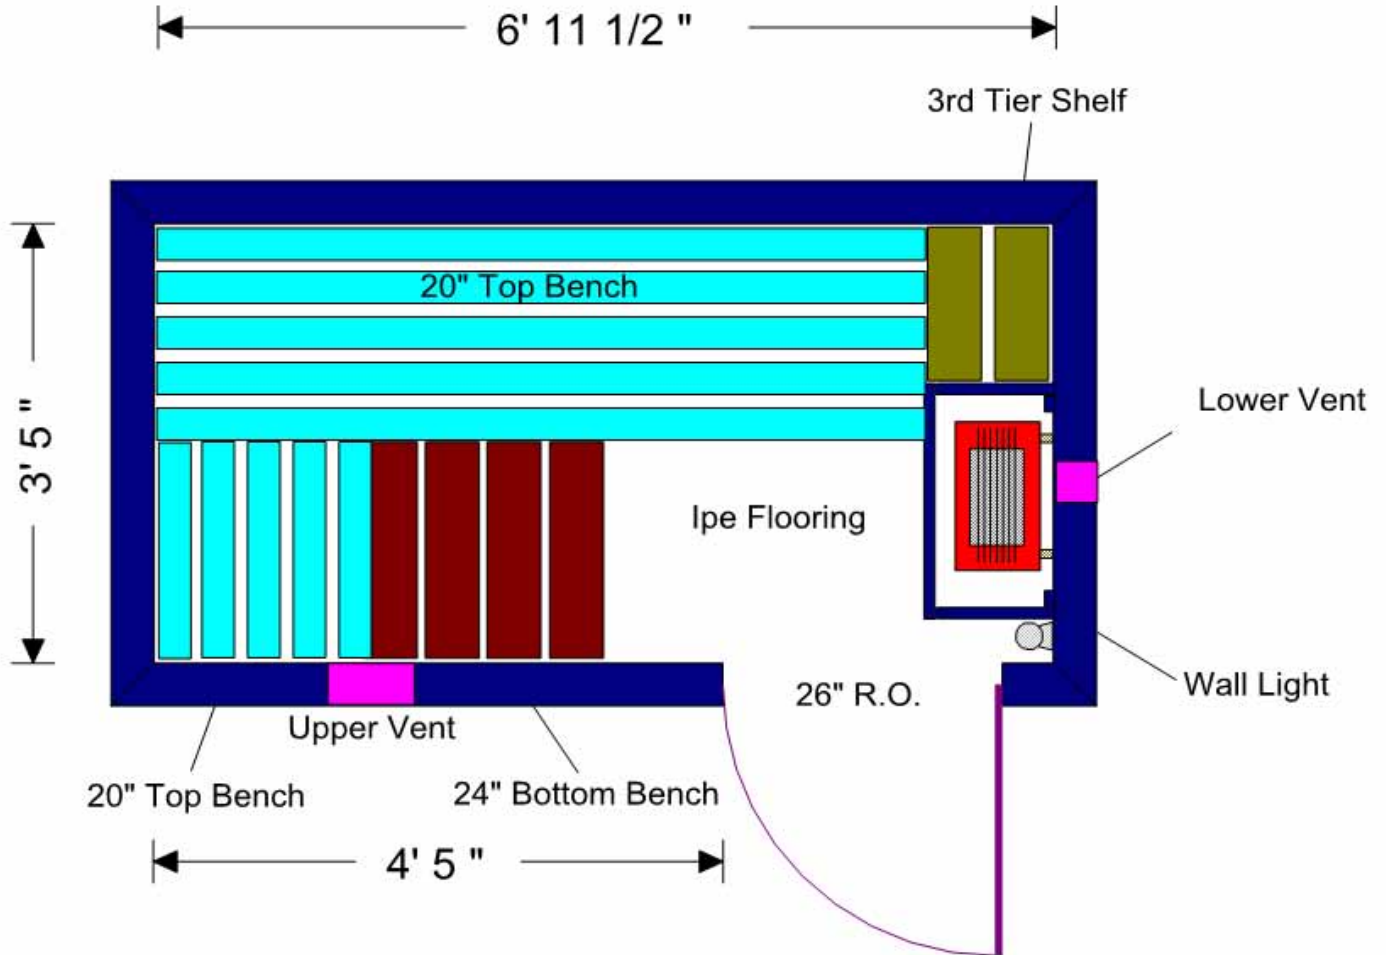

CUSTOM SAUNA LAYOUT

size: 3' 5" x 6' 11 1/2"

EVERYTHING FOR SAUNA
 1-877-872-2806 toll free
 www.SuperiorSaunas.com

Drawing Details: Size shown is finished liner kit interior size; add paneling thickness to each wall for actual stud to stud framing size.

To Customize this sauna, Fill out ['Custom Sauna Planner'](#) form. For assistance, call our Design Consultants.

Wood types: Choice of Aspen, Red Cedar or White Cedar; T&G paneling

Sauna Liner Kit Options Available: Heater models and control type, Door placement and Bench layout, Door style and size, Lighting style, flooring options and more