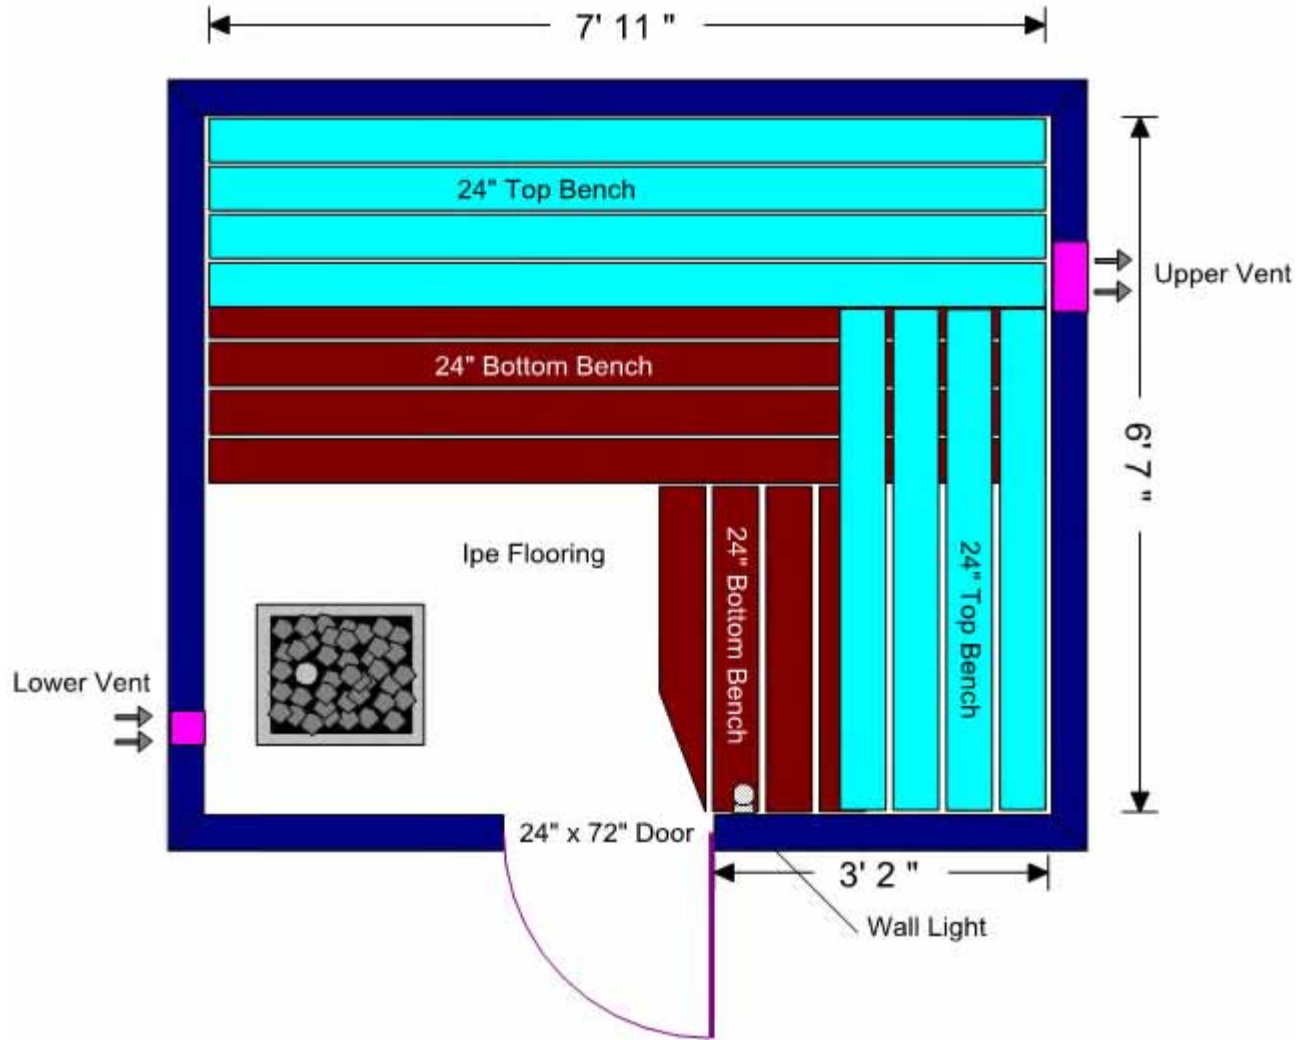

# Custom Sauna Layout

w/ wood burning stove

08/31/10

EVERYTHING FOR SAUNA  
 1-877-872-2806 toll free  
 www.SuperiorSaunas.com

Drawing Details: Size shown is finished liner kit interior size; add paneling thickness to each wall for actual stud to stud framing size.

To Customize this sauna, Fill out ['Custom Sauna Planner'](#) form. For assistance, call our Design Consultants.

Wood type: Aspen, Red Cedar or White Cedar; T&G paneling

Sauna Liner Kit Options Available: Heater models and control type, Door placement and Bench layout, Door style and size, Lighting style, flooring options and more