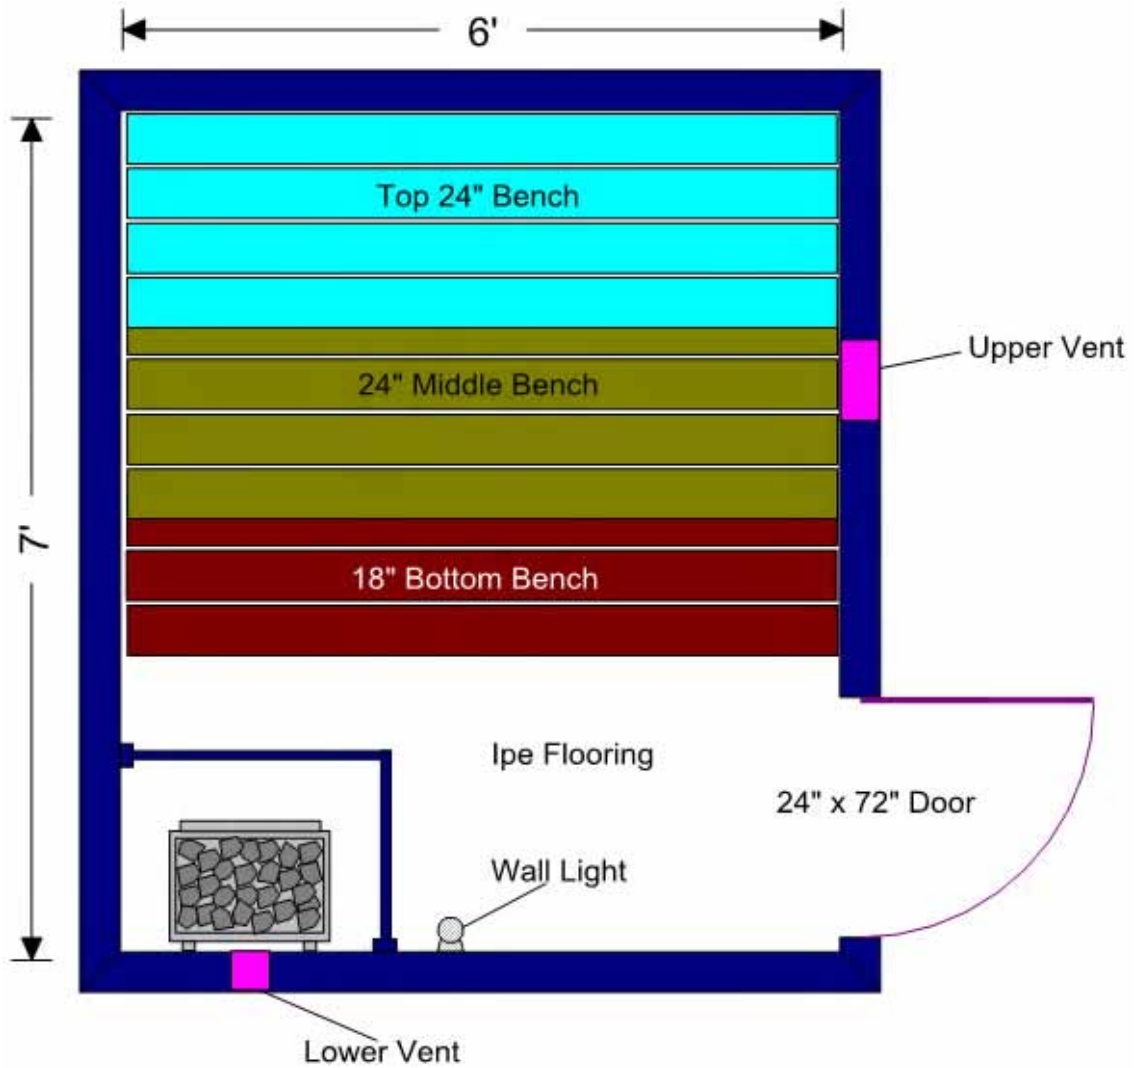

Custom Sauna Layout 6' x 7' w/ triple tier benches

EVERYTHING FOR SAUNA
1-877-872-2806 toll free
www.SuperiorSaunas.com

Drawing Details: Size shown is finished liner kit interior size; add paneling thickness to each wall for actual stud to stud framing size.

To Customize this sauna, Fill out ['Custom Sauna Planner'](#) form. For assistance, call our Design Consultants.

Wood type: Aspen, Red Cedar or White Cedar; T&G paneling

Sauna Liner Kit Options Available: Heater models and control type, Door placement and Bench layout, Door style and size, Lighting style, flooring options and more