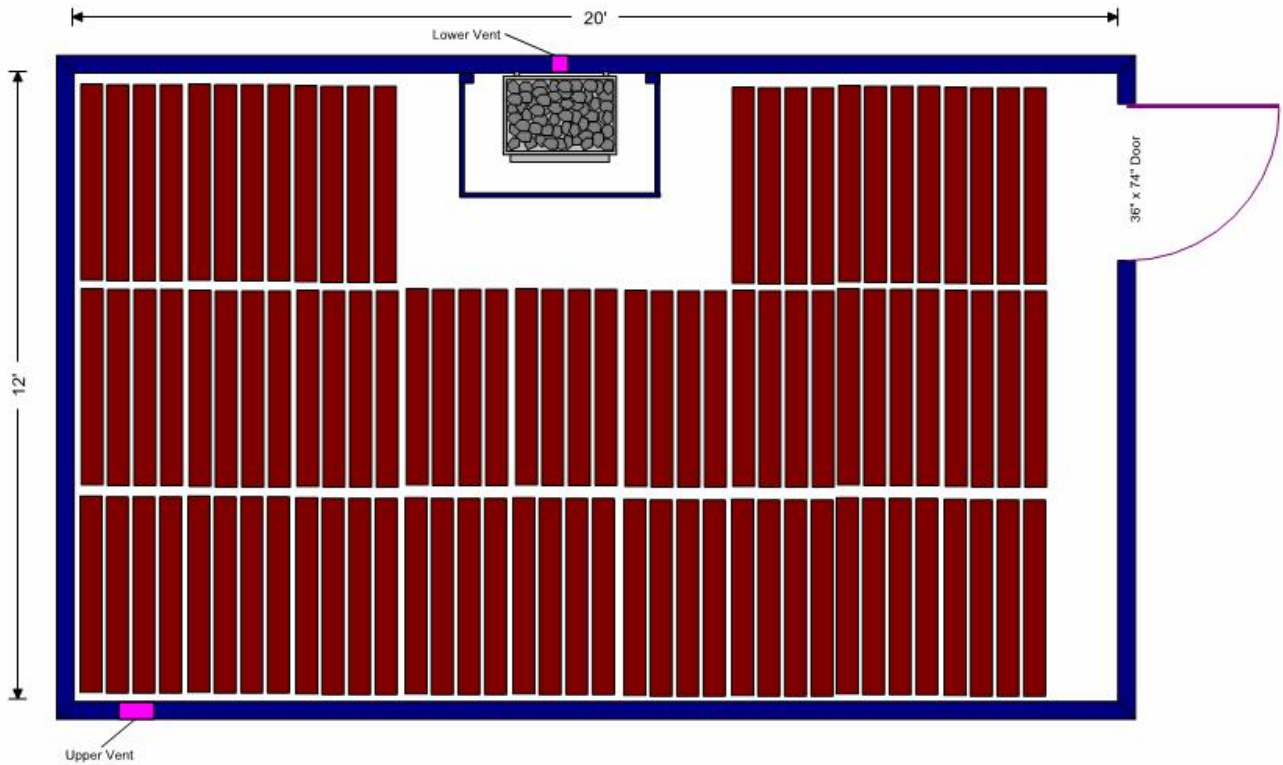

Custom Hot Yoga Sauna Layout for Health Spa Commercial Facility

12/24/09

EVERYTHING FOR SAUNA
1-877-872-2806 toll free
www.SuperiorSaunas.com

Drawing Details: Dimensions shown are finished opening size; add paneling thickness to each wall for actual stud to stud framing size.

To Customize this sauna, Fill out ['Custom Sauna Planner'](#) form. For assistance, call our Design Consultants.

Wood type: Aspen, Red Cedar or White Cedar; T&G paneling

Sauna Liner Kit Options Available: Heater models and control type, Door placement and Bench layout, Door style and size, Lighting style, flooring options and more