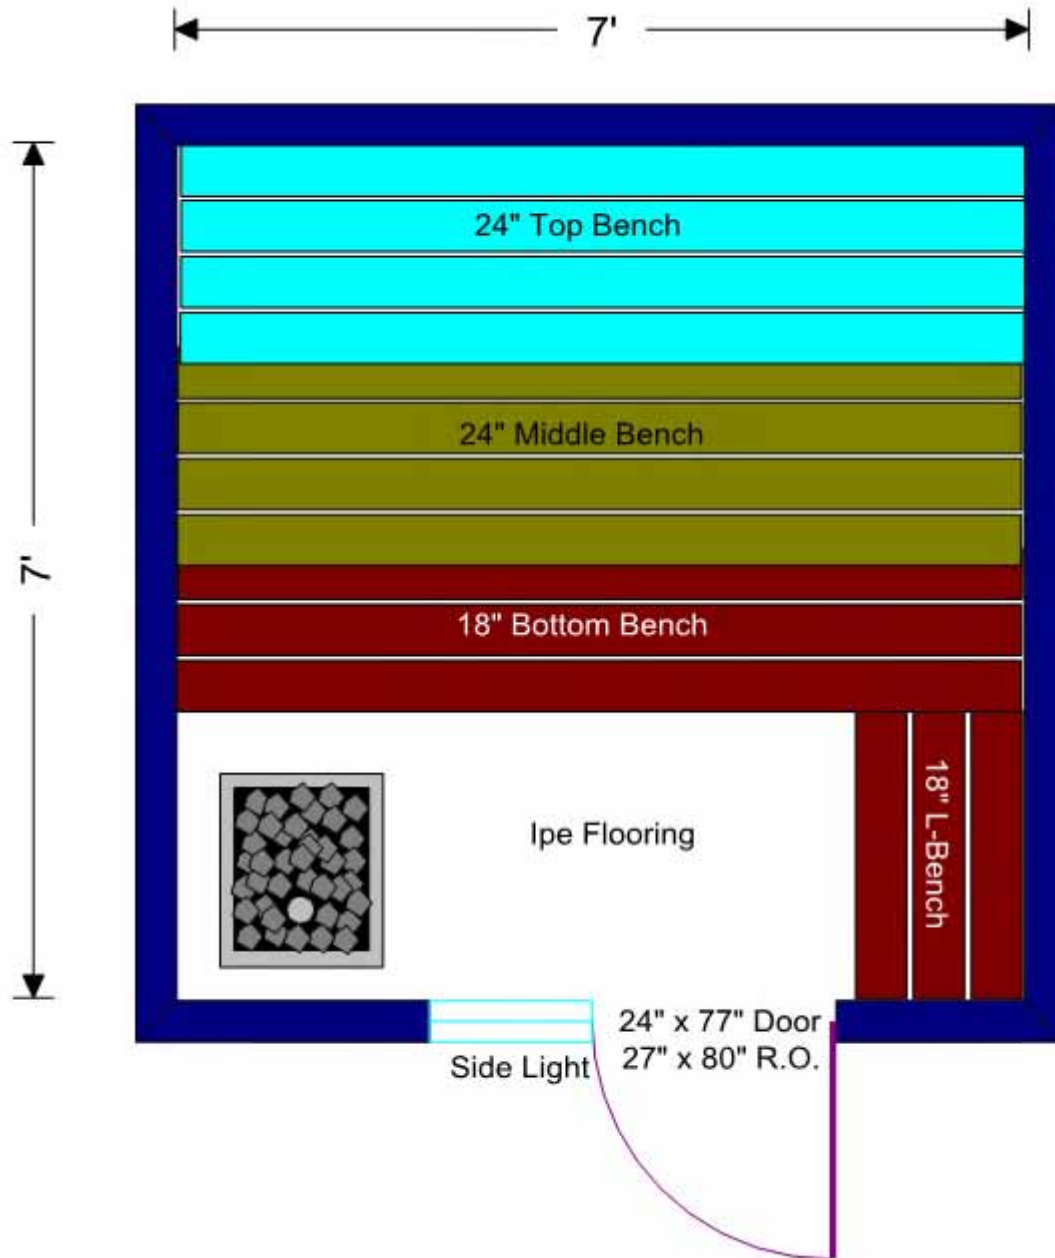

Custom Sauna Layout

7' x 7' with wood burning stove
and sidelight accessory doorway

12/20/10

EVERYTHING FOR SAUNA
1-877-872-2806 toll free
www.SuperiorSaunas.com

Drawing Details: Size shown is finished liner kit interior size; add paneling thickness to each wall for actual stud to stud framing size.

To Customize this sauna, Fill out ['Custom Sauna Planner'](#) form. For assistance, call our Design Consultants.

Wood type: Aspen, Red Cedar or White Cedar; T&G paneling

Sauna Liner Kit Options Available: Heater models and control type, Door placement and Bench layout, Door style and size, Lighting style, flooring options and more