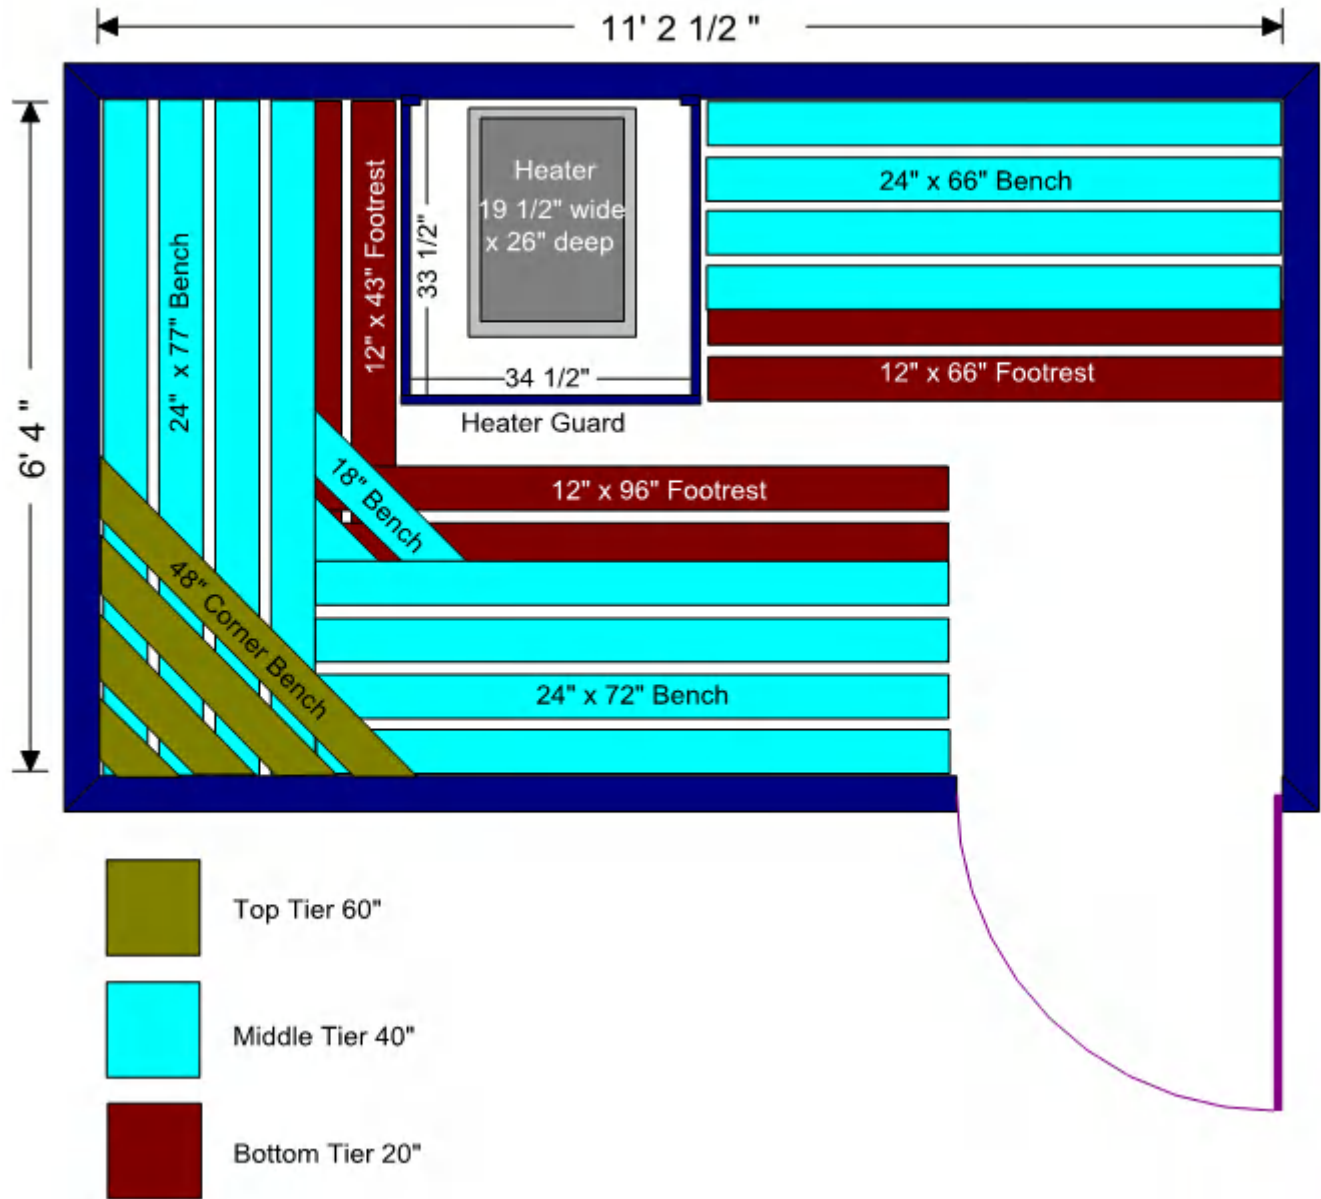

Custom Sauna Layout w/wood burning stove

EVERYTHING FOR SAUNA
1-877-872-2806 toll free
www.SuperiorSaunas.com

Drawing Details: Size shown is finished liner kit interior size; add paneling thickness to each wall for actual stud to stud framing size.

To Customize this sauna, Fill out ['Custom Sauna Planner'](#) form. For assistance, call our Design Consultants.

Wood type: Aspen, Red Cedar or White Cedar; T&G paneling

Sauna Liner Kit Options Available: Heater models and control type, Door placement and Bench layout, Door style and size, Lighting style, flooring options and more