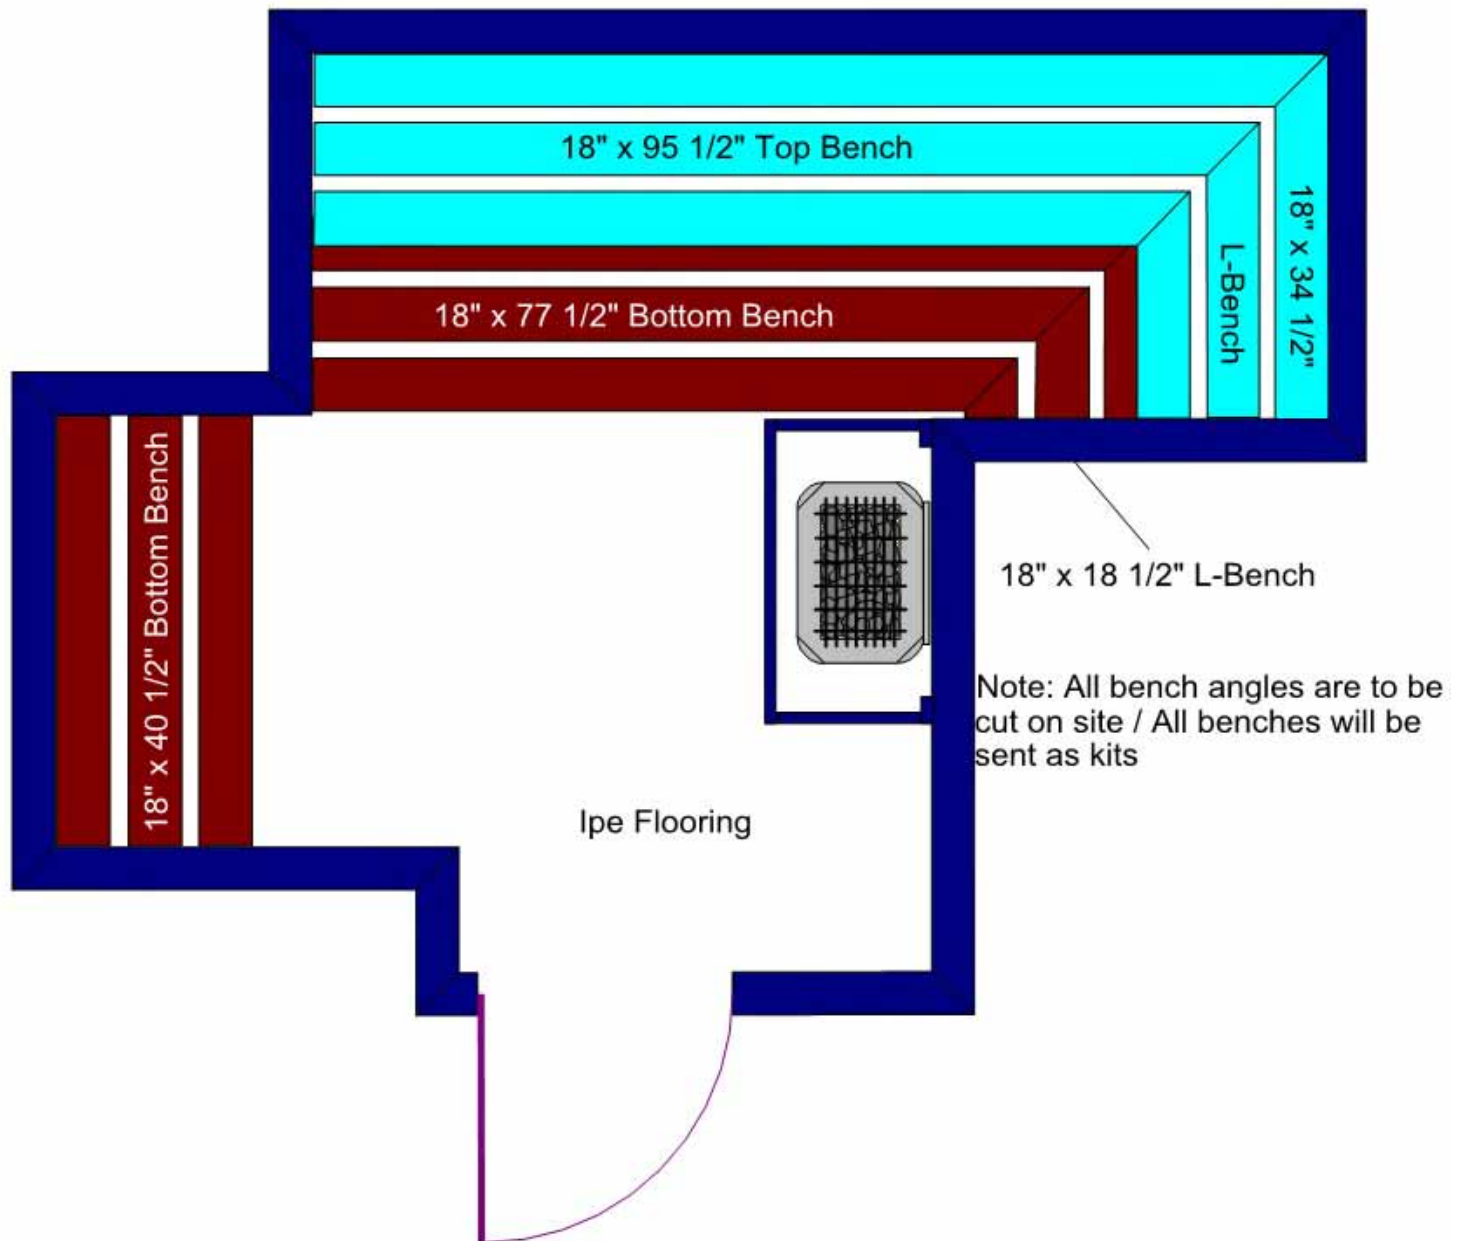

Custom Sauna Layout design for irregular walls

02/18/11

EVERYTHING FOR SAUNA
1-877-872-2806 toll free
www.SuperiorSaunas.com

Drawing Details: Size shown is finished liner kit interior size; add paneling thickness to each wall for actual stud to stud framing size.

To Customize this sauna, Fill out '[Custom Sauna Planner](#)' form. For assistance, call our Design Consultants.

Wood type: Aspen, Red Cedar or White Cedar; T&G paneling

Sauna Liner Kit Options Available: Heater models and control type, Door placement and Bench layout, Door style and size, Lighting style, flooring options and more