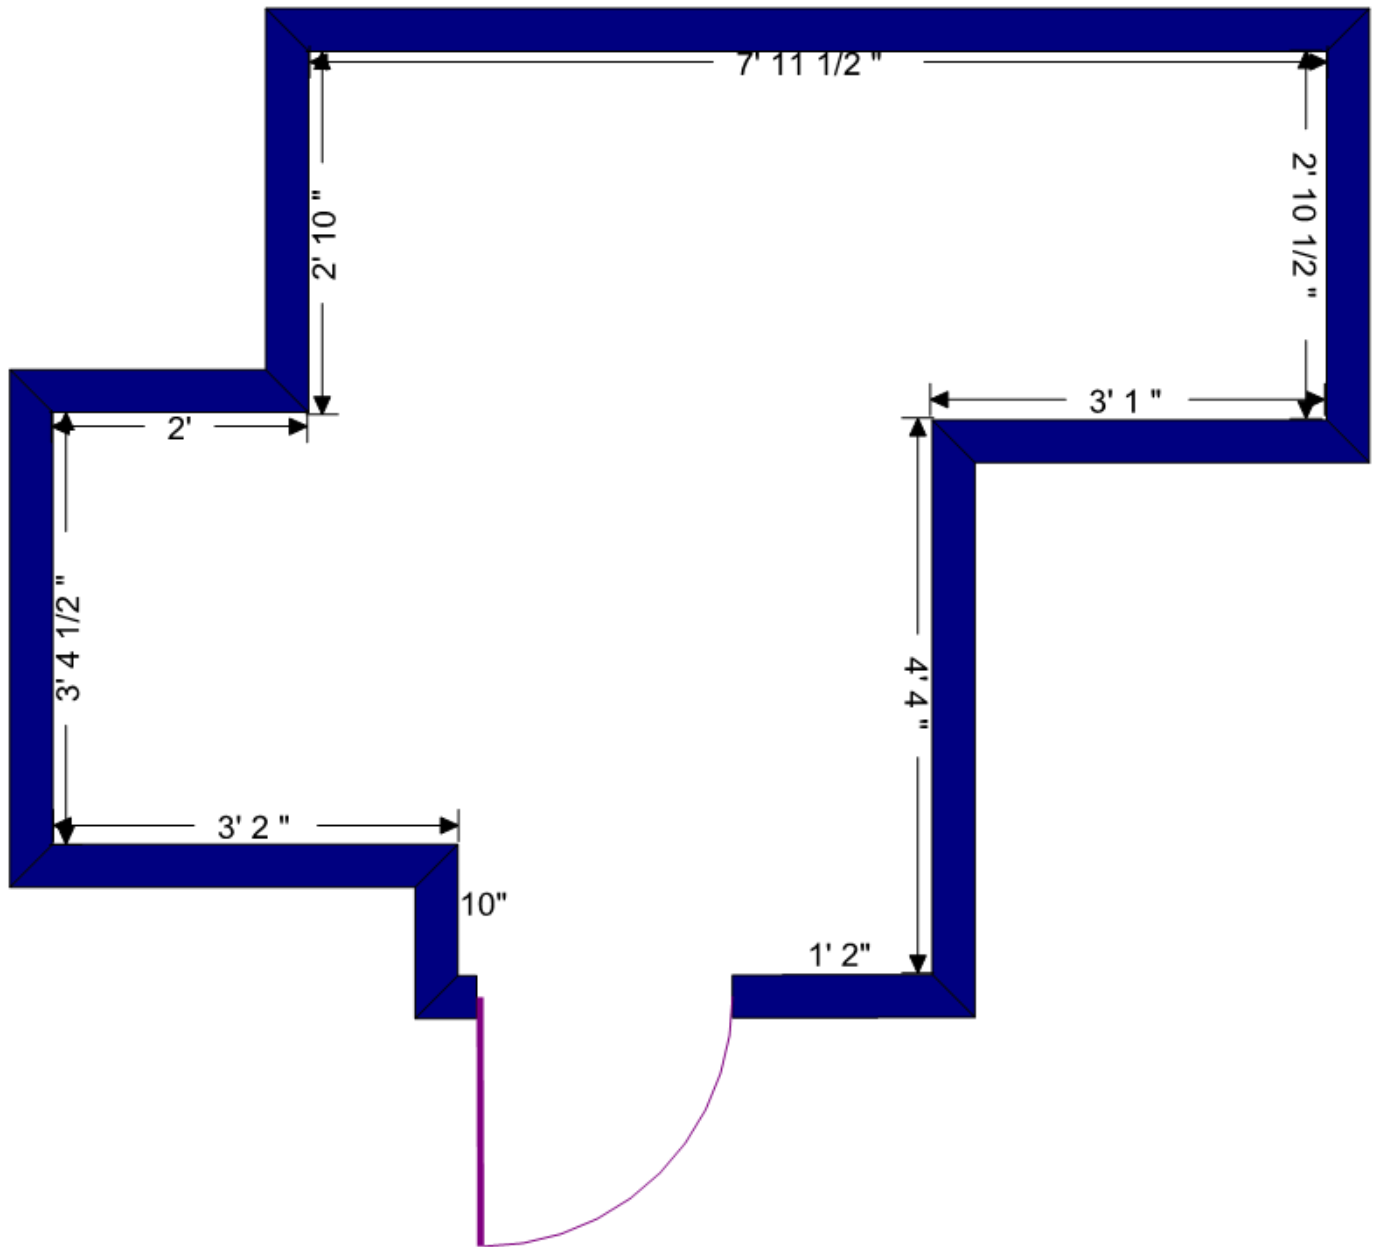

Custom Sauna Layout design for irregular walls

02/18/11

Finished Room Dimensions

EVERYTHING FOR SAUNA
1-877-872-2806 toll free
www.SuperiorSaunas.com

Drawing Details: Size shown is finished liner kit interior size; add paneling thickness to each wall for actual stud to stud framing size.

To Customize this sauna, Fill out ['Custom Sauna Planner'](#) form. For assistance, call our Design Consultants.

Wood type: Aspen, Red Cedar or White Cedar; T&G paneling

Sauna Liner Kit Options Available: Heater models and control type, Door placement and Bench layout, Door style and size, Lighting style, flooring options and more

Rev. 12/04/09