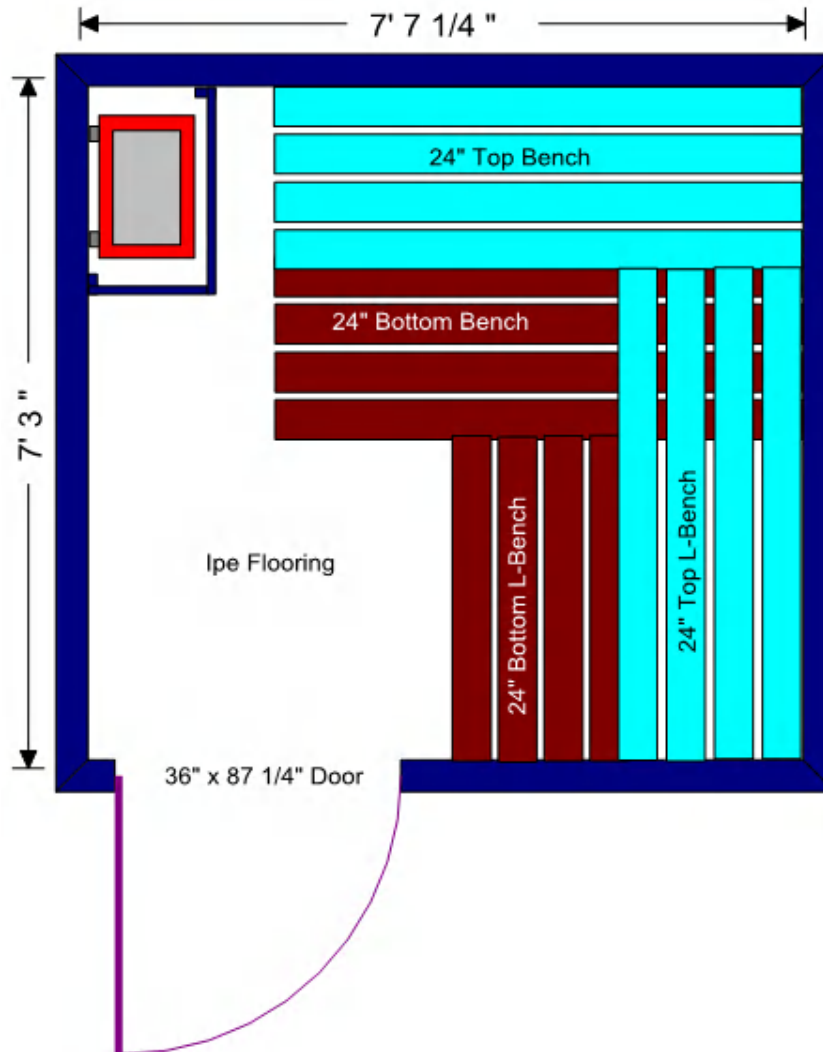

Custom Sauna Layout

Club House Commercial Outdoor Sauna
Sauna Room Rough Opening size shown

**SEE ALL OF OUR OTHER LAYOUTS WITH
COMMERCIAL STRENGTH QUALITY & ELEGANT DESIGN**

EVERYTHING FOR SAUNA
1-877-872-2806 toll free
www.SuperiorSaunas.com

Drawing Details: Size shown is sauna room Rough Opening size; add paneling thickness to each wall for actual finished size.

To Customize this sauna, Fill out ['Custom Sauna Planner'](#) form. For assistance, call our Design Consultants.

Wood type: Aspen, Red Cedar or White Cedar; T&G paneling

Sauna Liner Kit Options Available: Heater models and control type, Door placement and Bench layout, Door style and size, Lighting style, flooring options and more