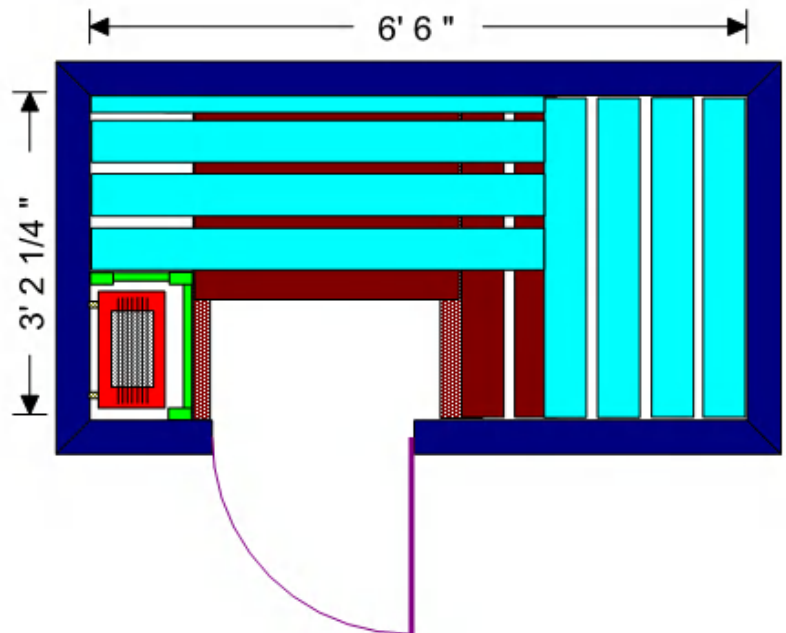

# Custom Sauna Layout with efficient use of bench area

02/10/11

Bottom Bench Slid  
All The Way Forward  
The Door Trim Will Have  
To Be Cut or Notched  
Around the Left Rail of  
The Bottom Bench

Bottom Bench Slid  
All The Way Back

EVERYTHING FOR SAUNA  
1-877-872-2806 toll free  
www.SuperiorSaunas.com

Drawing Details: Size shown is finished liner kit interior size; add paneling thickness to each wall for actual stud to stud framing size.

Rev. 12/04/09

Bottom Bench Layout

The Right Side of The Bottom Bench Will Be Supported By a Bracket That Will Be Fastened to The Bottom of The 12" Step Bench.

The Left Side Will Be Supported By a Wall Rail That Will Be Fastened To the Heater Guard/ Hand Rail