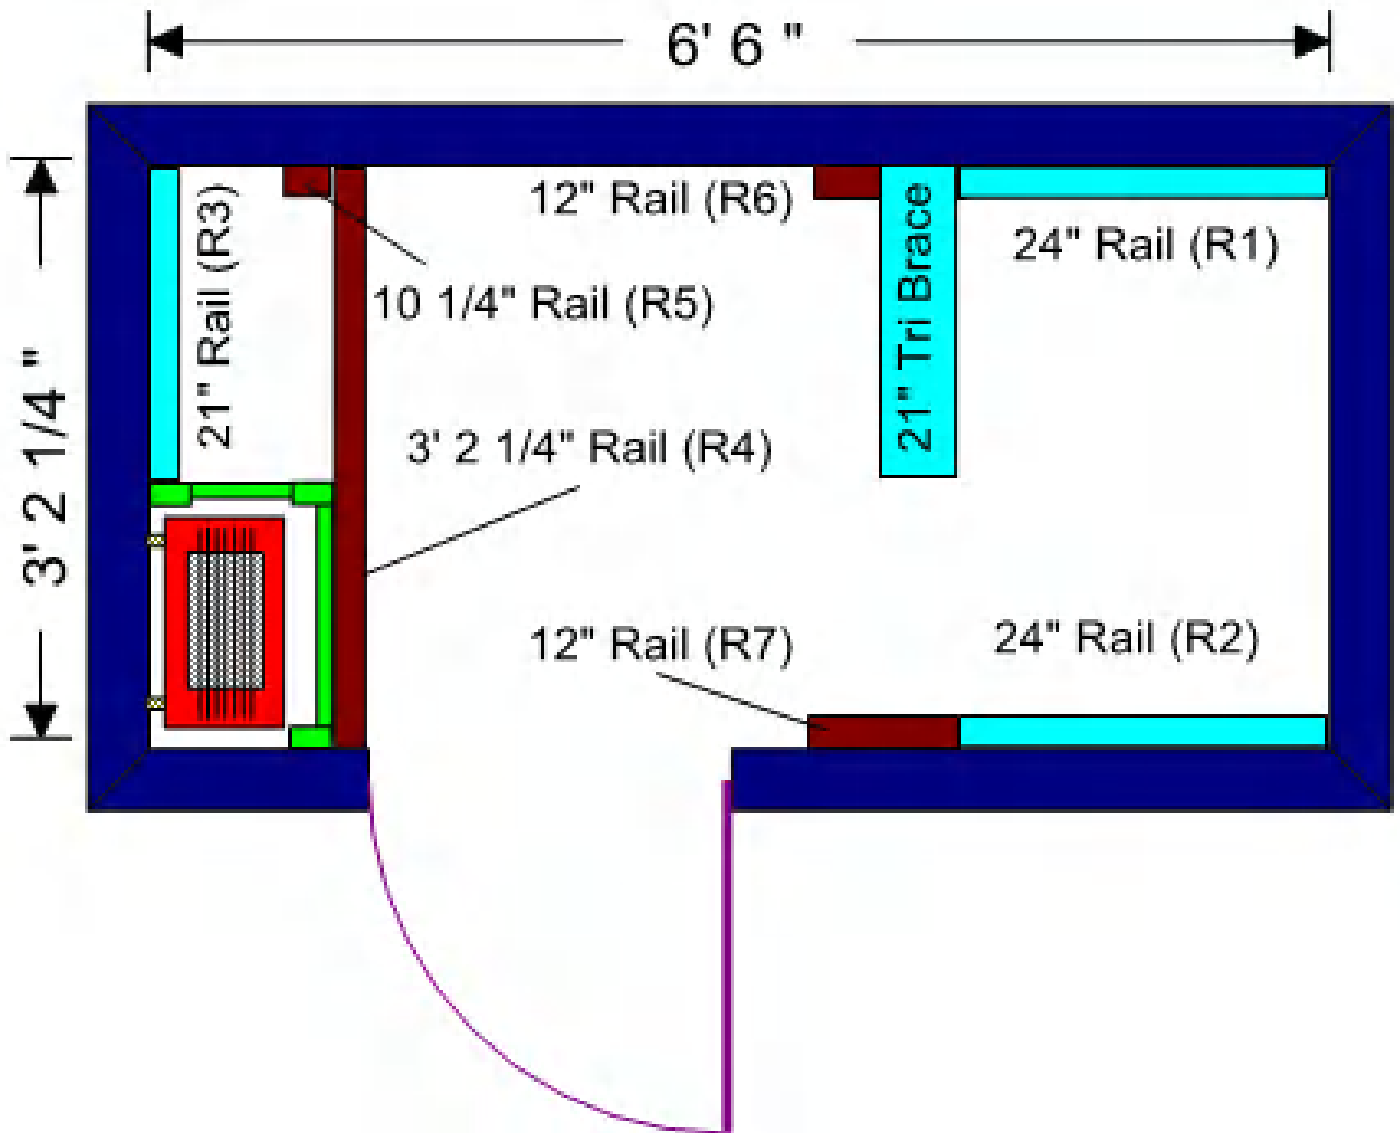

Bench Support Layout

EVERYTHING FOR SAUNA
1-877-872-2806 toll free
www.SuperiorSaunas.com

Drawing Details: Size shown is finished liner kit interior size; add paneling thickness to each wall for actual stud to stud framing size.

To Customize this sauna, Fill out ['Custom Sauna Planner'](#) form. For assistance, call our Design Consultants.

Wood type: Aspen, Red Cedar or White Cedar; T&G paneling

Sauna Liner Kit Options Available: Heater models and control type, Door placement and Bench layout, Door style and size, Lighting style, flooring options and more