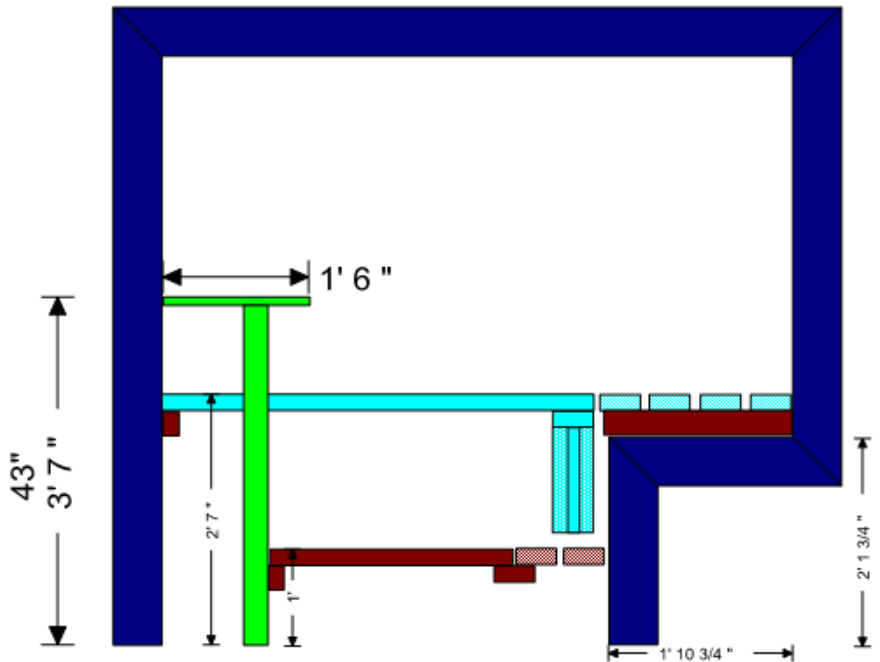

EVERYTHING FOR SAUNA  
1-877-872-2806 toll free  
www.SuperiorSaunas.com

Drawing Details: Size shown is finished liner kit interior size; add paneling thickness to each wall for actual stud to stud framing size.

To Customize this sauna, Fill out '[Custom Sauna Planner](#)' form. For assistance, call our Design Consultants.

Wood type: Aspen, Red Cedar or White Cedar; T&G paneling

Sauna Liner Kit Options Available: Heater models and control type, Door placement and Bench layout, Door style and size, Lighting style, flooring options and more

Rev. 12/04/09

Bottom Bench Layout

The Right Side of The Bottom Bench Will Be Supported By a Bracket That Will Be Fastened to The Bottom of The 12" Step Bench.

The Left Side Will Be Supported By a Wall Rail That Will Be Fastened To the Heater Guard/ Hand Rail