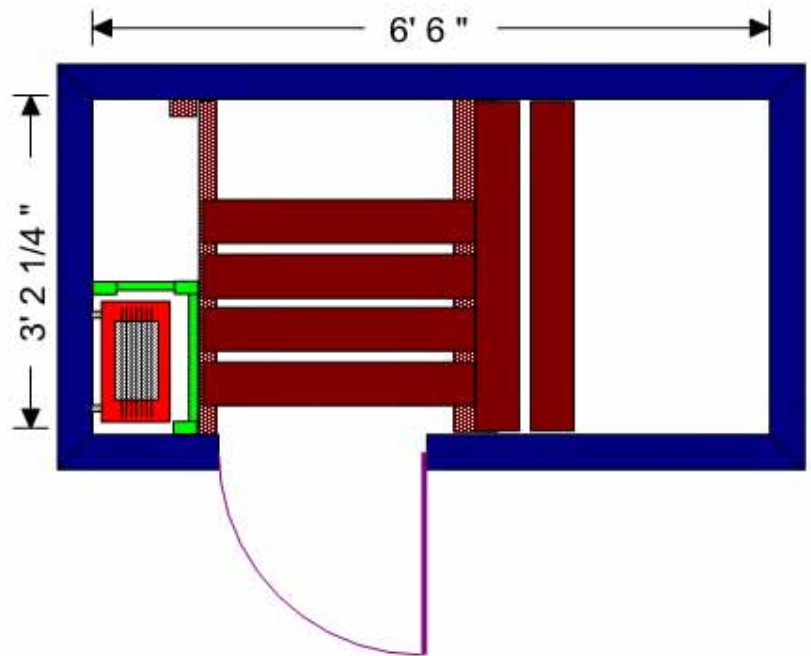

# Custom Sauna Layout with efficient use of bench area

02/10/11

Bottom Bench Slid  
All The Way Forward  
The Door Trim Will Have  
To Be Cut or Notched  
Around the Left Rail of  
The Bottom Bench

Bottom Bench Slid  
All The Way Back

EVERYTHING FOR SAUNA  
1-877-872-2806 toll free  
www.SuperiorSaunas.com

Drawing Details: Size shown is finished liner kit interior size; add paneling thickness to each wall for actual stud to stud framing size.

Rev. 12/04/09

Bottom Bench Layout

The Right Side of The Bottom Bench Will Be Supported By a Bracket That Will Be Fastened to The Bottom of The 12" Step Bench.

The Left Side Will Be Supported By a Wall Rail That Will Be Fastened To the Heater Guard/ Hand Rail