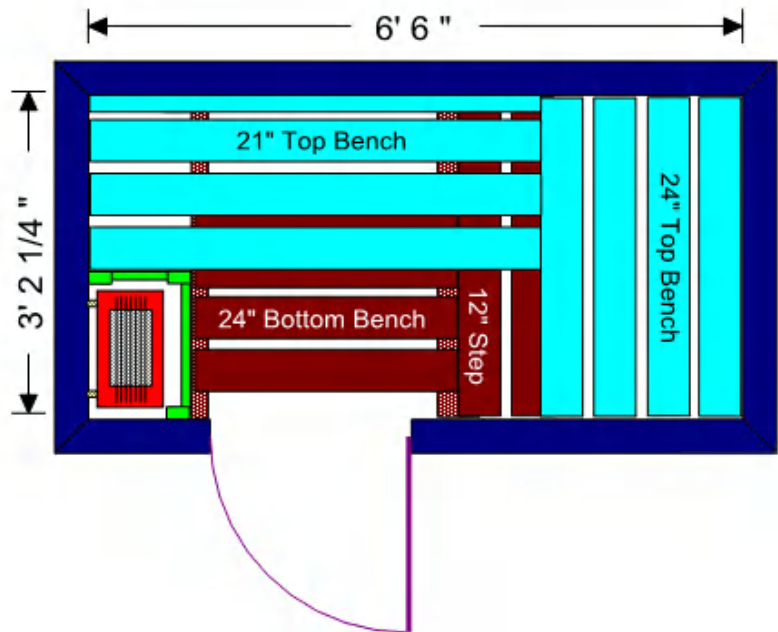

# Custom Sauna Layout with efficient use of bench area

02/10/11

Bottom Bench Slid  
All The Way Forward  
The Door Trim Will Have  
To Be Cut or Notched  
Around the Left Rail of  
The Bottom Bench

Bottom Bench Slid  
All The Way Back

EVERYTHING FOR SAUNA  
1-877-872-2806 toll free  
www.SuperiorSaunas.com

Drawing Details: Size shown is finished liner kit interior size; add paneling thickness to each wall for actual stud to stud framing size.

Rev. 12/04/09

Bottom Bench Layout

The Right Side of The Bottom Bench Will Be Supported By a Bracket That Will Be Fastened to The Bottom of The 12" Step Bench.

The Left Side Will Be Supported By a Wall Rail That Will Be Fastened To the Heater Guard/ Hand Rail