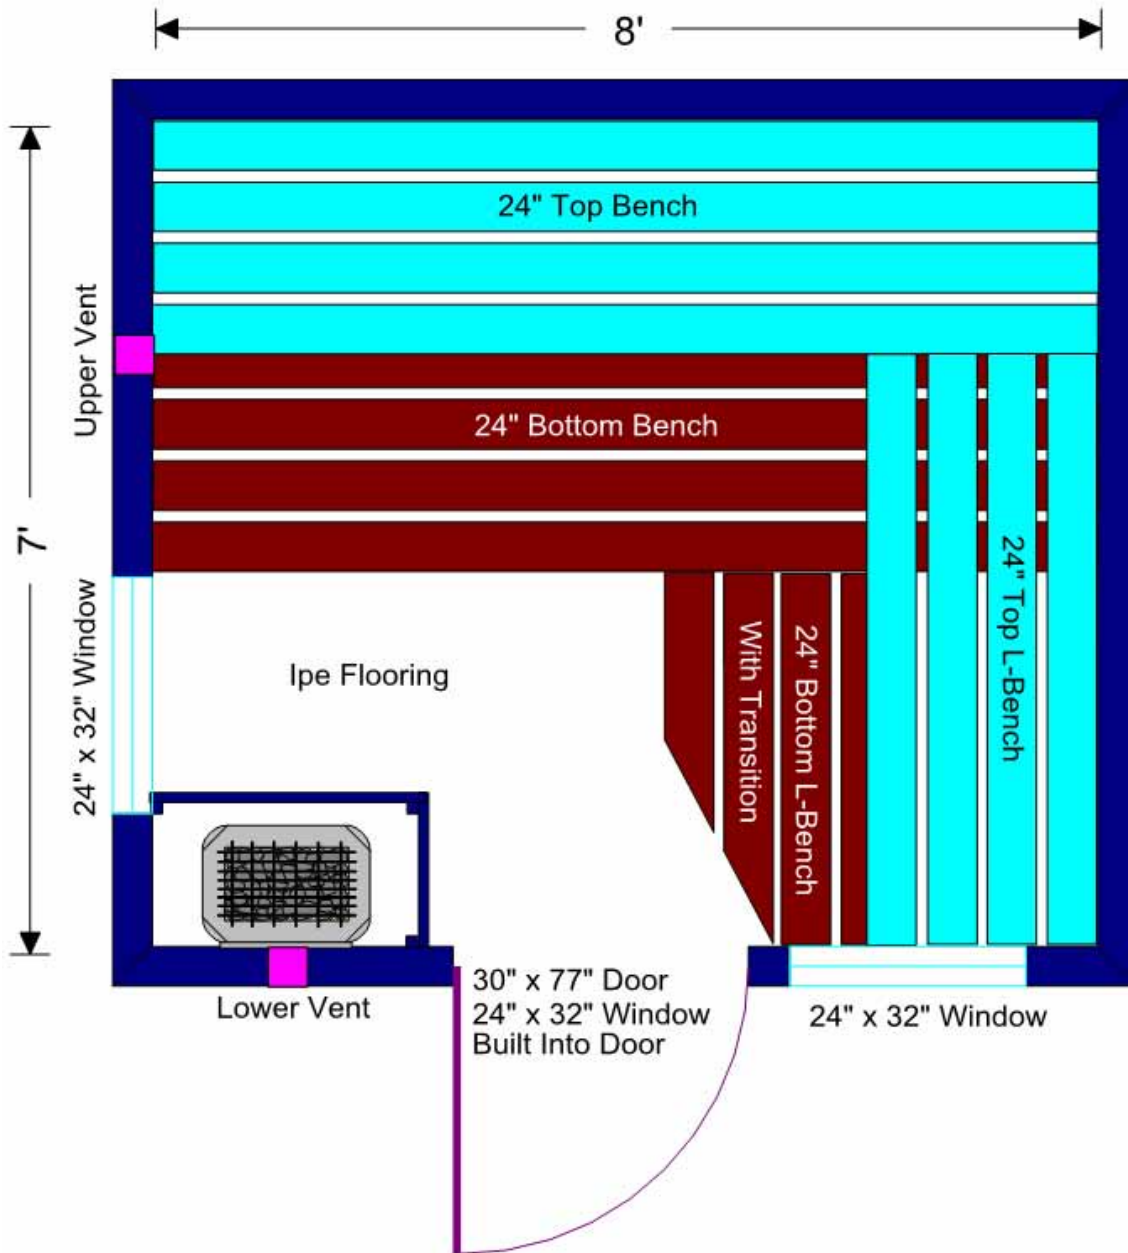

7x8' Residential Sauna Room

Bench Layout

EVERYTHING FOR SAUNA
 1-877-872-2806 toll free
 www.SuperiorSaunas.com

Drawing Details: Size shown is finished liner kit interior size; add paneling thickness to each wall for actual stud to stud framing size.

To Customize this sauna, Fill out ['Custom Sauna Planner'](#) form. For assistance, call our Design Consultants.

Wood type: Aspen, Red Cedar or White Cedar; T&G paneling

Sauna Liner Kit Options Available: Heater models and control type, Door placement and Bench layout, Door style and size, Lighting style, flooring options and more