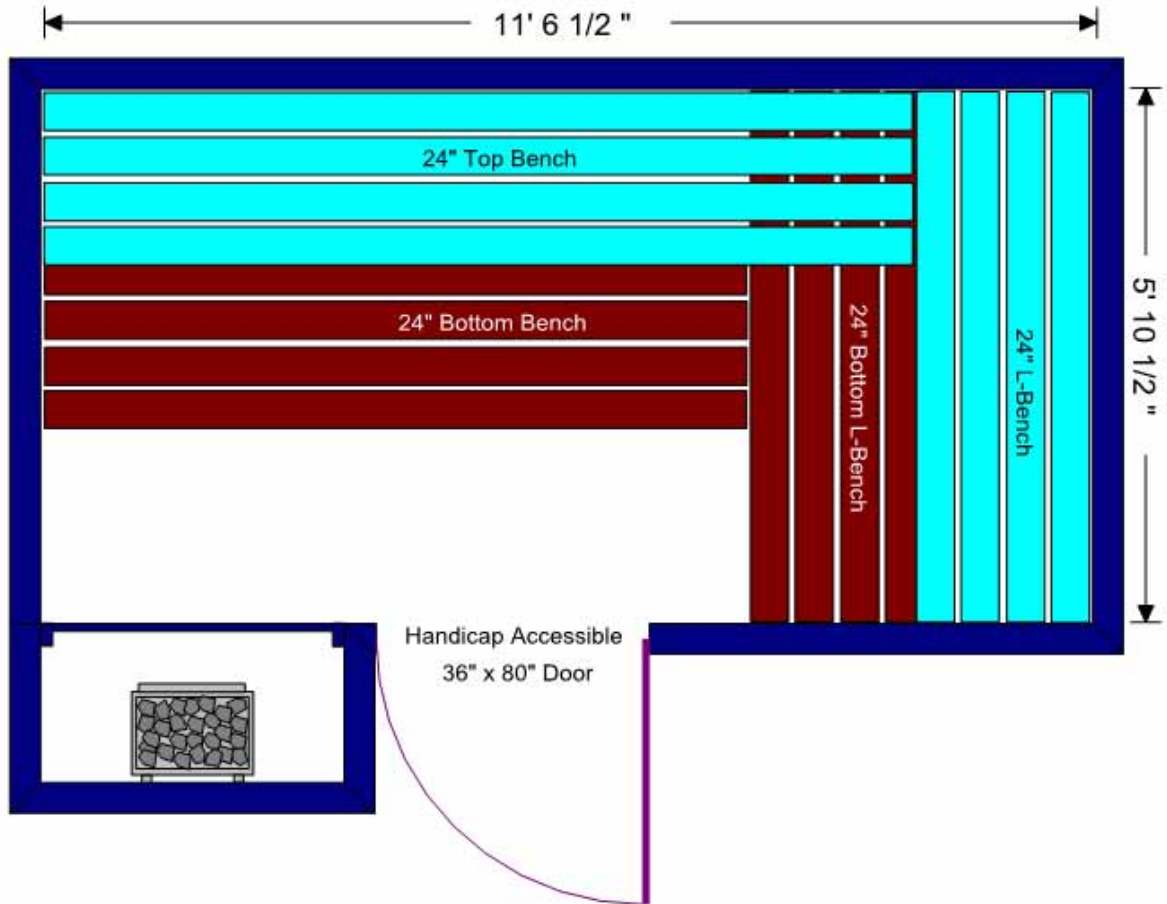

CUSTOM SAUNA LAYOUT  
 FITNESS FACILITY - WOMEN'S SAUNA

EVERYTHING FOR SAUNA  
 1-877-872-2806 toll free  
 www.SuperiorSaunas.com

Drawing Details: Size shown is finished liner kit interior size; add paneling thickness to each wall for actual stud to stud framing size.

To Customize this sauna, Fill out ['Custom Sauna Planner'](#) form. For assistance, call our Design Consultants.

Wood type: Aspen, Red Cedar or White Cedar; T&G paneling

Sauna Liner Kit Options Available: Heater models and control type, Door placement and Bench layout, Door style and size, Lighting style, flooring options and more