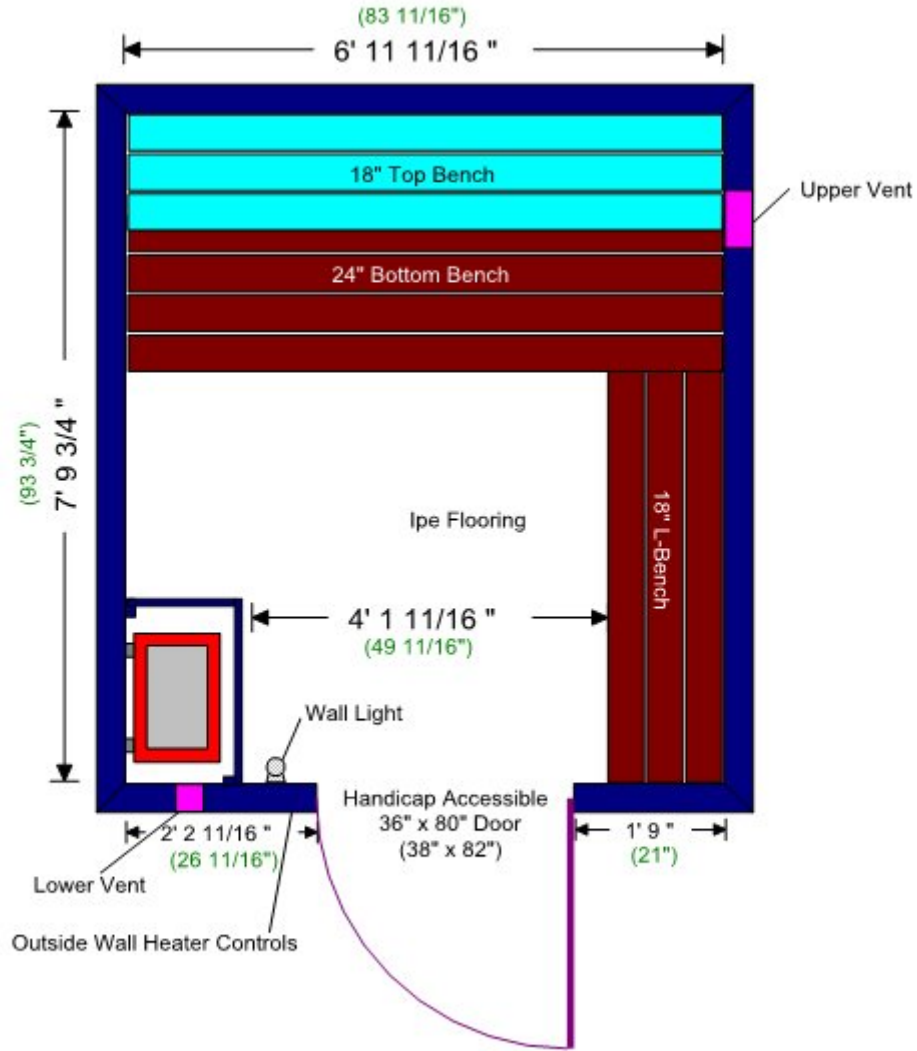

Club House WOMEN's Sauna
 93 3/4" x 83 11/16" finished interior dimensions
 Handicap Accessible

EVERYTHING FOR SAUNA
 1-877-872-2806 toll free
 www.SuperiorSaunas.com

Drawing Details: Size shown is finished liner kit interior size; add paneling thickness to each wall for actual stud to stud framing size.

To Customize this sauna, Fill out ['Custom Sauna Planner'](#) form. For assistance, call our Design Consultants.

Wood type: Aspen, Red Cedar or White Cedar; T&G paneling

Sauna Liner Kit Options Available: Heater models and control type, Door placement and Bench layout, Door style and size, Lighting style, flooring options and more