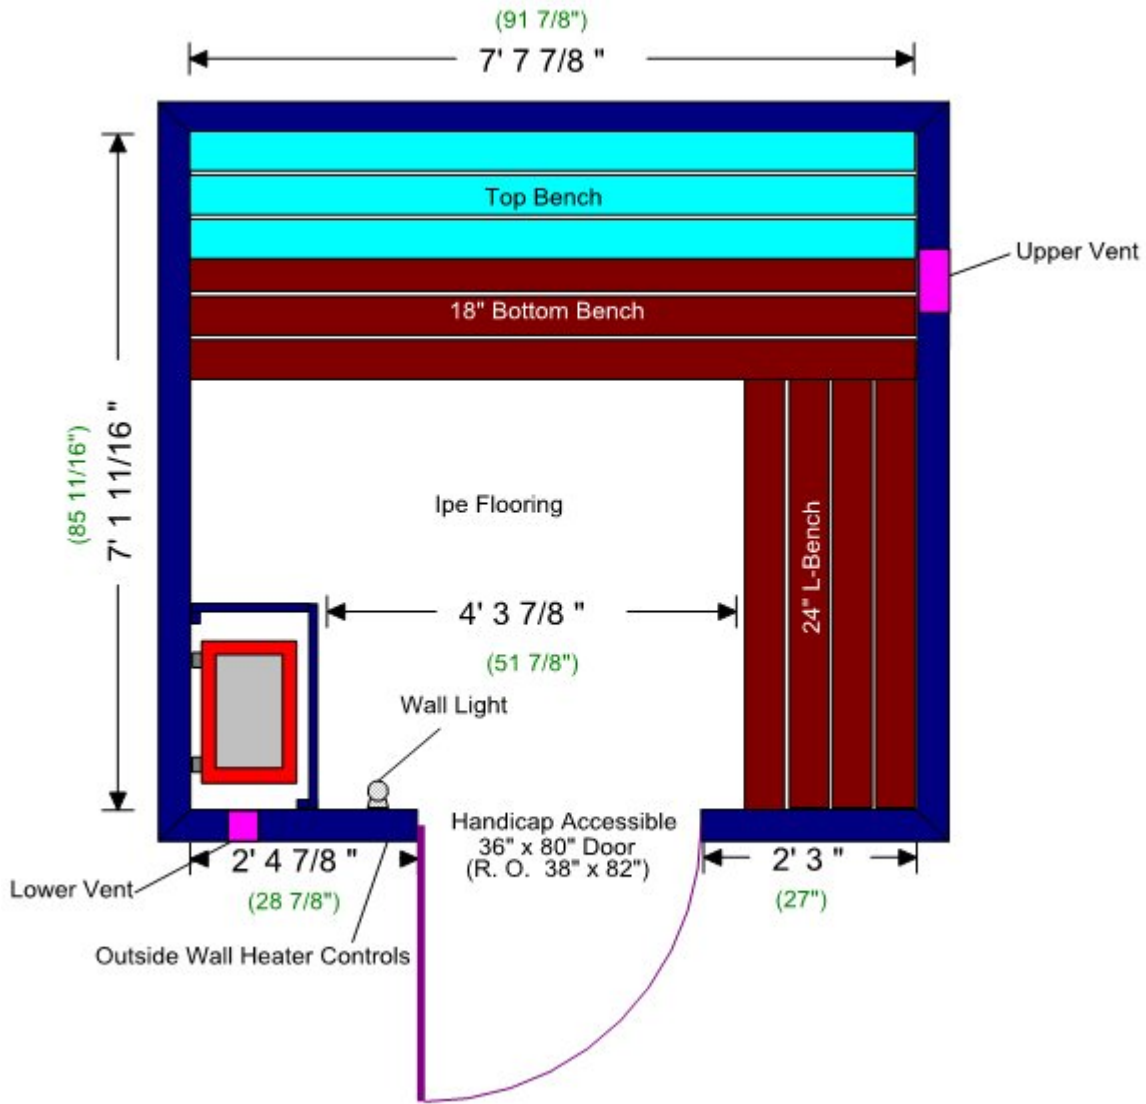

**Club House MEN's Sauna**  
 91 7/8" x 85 11/16" finished interior dimensions  
 Handicap Accessible

EVERYTHING FOR SAUNA  
 1-877-872-2806 toll free  
 www.SuperiorSaunas.com

Drawing Details: Size shown is finished liner kit interior size; add paneling thickness to each wall for actual stud to stud framing size.

To Customize this sauna, Fill out ['Custom Sauna Planner'](#) form. For assistance, call our Design Consultants.

Wood type: Aspen, Red Cedar or White Cedar; T&G paneling

Sauna Liner Kit Options Available: Heater models and control type, Door placement and Bench layout, Door style and size, Lighting style, flooring options and more