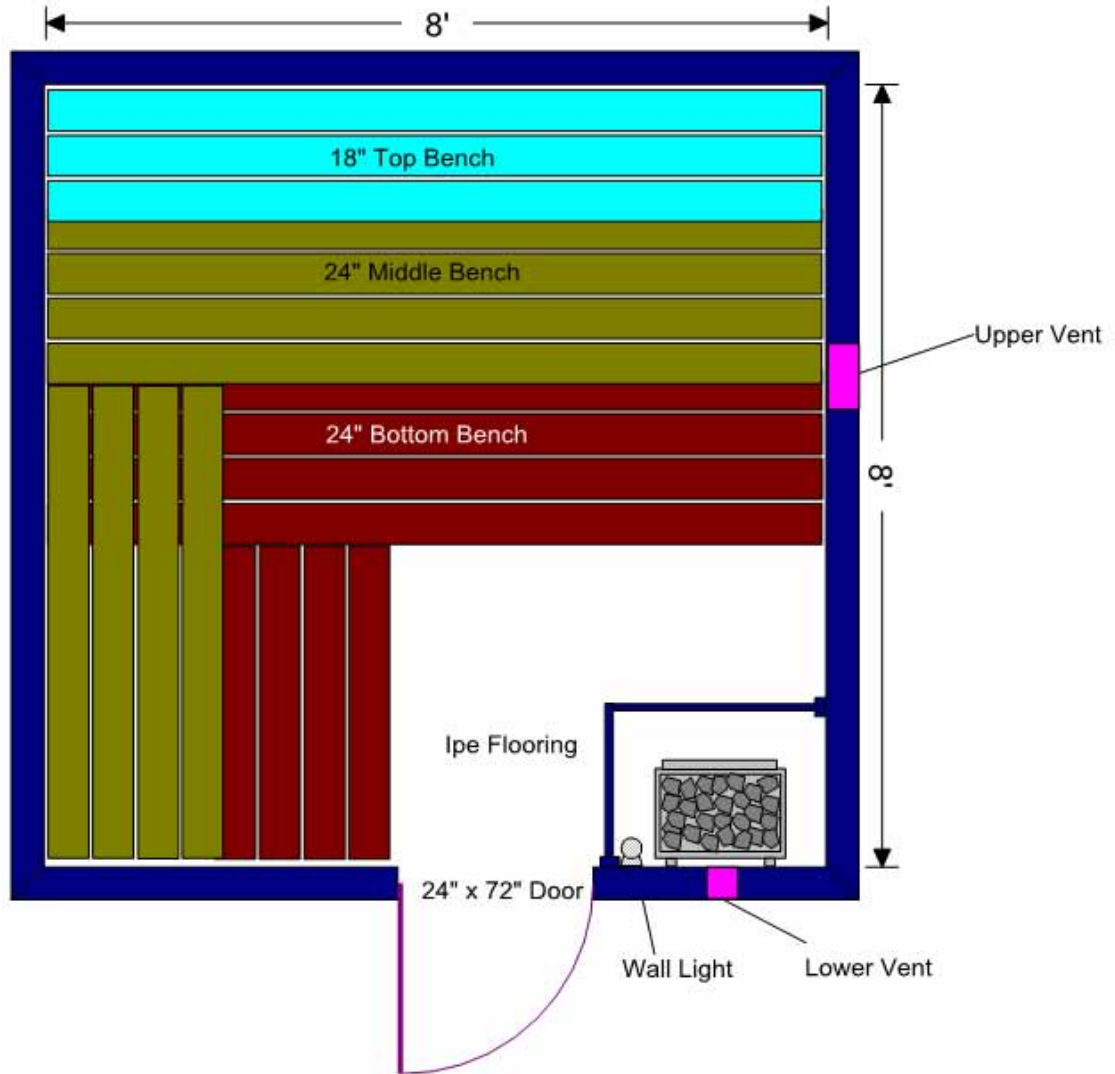

SAUNA LAYOUT 8' x 8' x 7' 6"h
Triple Tier Benches

EVERYTHING FOR SAUNA
1-877-872-2806 toll free
www.SuperiorSaunas.com

Drawing Details: Size shown is finished liner kit interior size; add paneling thickness to each wall for actual stud to stud framing size.

To Customize this sauna, Fill out ['Custom Sauna Planner'](#) form. For assistance, call our Design Consultants.

Wood type: Aspen, Red Cedar or White Cedar; T&G paneling

Sauna Liner Kit Options Available: Heater models and control type, Door placement and Bench layout, Door style and size, Lighting style, flooring options and more