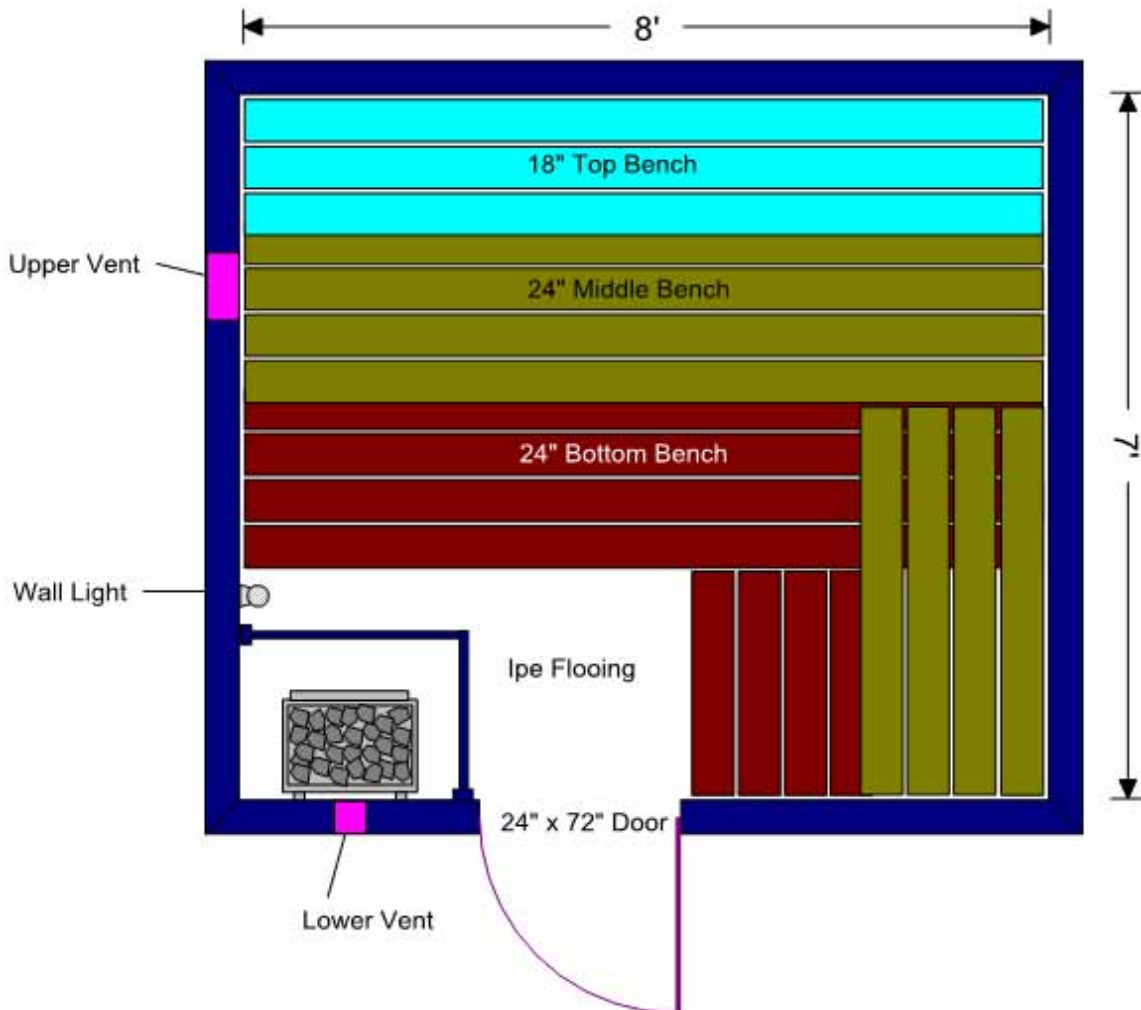

SAUNA LAYOUT 7' x 8' x 7' 6"h  
Triple Tier Benches

EVERYTHING FOR SAUNA  
1-877-872-2806 toll free  
www.SuperiorSaunas.com

Drawing Details: Size shown is finished liner kit interior size; add paneling thickness to each wall for actual stud to stud framing size.

To Customize this sauna, Fill out ['Custom Sauna Planner'](#) form. For assistance, call our Design Consultants.

Wood type: Aspen, Red Cedar or White Cedar; T&G paneling

Sauna Liner Kit Options Available: Heater models and control type, Door placement and Bench layout, Door style and size, Lighting style, flooring options and more