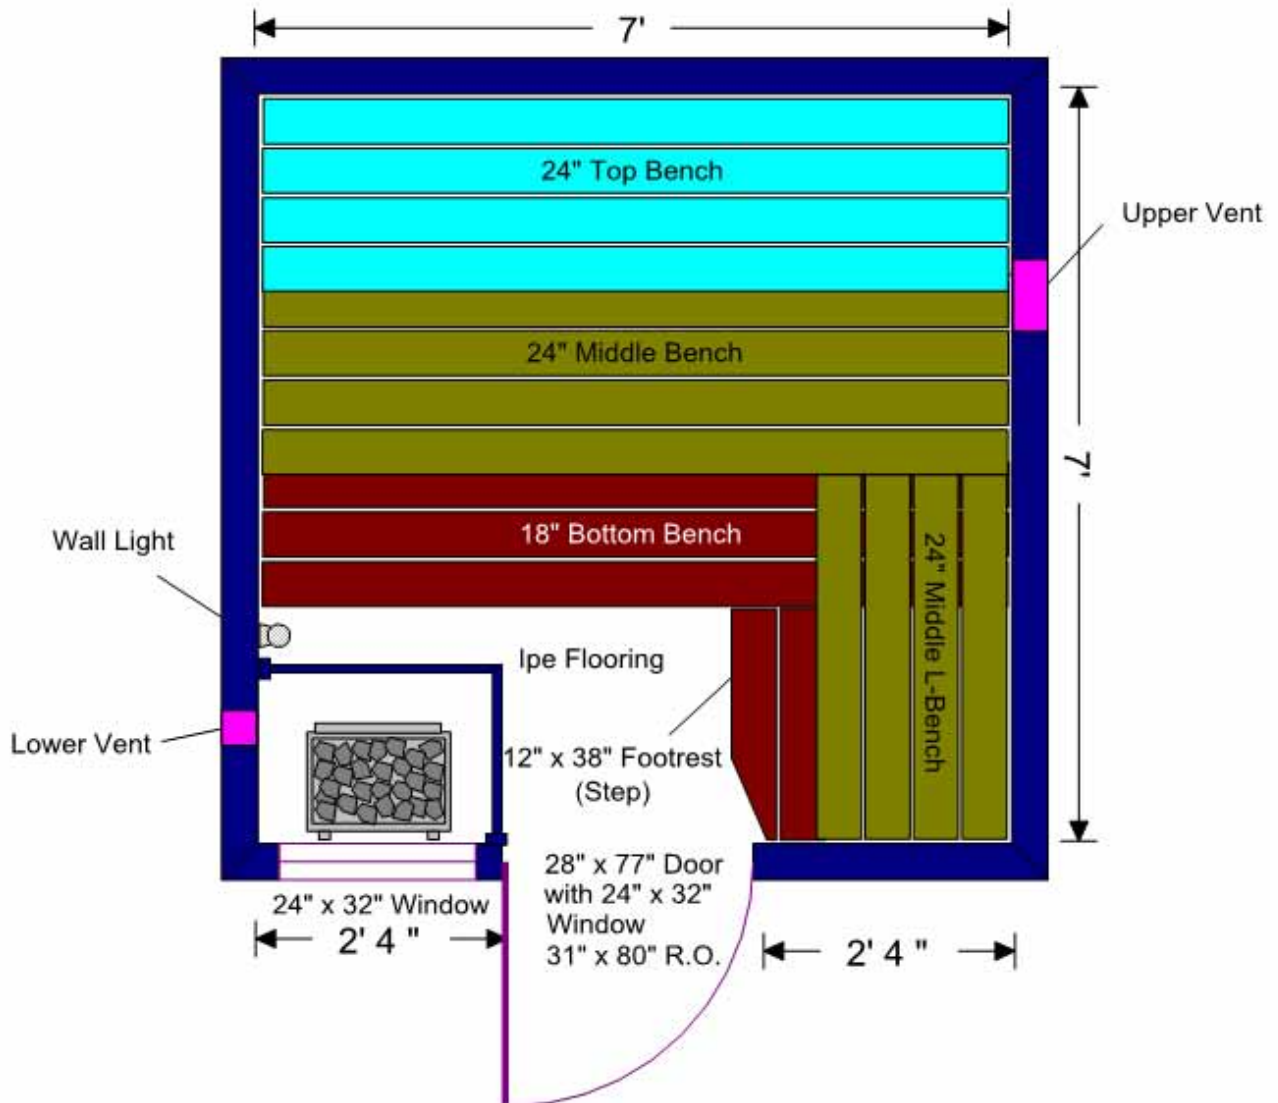

CUSTOM SAUNA LAYOUT 7' x 7' x 7'6" h  
Triple Tier Bench Layout

EVERYTHING FOR SAUNA  
1-877-872-2806 toll free  
www.SuperiorSaunas.com

Drawing Details: Size shown is finished liner kit interior size; add paneling thickness to each wall for actual stud to stud framing size.

To Customize this sauna, Fill out ['Custom Sauna Planner'](#) form. For assistance, call our Design Consultants.

Wood type: Aspen, Red Cedar or White Cedar; T&G paneling

Sauna Liner Kit Options Available: Heater models and control type, Door placement and Bench layout, Door style and size, Lighting style, flooring options and more