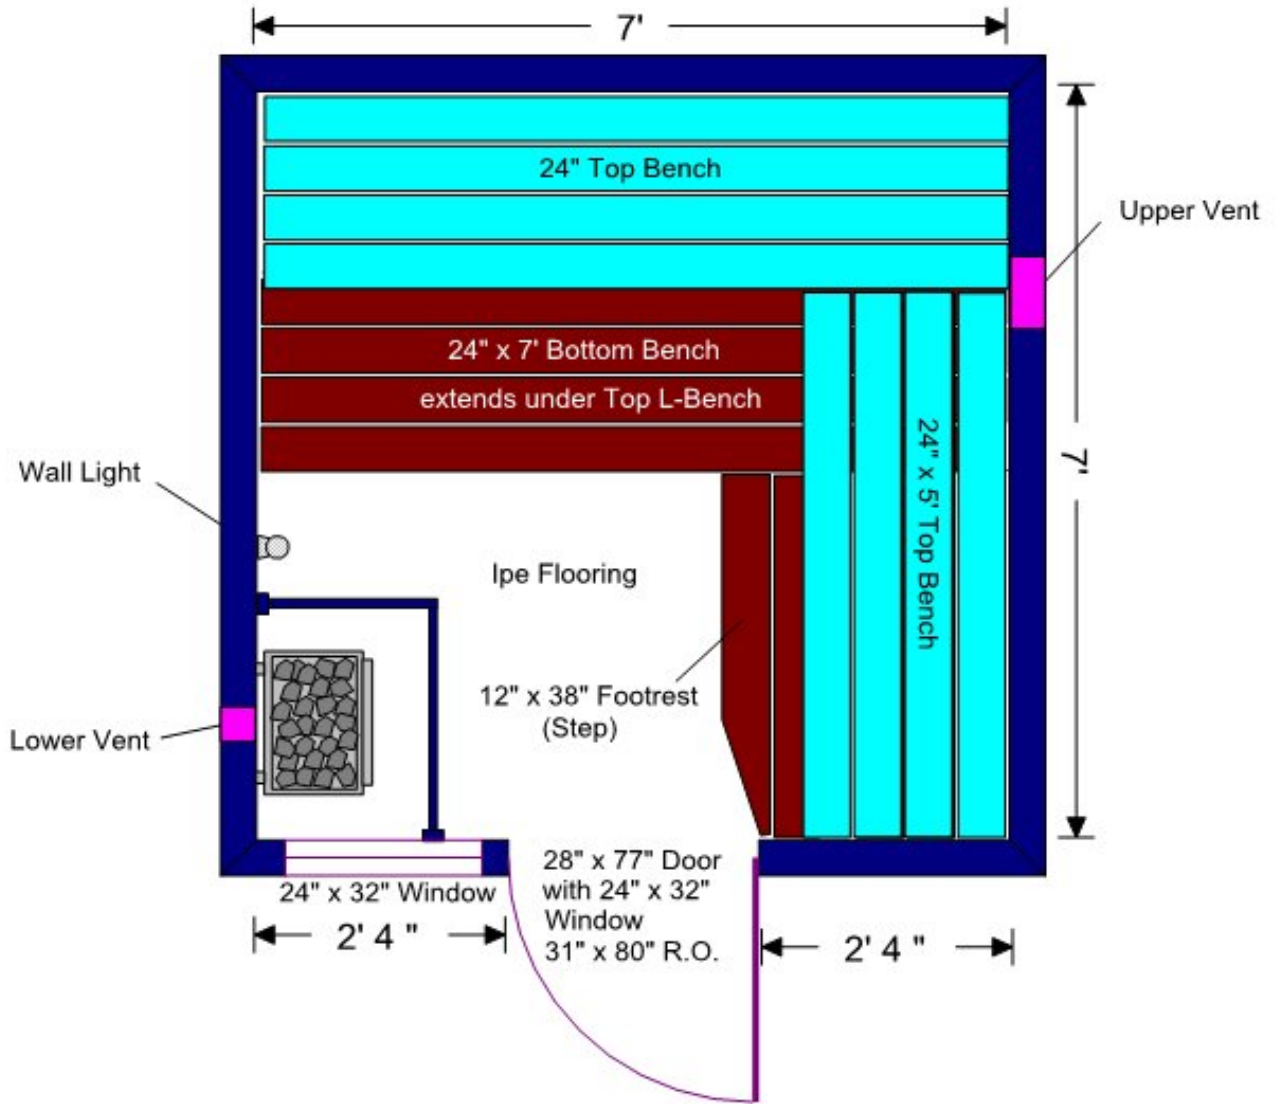

# Sauna Layout 7' x 7' x 7'h

## Double Tier L Benches

EVERYTHING FOR SAUNA  
 1-877-872-2806 toll free  
 www.SuperiorSaunas.com

Drawing Details: Size shown is finished liner kit interior size; add paneling thickness to each wall for actual stud to stud framing size.