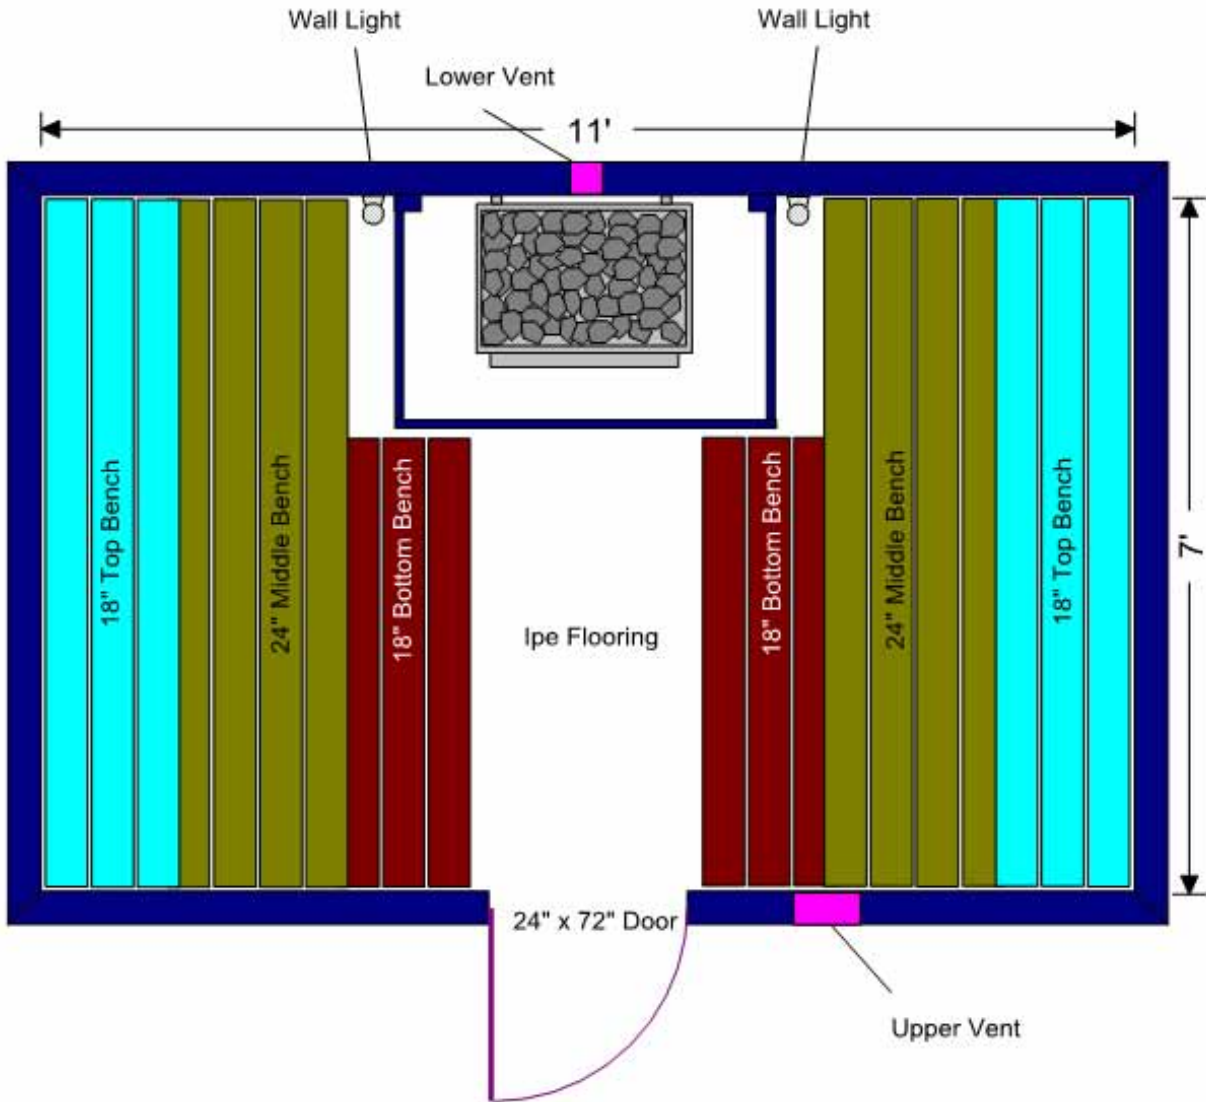

SAUNA LAYOUT 7' x 11' x 7' 6" h

Triple Tier Benches

EVERYTHING FOR SAUNA
 1-877-872-2806 toll free
 www.SuperiorSaunas.com

Drawing Details: Size shown is finished liner kit interior size; add paneling thickness to each wall for actual stud to stud framing size.

To Customize this sauna, Fill out ['Custom Sauna Planner'](#) form. For assistance, call our Design Consultants.

Wood type: Aspen, Red Cedar or White Cedar; T&G paneling

Sauna Liner Kit Options Available: Heater models and control type, Door placement and Bench layout, Door style and size, Lighting style, flooring options and more