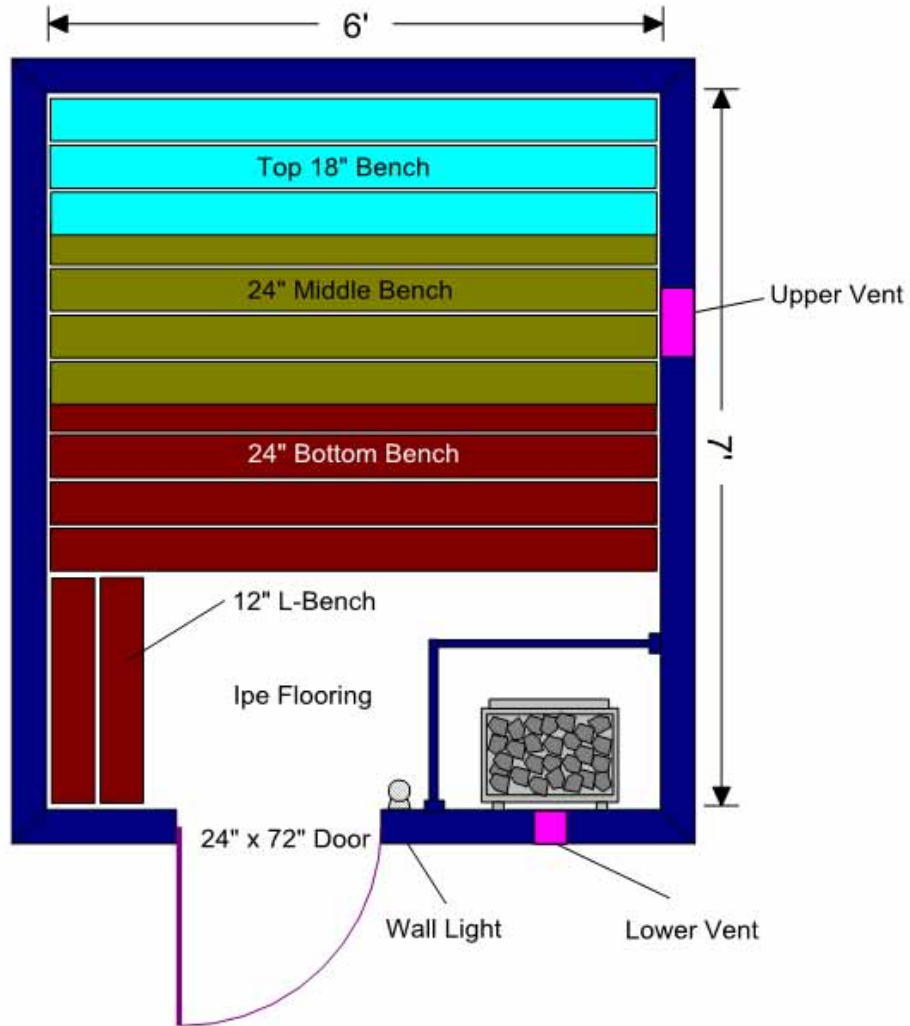

SAUNA LAYOUT 6' x 7' x 7' 6"h  
Triple Tier Benches

EVERYTHING FOR SAUNA  
1-877-872-2806 toll free  
www.SuperiorSaunas.com

Drawing Details: Size shown is finished liner kit interior size; add paneling thickness to each wall for actual stud to stud framing size.

To Customize this sauna, Fill out ['Custom Sauna Planner'](#) form. For assistance, call our Design Consultants.

Wood type: Aspen, Red Cedar or White Cedar; T&G paneling

Sauna Liner Kit Options Available: Heater models and control type, Door placement and Bench layout, Door style and size, Lighting style, flooring options and more