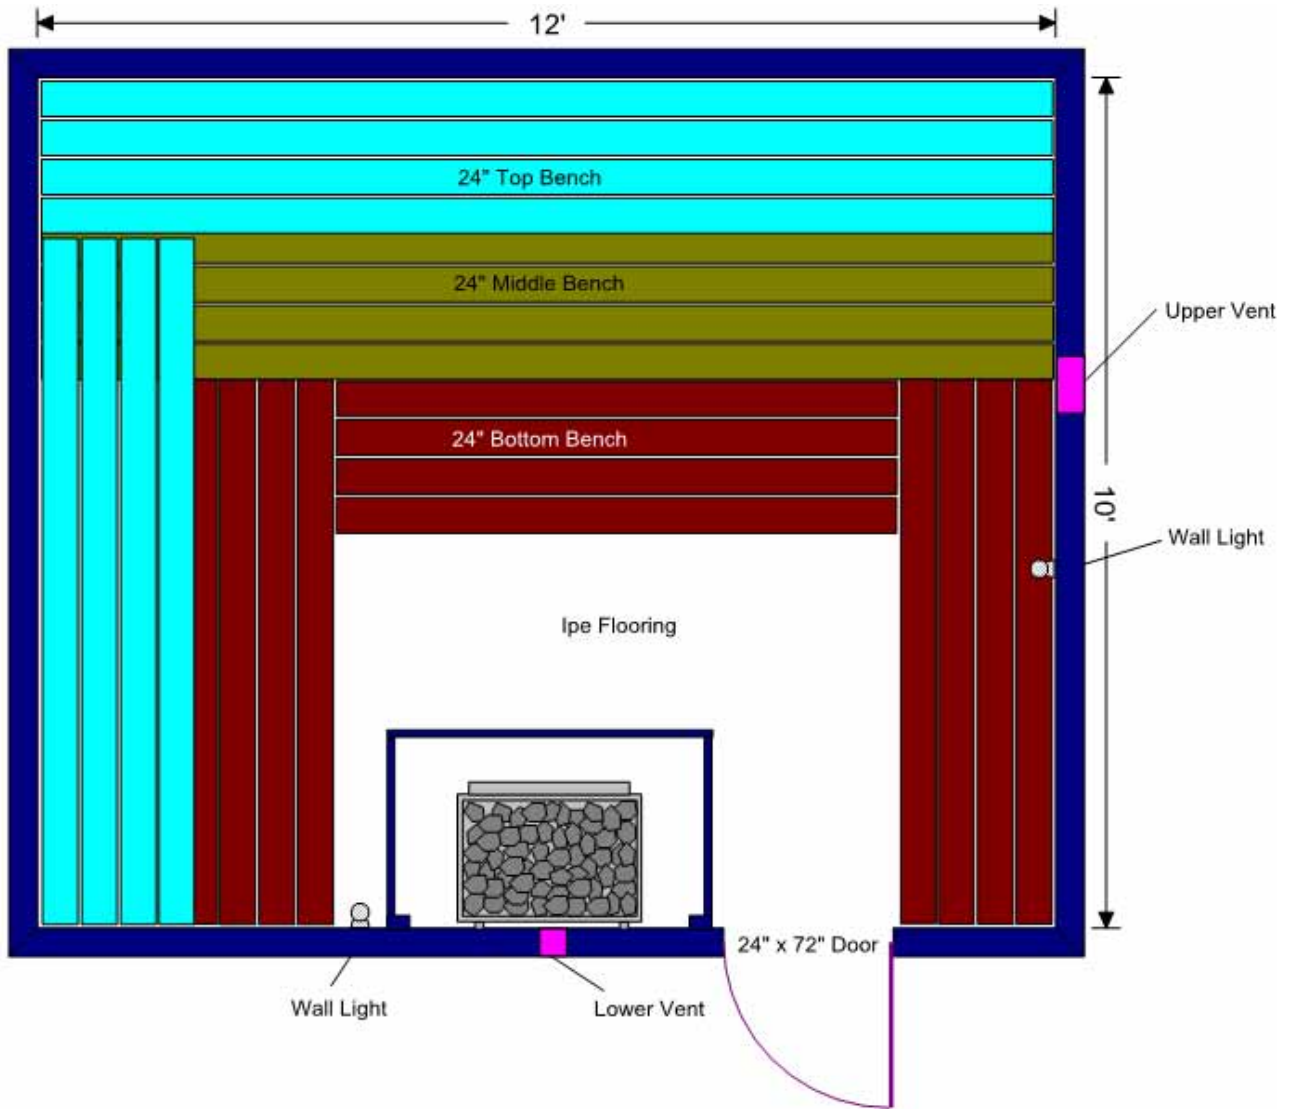

SAUNA LAYOUT 10' x 12' x 7' 6"h  
Triple Tier Deluxe Benches

EVERYTHING FOR SAUNA  
1-877-872-2806 toll free  
www.SuperiorSaunas.com

Drawing Details: Size shown is finished liner kit interior size; add paneling thickness to each wall for actual stud to stud framing size.

To Customize this sauna, Fill out ['Custom Sauna Planner'](#) form. For assistance, call our Design Consultants.

Wood type: Aspen, Red Cedar or White Cedar; T&G paneling

Sauna Liner Kit Options Available: Heater models and control type, Door placement and Bench layout, Door style and size, Lighting style, flooring options and more