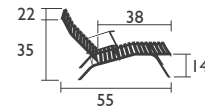

BISTRO (continued)

CHAISE LONGUE (designed by Patrice Hardy)

1601 - CHAISE LONGUE

Steel frame
Curved slats
Adjustable backrest (3 positions)

Accessories: Basics Bistro cushion p. 133

32 LB

HIGH seat

5113 - STOOL

Steel frame
Curved slats made from galvanised steel
Plastic clips for slow, safe folding and unfolding
One-piece cross-beams.

Accessories: Basics Bistro p. 133

NEW Product improvement: new one-piece foot pads for improved hold and easier fitting

17 LB

HIGH table

0250 - HIGH TABLE 28 X 28 INCH

Steel frame
Sheet steel table top

NEW Product improvement: new one-piece foot pads for improved hold and easier fitting

24 LB

BALCONY TABLE (designed by Studio Fermob)

0270 - BALCONY TABLE 22 X 30 INCH

Steel frame
Fold-away sheet steel table top
Adjustable stainless steel attachment system, can be attached to a balustrade or against a wall

31 LB