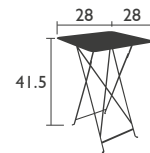

17 LB

## HIGH table

### 0250 - HIGH TABLE 28 X 28 INCH

Steel frame  
Sheet steel table top

**NEW** Product improvement: new one-piece foot pads for improved hold and easier fitting

24 LB