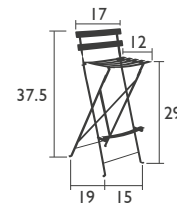

### 1601 - CHAISE LONGUE

Steel frame  
Curved slats  
Adjustable backrest (3 positions)

Accessories: Basics Bistro cushion p. 133

32 LB

## HIGH seat

### 5113 - STOOL

Steel frame  
Curved slats made from galvanised steel  
Plastic clips for slow, safe folding and unfolding  
One-piece cross-beams.

Accessories: Basics Bistro p. 133

**NEW** Product improvement: new one-piece foot pads for improved hold and easier fitting