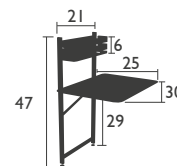

0270 - BALCONY TABLE 22 X 30 INCH

Steel frame
Fold-away sheet steel table top
Adjustable stainless steel attachment system, can be attached to a balustrade or against a wall