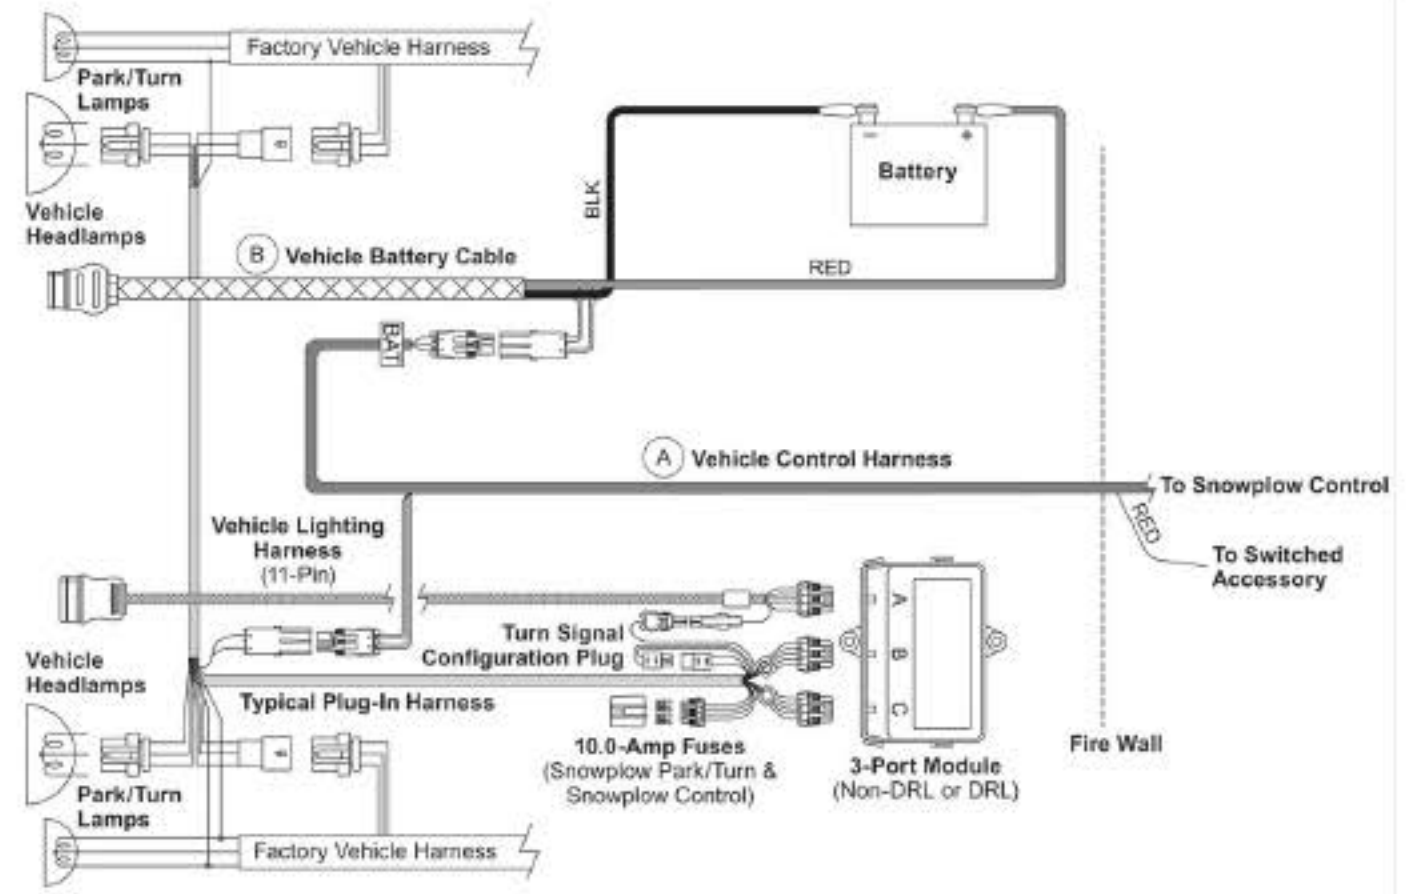

ELECTRICAL COMPONENTS

UltraMount® 2

VEHICLE-SIDE HARNESS DIAGRAM, 3-PORT, 2-PLUG

HEADLAMP KIT

HAND-HELD CONTROL

JOYSTICK CONTROL