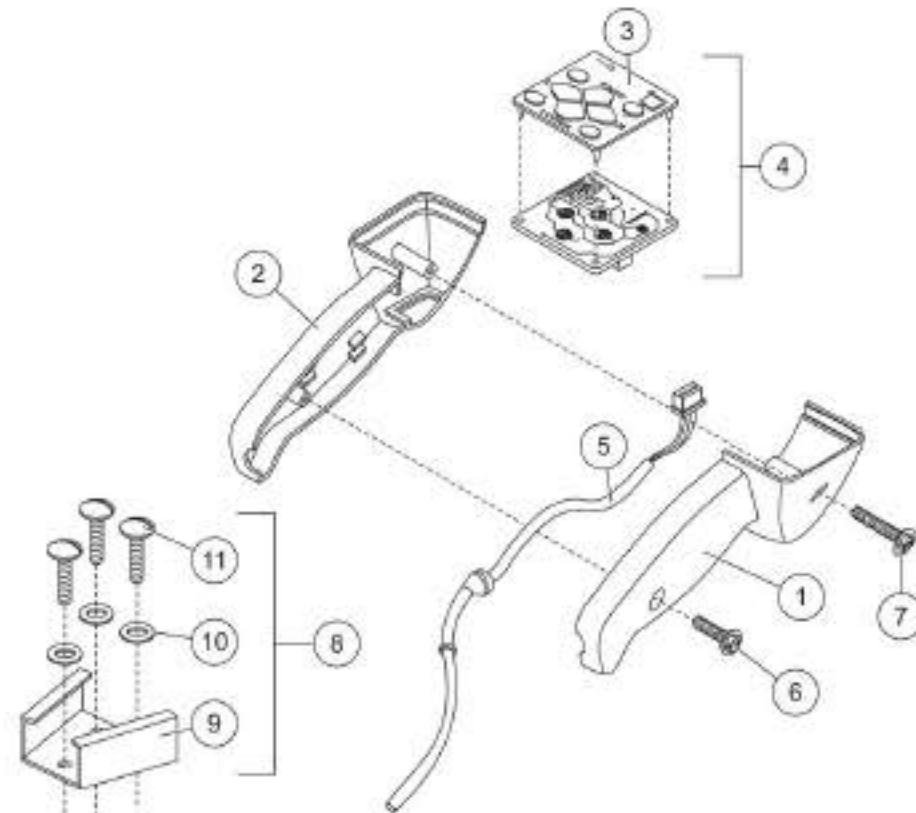

ELECTRICAL COMPONENTS

UltraMount® 2

VEHICLE-SIDE HARNESS DIAGRAM, 3-PORT, 2-PLUG

HEADLAMP KIT

HAND-HELD CONTROL

JOYSTICK CONTROL