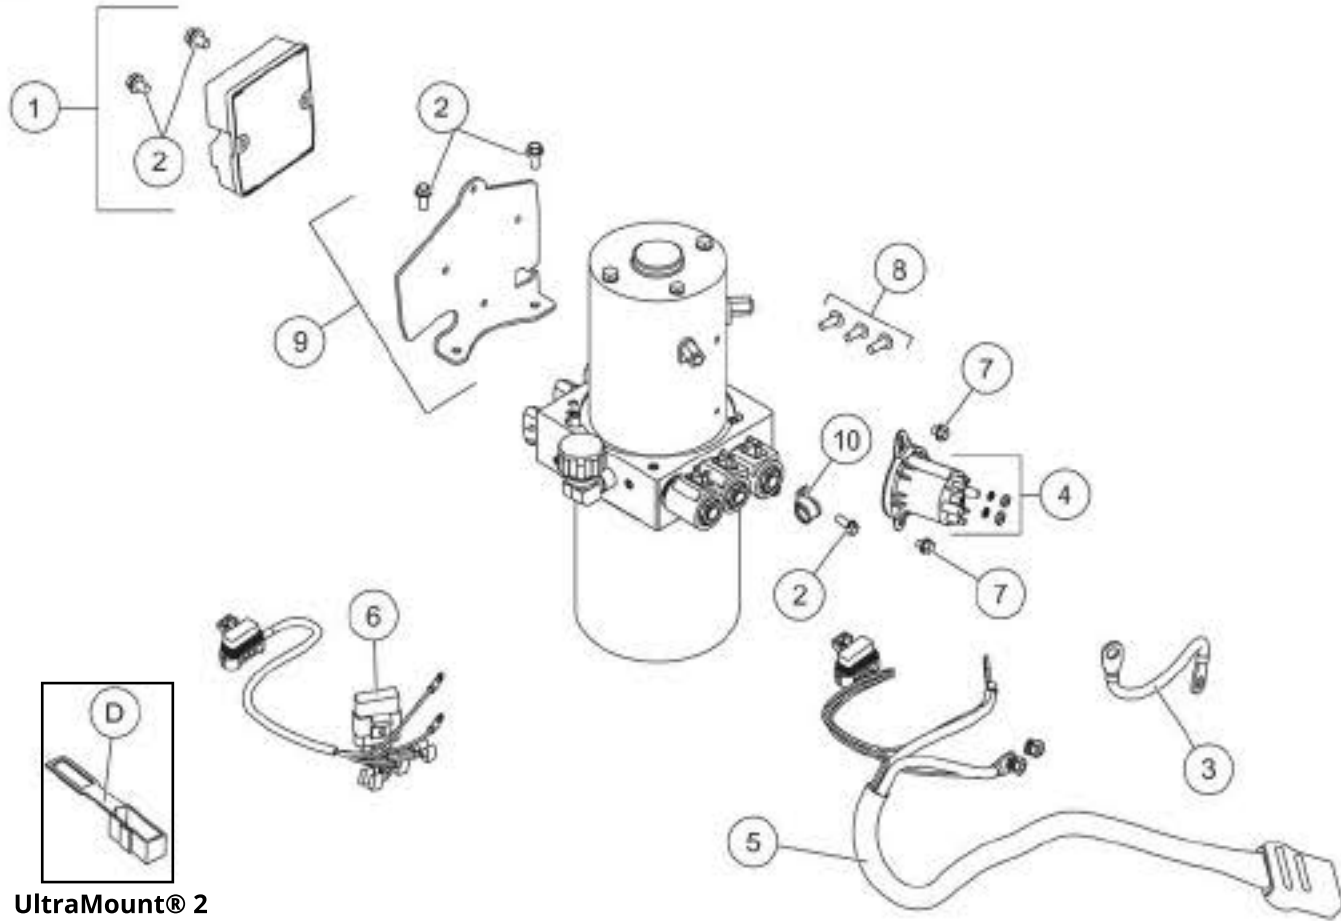

ELECTRICAL COMPONENTS

UltraMount® 2

VEHICLE-SIDE HARNESS DIAGRAM, 3-PORT, 2-PLUG

HEADLAMP KIT

HAND-HELD CONTROL

JOYSTICK CONTROL