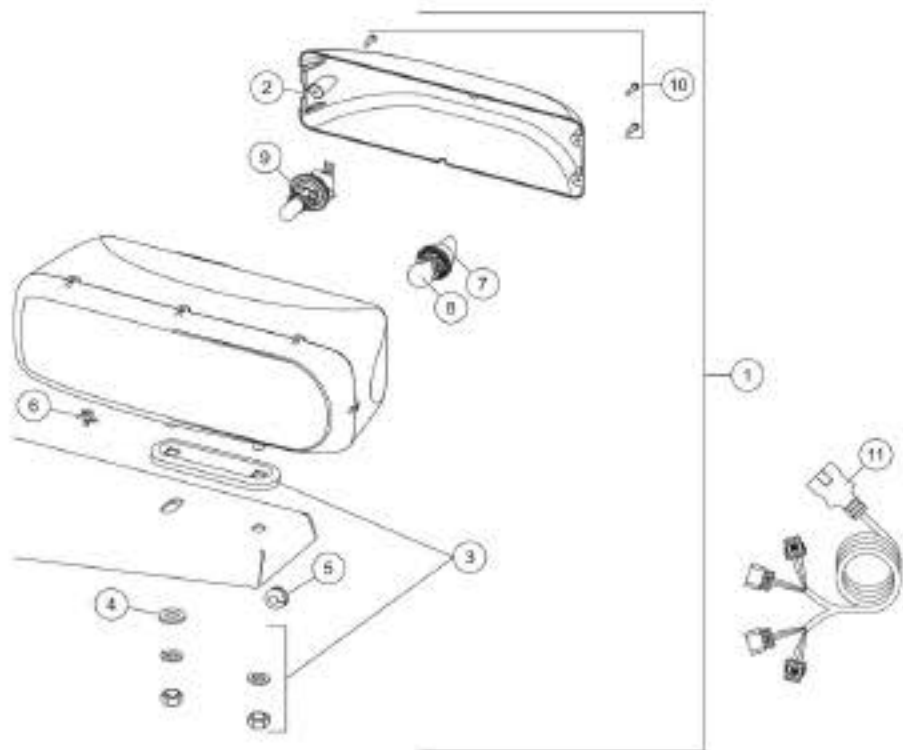

ELECTRICAL COMPONENTS

UltraMount® 2

VEHICLE-SIDE HARNESS DIAGRAM, 3-PORT, 2-PLUG

HEADLAMP KIT

HAND-HELD CONTROL

JOYSTICK CONTROL