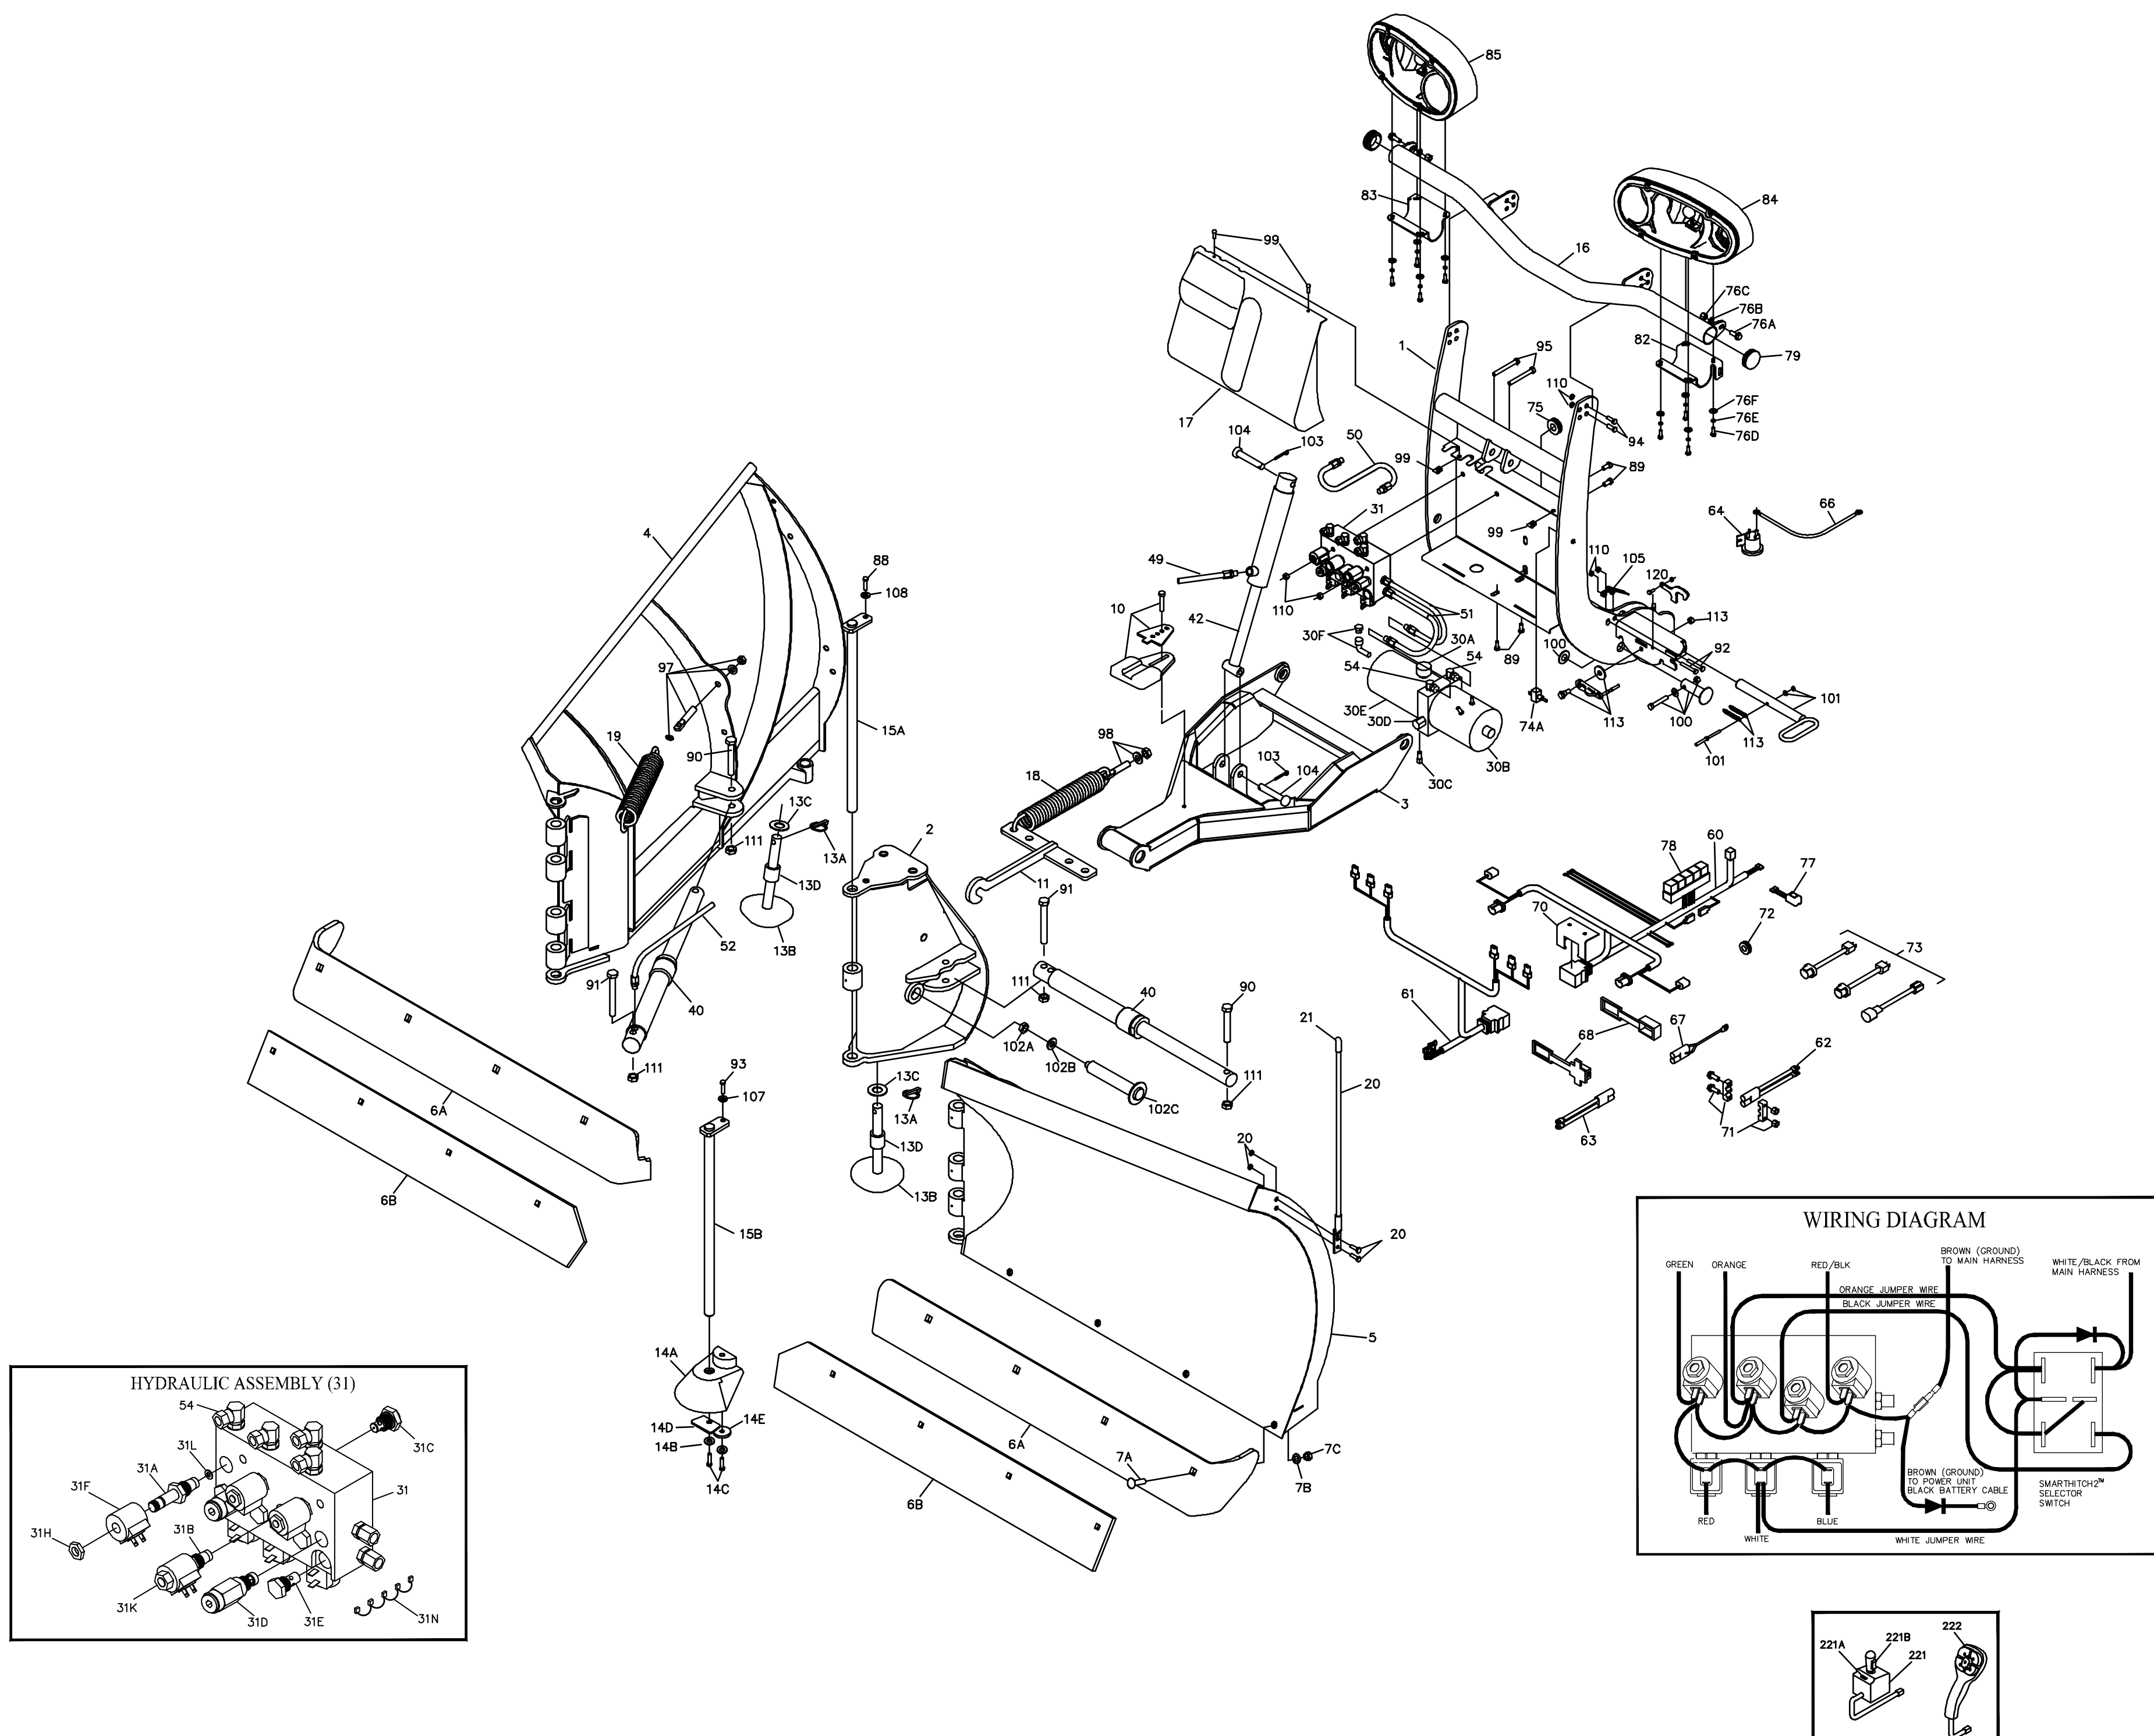

SNOW PLOW

POWER-V
POWER-V, POWER V-XT & MUNICIPAL POWER-V PLOWS
PARTS EXPLOSION
2014-2015

- WELDMENTS
Coupler Assembly (76", 82", 92" RT3 Power-V)
Center Section (76", 82", 92" RT3 Power-V)
Blades
Cutting Edges
Plow Components
Hydraulic Power Unit
Hydraulic Valve Assembly
Cylinders & Cylinder Seal Kits
Hoses & Fittings
Options & Accessories

- ELECTRICAL
Light and Control Harness
BOLTS
PINS, NUTS, WASHERS, & OTHER HARDWARE

BOSS Products/Northern Star Industries, Inc. reserves the right under its continuous product improvement policy to change construction or design details and furnish equipment when so altered without reference to illustrations or specifications used herein.