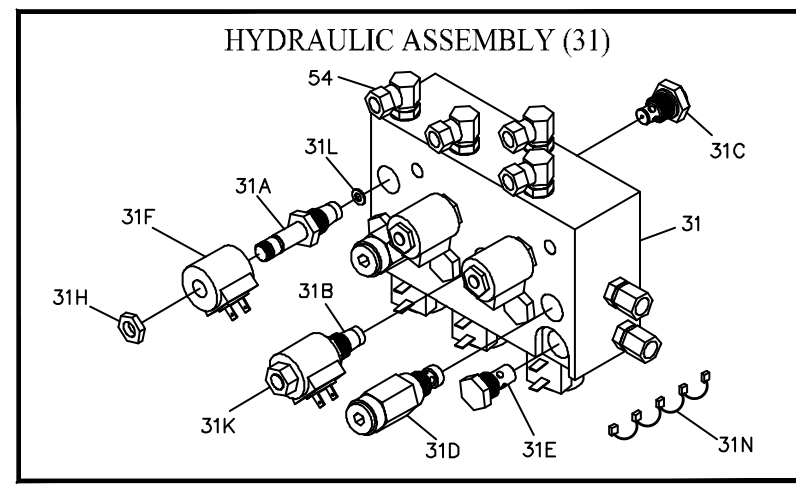

SNOW PLOW

POWER-V
POWER-V, POWER V-XT & MUNICIPAL POWER-V PLOWS
PARTS EXPLOSION
2014-2015

- WELDMENTS
Coupler Assembly (76", 82", 92" RT3 Power-V)
Center Section (76", 82", 92" RT3 Power-V)
Blades
Cutting Edges
Plow Components
Hydraulic Power Unit
Hydraulic Valve Assembly
Cylinders & Cylinder Seal Kits
Hoses & Fittings
Options & Accessories

- ELECTRICAL
Light and Control Harness
BOLTS
PINS, NUTS, WASHERS, & OTHER HARDWARE

BOSS Products/Northern Star Industries, Inc. reserves the right under its continuous product improvement policy to change construction or design details and furnish equipment when so altered without reference to illustrations or specifications used herein.