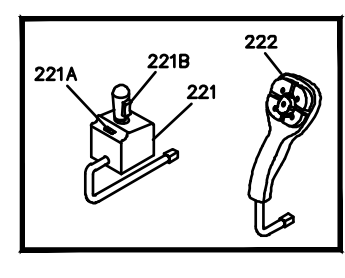

SNOW PLOW

POWER-V
POWER-V, POWER V-XT & MUNICIPAL POWER-V PLOWS
PARTS EXPLOSION
2014-2015

- WELDMENTS
Coupler Assembly (76", 82", 92" RT3 Power-V)
Center Section (76", 82", 92" RT3 Power-V)
Blades
Cutting Edges
Plow Components
Hydraulic Power Unit
Hydraulic Valve Assembly
Cylinders & Cylinder Seal Kits
Hoses & Fittings
Options & Accessories

- ELECTRICAL
Light and Control Harness
BOLTS
PINS, NUTS, WASHERS, & OTHER HARDWARE

BOSS Products/Northern Star Industries, Inc. reserves the right under its continuous product improvement policy to change construction or design details and furnish equipment when so altered without reference to illustrations or specifications used herein.