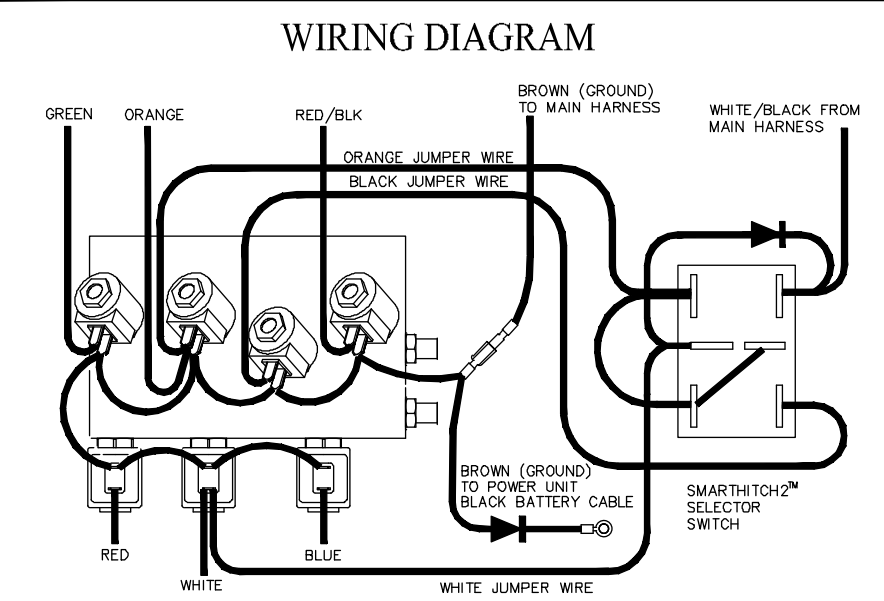

SNOW PLOW

POWER-V
POWER-V, POWER V-XT & MUNICIPAL POWER-V PLOWS
PARTS EXPLOSION
2014-2015

- WELDMENTS
Coupler Assembly (76", 82", 92" RT3 Power-V)
Center Section (76", 82", 92" RT3 Power-V)
Blades
Cutting Edges
Plow Components
Hydraulic Power Unit
Hydraulic Valve Assembly
Cylinders & Cylinder Seal Kits
Hoses & Fittings
Options & Accessories

- ELECTRICAL
Light and Control Harness
BOLTS
PINS, NUTS, WASHERS, & OTHER HARDWARE

BOSS Products/Northern Star Industries, Inc. reserves the right under its continuous product improvement policy to change construction or design details and furnish equipment when so altered without reference to illustrations or specifications used herein.