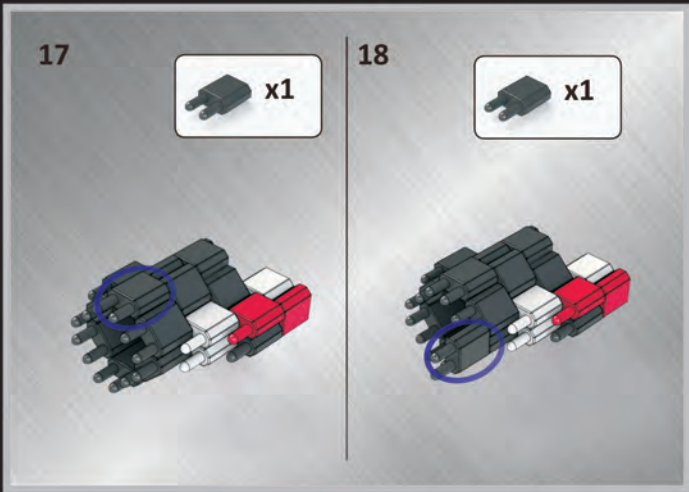

WARNING: CHOKING HAZARD.
Toy contains small parts. Not for children under 3 years

PINBLOCK INC.
BROOKLYN, NY 11214

MADE IN CHINA

FUSION JET

Ages 7-14 900 PCS* 2 in 1 Building Toy
*Actual quantity may be more

WARNING:
CHOKING HAZARD-Small parts.
Not for children under 3 years

FRONT LEFT THRUSTER

FRONT LEFT THRUSTER

FRONT RIGHT THRUSTER

FRONT RIGHT THRUSTER

LEFT REAR THRUSTER

LEFT REAR THRUSTER

LEFT REAR THRUSTER