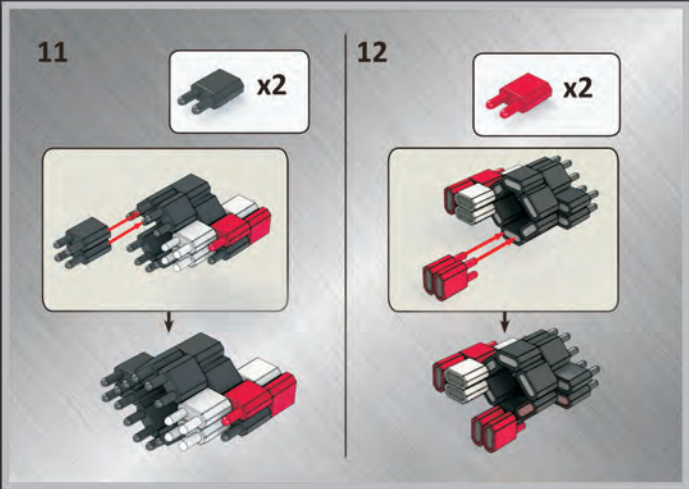

WARNING: CHOKING HAZARD.
Toy contains small parts. Not for children under 3 years

PINBLOCK INC.
BROOKLYN, NY 11214

MADE IN CHINA

FUSION JET

Ages 7-14 900 PCS* 2 in 1 Building Toy
*Actual quantity may be more

WARNING:
CHOKING HAZARD-Small parts.
Not for children under 3 years

FRONT LEFT THRUSTER

FRONT LEFT THRUSTER

FRONT RIGHT THRUSTER

FRONT RIGHT THRUSTER

LEFT REAR THRUSTER

LEFT REAR THRUSTER

LEFT REAR THRUSTER