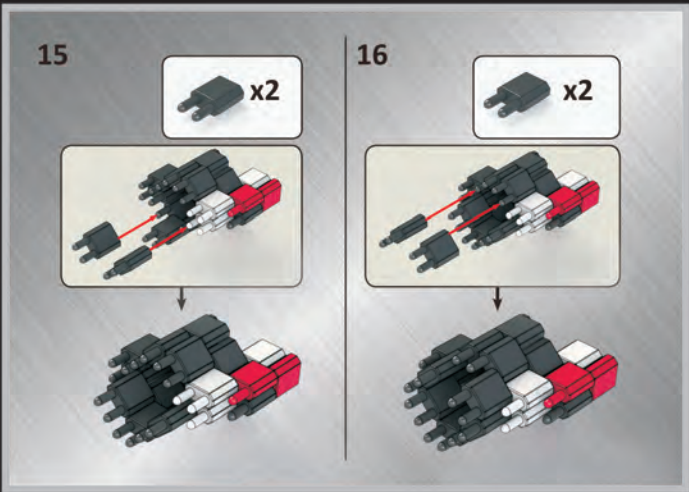

WARNING: CHOKING HAZARD.
Toy contains small parts. Not for children under 3 years

PINBLOCK INC.
BROOKLYN, NY 11214

MADE IN CHINA

FUSION JET

Ages 7-14 900 PCS* 2 in 1 Building Toy
*Actual quantity may be more

WARNING:
CHOKING HAZARD-Small parts.
Not for children under 3 years

FRONT LEFT THRUSTER

FRONT LEFT THRUSTER

FRONT RIGHT THRUSTER

FRONT RIGHT THRUSTER

LEFT REAR THRUSTER

LEFT REAR THRUSTER

LEFT REAR THRUSTER