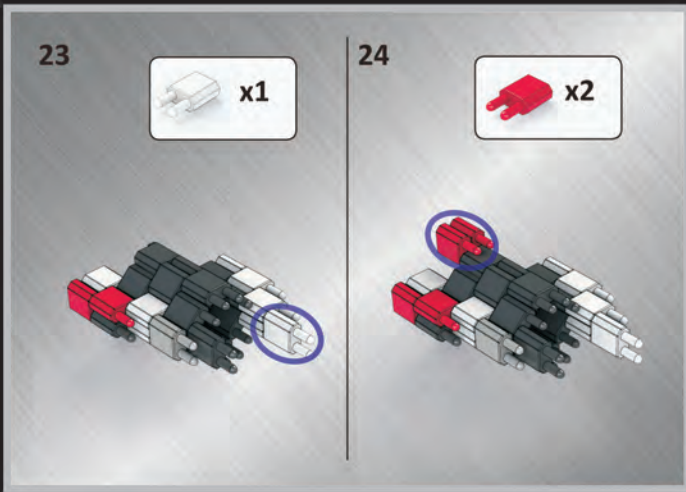

WARNING: CHOKING HAZARD.
Toy contains small parts. Not for children under 3 years

PINBLOCK INC.
BROOKLYN, NY 11214

MADE IN CHINA

FUSION JET

Ages 7-14 900 PCS* 2 in 1 Building Toy
*Actual quantity may be more

WARNING:
CHOKING HAZARD-Small parts.
Not for children under 3 years

FRONT LEFT THRUSTER

FRONT LEFT THRUSTER

FRONT RIGHT THRUSTER

FRONT RIGHT THRUSTER

LEFT REAR THRUSTER

LEFT REAR THRUSTER

LEFT REAR THRUSTER