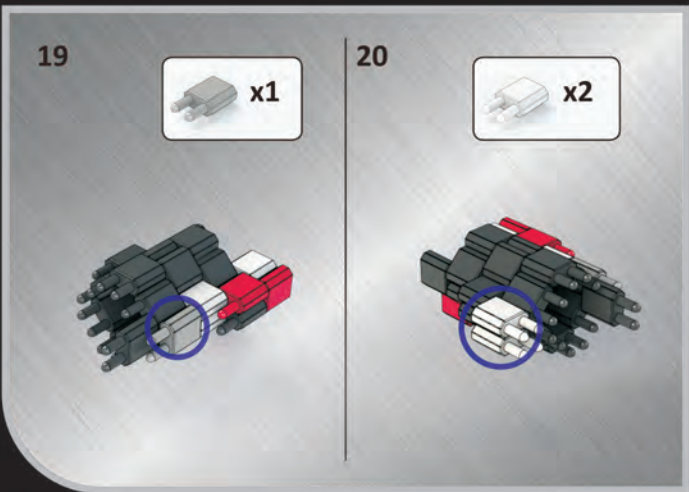

WARNING: CHOKING HAZARD.
Toy contains small parts. Not for children under 3 years

PINBLOCK INC.
BROOKLYN, NY 11214

MADE IN CHINA

FUSION JET

Ages 7-14 900 PCS* 2 in 1 Building Toy
*Actual quantity may be more

WARNING:
CHOKING HAZARD-Small parts.
Not for children under 3 years

FRONT LEFT THRUSTER

FRONT LEFT THRUSTER

FRONT RIGHT THRUSTER

FRONT RIGHT THRUSTER

LEFT REAR THRUSTER

LEFT REAR THRUSTER

LEFT REAR THRUSTER