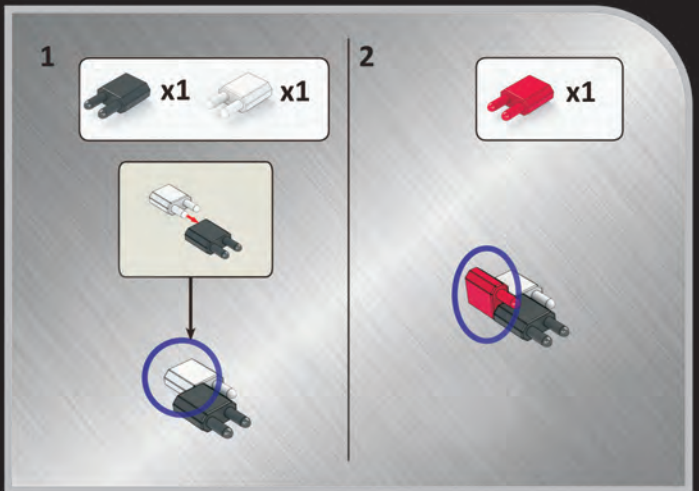

WARNING: CHOKING HAZARD.
Toy contains small parts. Not for children under 3 years

PINBLOCK INC.
BROOKLYN, NY 11214

MADE IN CHINA

FUSION JET

Ages 7-14 900 PCS* 2 in 1 Building Toy
*Actual quantity may be more

WARNING:
CHOKING HAZARD-Small parts.
Not for children under 3 years

FRONT LEFT THRUSTER

FRONT LEFT THRUSTER

FRONT RIGHT THRUSTER

FRONT RIGHT THRUSTER

LEFT REAR THRUSTER

LEFT REAR THRUSTER

LEFT REAR THRUSTER