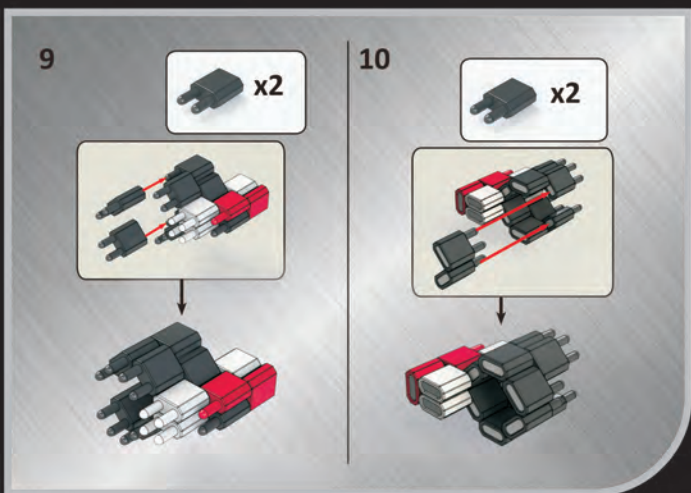

WARNING: CHOKING HAZARD.
Toy contains small parts. Not for children under 3 years

PINBLOCK INC.
BROOKLYN, NY 11214

MADE IN CHINA

FUSION JET

Ages 7-14 900 PCS* 2 in 1 Building Toy
*Actual quantity may be more

WARNING:
CHOKING HAZARD-Small parts.
Not for children under 3 years

FRONT LEFT THRUSTER

FRONT LEFT THRUSTER

FRONT RIGHT THRUSTER

FRONT RIGHT THRUSTER

LEFT REAR THRUSTER

LEFT REAR THRUSTER

LEFT REAR THRUSTER