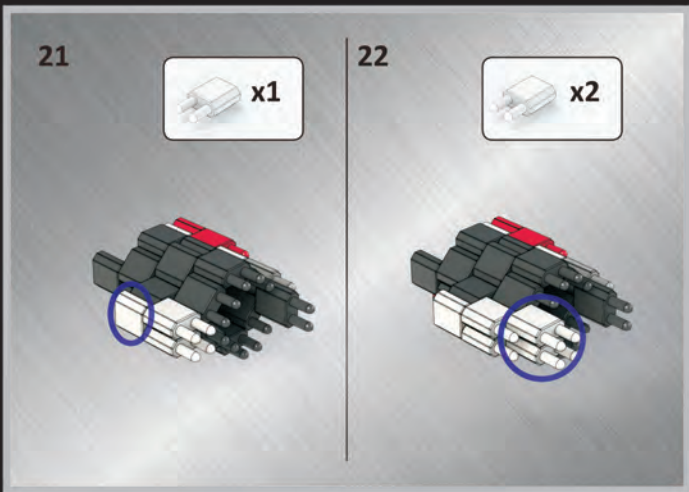

WARNING: CHOKING HAZARD.
Toy contains small parts. Not for children under 3 years

PINBLOCK INC.
BROOKLYN, NY 11214

MADE IN CHINA

FUSION JET

Ages 7-14 900 PCS* 2 in 1 Building Toy
*Actual quantity may be more

WARNING:
CHOKING HAZARD-Small parts.
Not for children under 3 years

FRONT LEFT THRUSTER

FRONT LEFT THRUSTER

FRONT RIGHT THRUSTER

FRONT RIGHT THRUSTER

LEFT REAR THRUSTER

LEFT REAR THRUSTER

LEFT REAR THRUSTER