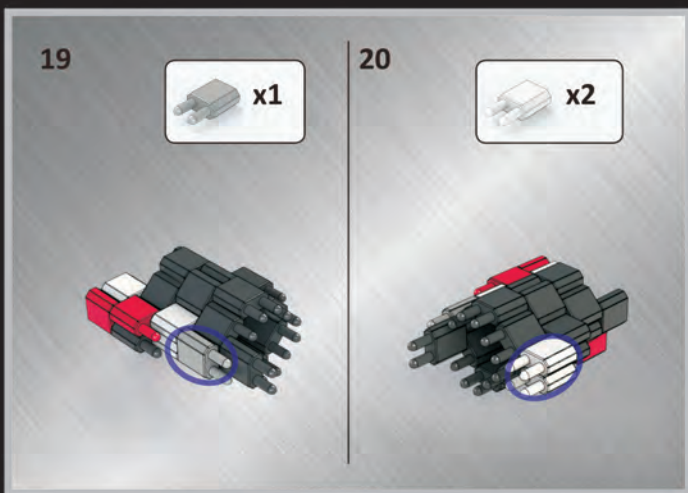

WARNING: CHOKING HAZARD.
Toy contains small parts. Not for children under 3 years

PINBLOCK INC.
BROOKLYN, NY 11214

MADE IN CHINA

FUSION JET

Ages 7-14 900 PCS* 2 in 1 Building Toy
*Actual quantity may be more

WARNING:
CHOKING HAZARD-Small parts.
Not for children under 3 years

FRONT LEFT THRUSTER

FRONT LEFT THRUSTER

FRONT RIGHT THRUSTER

FRONT RIGHT THRUSTER

LEFT REAR THRUSTER

LEFT REAR THRUSTER

LEFT REAR THRUSTER