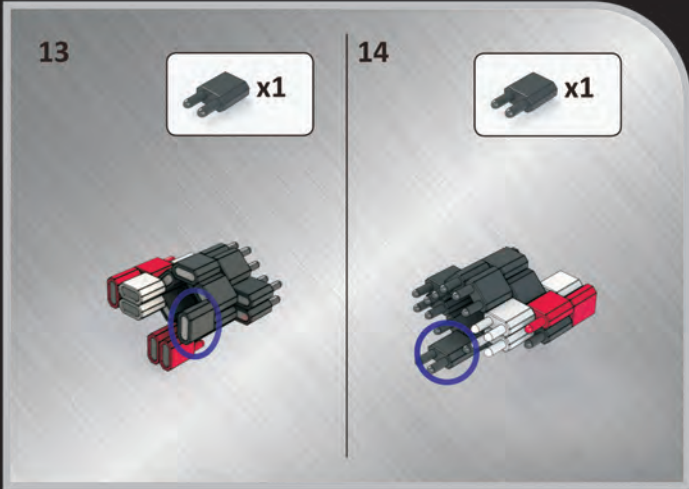

WARNING: CHOKING HAZARD.
Toy contains small parts. Not for children under 3 years

PINBLOCK INC.
BROOKLYN, NY 11214

MADE IN CHINA

FUSION JET

Ages 7-14 900 PCS* 2 in 1 Building Toy
*Actual quantity may be more

WARNING:
CHOKING HAZARD-Small parts.
Not for children under 3 years

FRONT LEFT THRUSTER

FRONT LEFT THRUSTER

FRONT RIGHT THRUSTER

FRONT RIGHT THRUSTER

LEFT REAR THRUSTER

LEFT REAR THRUSTER

LEFT REAR THRUSTER