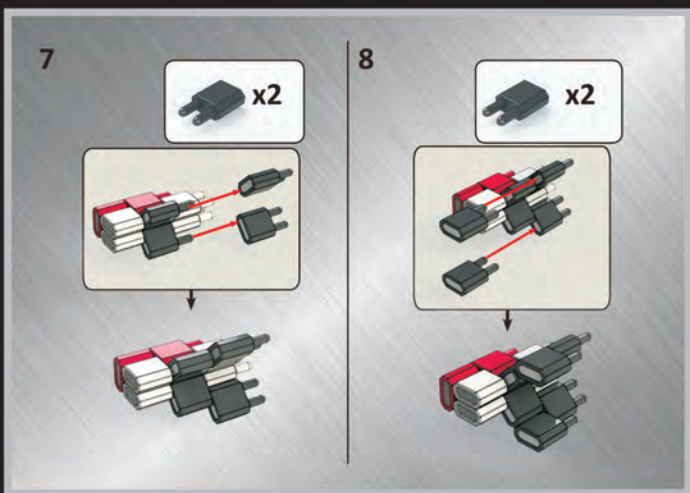

WARNING: CHOKING HAZARD.
Toy contains small parts. Not for children under 3 years

PINBLOCK INC.
BROOKLYN, NY 11214

MADE IN CHINA

FUSION JET

Ages 7-14 900 PCS* 2 in 1 Building Toy
*Actual quantity may be more

WARNING:
CHOKING HAZARD-Small parts.
Not for children under 3 years

FRONT LEFT THRUSTER

FRONT LEFT THRUSTER

FRONT RIGHT THRUSTER

FRONT RIGHT THRUSTER

LEFT REAR THRUSTER

LEFT REAR THRUSTER

LEFT REAR THRUSTER