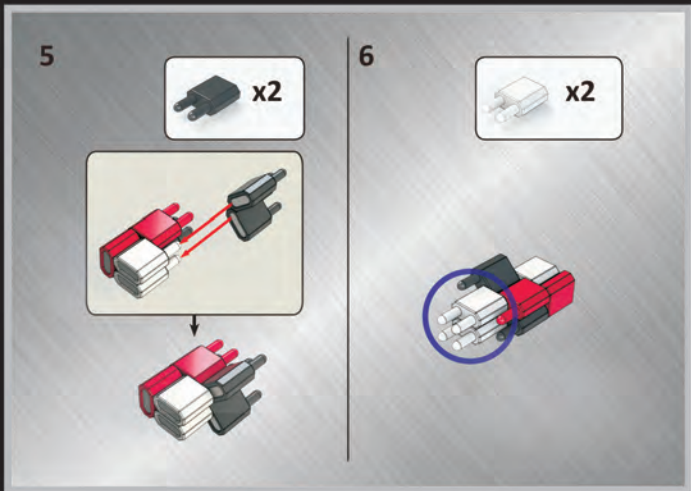

WARNING: CHOKING HAZARD.
Toy contains small parts. Not for children under 3 years

PINBLOCK INC.
BROOKLYN, NY 11214

MADE IN CHINA

FUSION JET

Ages 7-14 900 PCS* 2 in 1 Building Toy
*Actual quantity may be more

WARNING:
CHOKING HAZARD-Small parts.
Not for children under 3 years

FRONT LEFT THRUSTER

FRONT LEFT THRUSTER

FRONT RIGHT THRUSTER

FRONT RIGHT THRUSTER

LEFT REAR THRUSTER

LEFT REAR THRUSTER

LEFT REAR THRUSTER