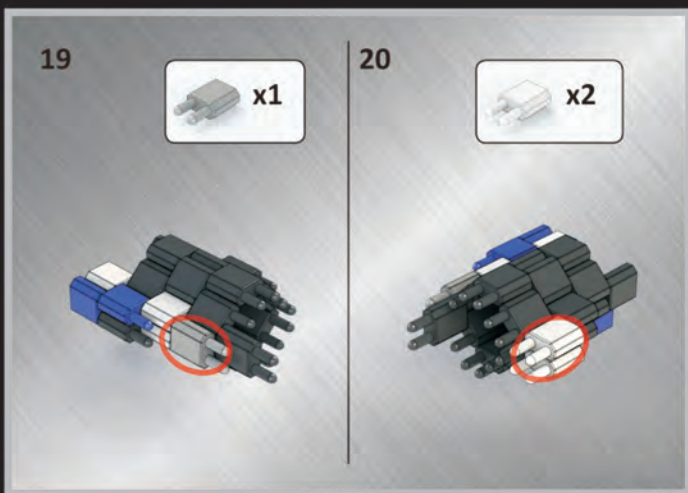

WARNING: CHOKING HAZARD.
Toy contains small parts. Not for children under 3 years

PINBLOCK INC.
BROOKLYN, NY 11214

MADE IN CHINA

FUSION JET

Ages 7-14 900 PCS* 2 in 1 Building Toy
*Actual quantity may be more

 **WARNING:**
CHOKING HAZARD-Small parts.
Not for children under 3 years

FRONT LEFT THRUSTER

FRONT LEFT THRUSTER

FRONT RIGHT THRUSTER

FRONT RIGHT THRUSTER

LEFT REAR THRUSTER

LEFT REAR THRUSTER

LEFT REAR THRUSTER