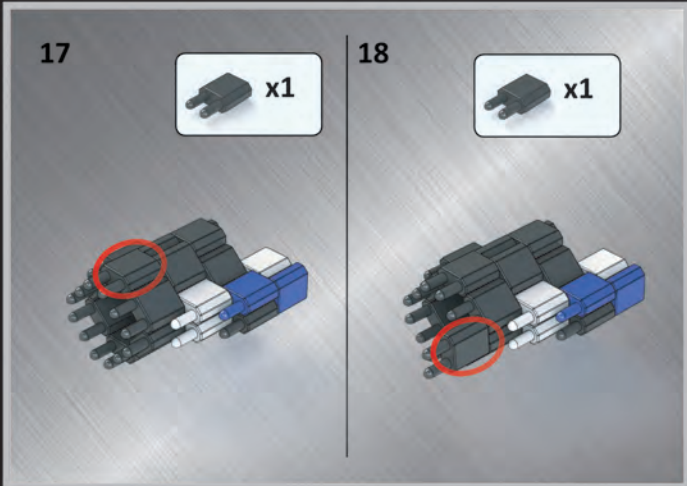

WARNING: CHOKING HAZARD.
Toy contains small parts. Not for children under 3 years

PINBLOCK INC.
BROOKLYN, NY 11214

MADE IN CHINA

FUSION JET

Ages 7-14 900 PCS* 2 in 1 Building Toy
*Actual quantity may be more

 **WARNING:**
CHOKING HAZARD-Small parts.
Not for children under 3 years

FRONT LEFT THRUSTER

FRONT LEFT THRUSTER

FRONT RIGHT THRUSTER

FRONT RIGHT THRUSTER

LEFT REAR THRUSTER

LEFT REAR THRUSTER

LEFT REAR THRUSTER