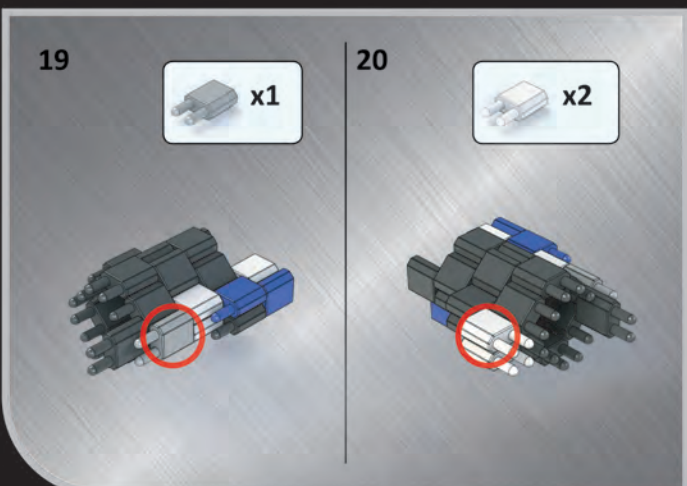

WARNING: CHOKING HAZARD.
Toy contains small parts. Not for children under 3 years

PINBLOCK INC.
BROOKLYN, NY 11214

MADE IN CHINA

FUSION JET

Ages 7-14 900 PCS* 2 in 1 Building Toy
*Actual quantity may be more

 **WARNING:**
CHOKING HAZARD-Small parts.
Not for children under 3 years

FRONT LEFT THRUSTER

FRONT LEFT THRUSTER

FRONT RIGHT THRUSTER

FRONT RIGHT THRUSTER

LEFT REAR THRUSTER

LEFT REAR THRUSTER

LEFT REAR THRUSTER