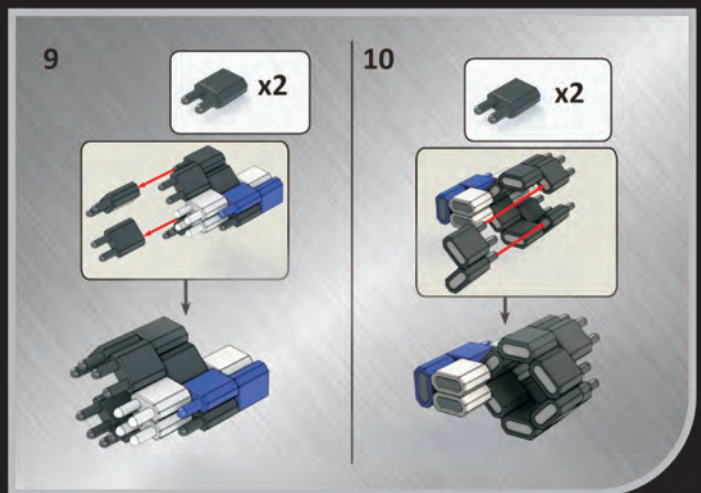

WARNING: CHOKING HAZARD.
Toy contains small parts. Not for children under 3 years

PINBLOCK INC.
BROOKLYN, NY 11214

MADE IN CHINA

FUSION JET

Ages 7-14 900 PCS* 2 in 1 Building Toy
*Actual quantity may be more

 **WARNING:**
CHOKING HAZARD-Small parts.
Not for children under 3 years

FRONT LEFT THRUSTER

FRONT LEFT THRUSTER

FRONT RIGHT THRUSTER

FRONT RIGHT THRUSTER

LEFT REAR THRUSTER

LEFT REAR THRUSTER

LEFT REAR THRUSTER