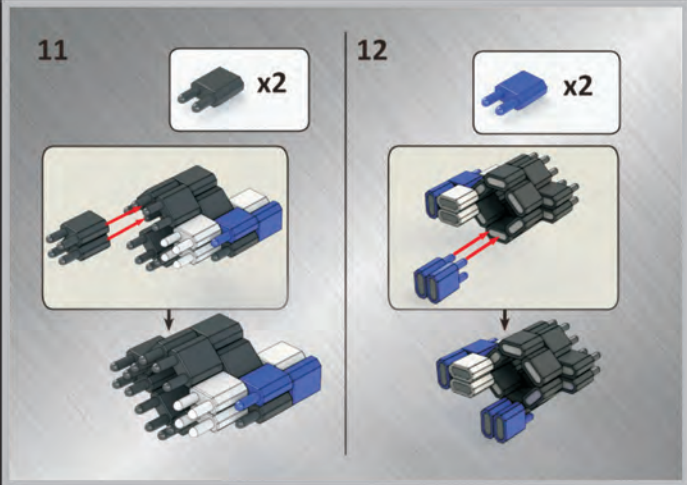

WARNING: CHOKING HAZARD.
Toy contains small parts. Not for children under 3 years

PINBLOCK INC.
BROOKLYN, NY 11214

MADE IN CHINA

FUSION JET

Ages 7-14 900 PCS* 2 in 1 Building Toy
*Actual quantity may be more

 **WARNING:**
CHOKING HAZARD-Small parts.
Not for children under 3 years

FRONT LEFT THRUSTER

FRONT LEFT THRUSTER

FRONT RIGHT THRUSTER

FRONT RIGHT THRUSTER

LEFT REAR THRUSTER

LEFT REAR THRUSTER

LEFT REAR THRUSTER