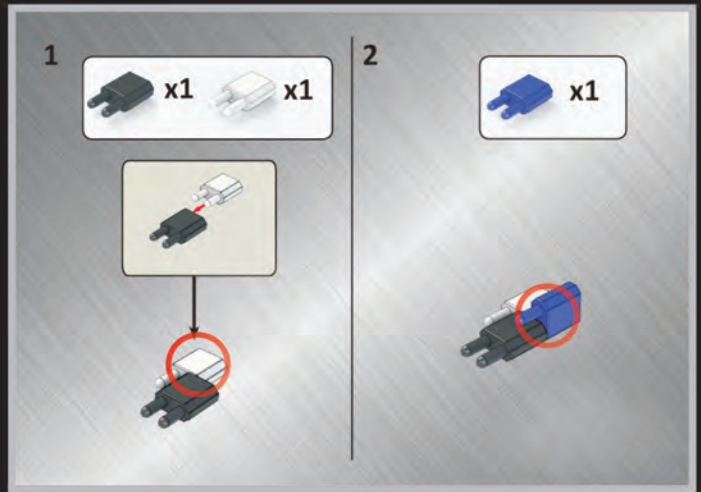

WARNING: CHOKING HAZARD.
Toy contains small parts. Not for children under 3 years

PINBLOCK INC.
BROOKLYN, NY 11214

MADE IN CHINA

FUSION JET

Ages 7-14 900 PCS* 2 in 1 Building Toy
*Actual quantity may be more

 **WARNING:**
CHOKING HAZARD-Small parts.
Not for children under 3 years

FRONT LEFT THRUSTER

FRONT LEFT THRUSTER

FRONT RIGHT THRUSTER

FRONT RIGHT THRUSTER

LEFT REAR THRUSTER

LEFT REAR THRUSTER

LEFT REAR THRUSTER