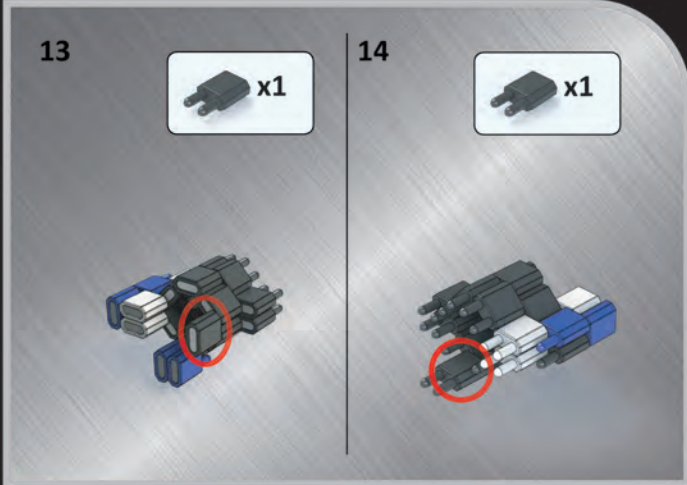

WARNING: CHOKING HAZARD.
Toy contains small parts. Not for children under 3 years

PINBLOCK INC.
BROOKLYN, NY 11214

MADE IN CHINA

FUSION JET

Ages 7-14 900 PCS* 2 in 1 Building Toy
*Actual quantity may be more

 **WARNING:**
CHOKING HAZARD-Small parts.
Not for children under 3 years

FRONT LEFT THRUSTER

FRONT LEFT THRUSTER

FRONT RIGHT THRUSTER

FRONT RIGHT THRUSTER

LEFT REAR THRUSTER

LEFT REAR THRUSTER

LEFT REAR THRUSTER