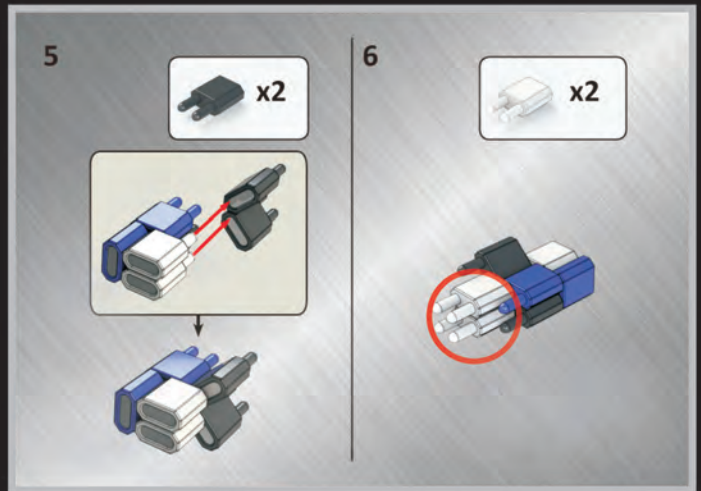

WARNING: CHOKING HAZARD.
Toy contains small parts. Not for children under 3 years

PINBLOCK INC.
BROOKLYN, NY 11214

MADE IN CHINA

FUSION JET

Ages 7-14 900 PCS* 2 in 1 Building Toy
*Actual quantity may be more

 **WARNING:**
CHOKING HAZARD-Small parts.
Not for children under 3 years

FRONT LEFT THRUSTER

FRONT LEFT THRUSTER

FRONT RIGHT THRUSTER

FRONT RIGHT THRUSTER

LEFT REAR THRUSTER

LEFT REAR THRUSTER

LEFT REAR THRUSTER