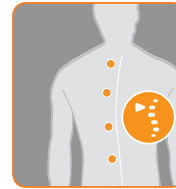

Within its sleek form and premium leather upholstery, this advanced chair features a wealth of auto-massage programs inspired by our wellness experts to make it easy to get the exact experience and relief you want with the push of a button. The deep foot-and-calf wells with patented Figure-Eight[®] Technology improves circulation and invigorates sore, tired muscles. You can also personalize your massage experience to your body and needs with an array of precision positioning and comfort controls. The AcuTouch[®] 9500x, a premier massage and wellness experience from the premier name in home wellness.

HUMAN TOUCH® MASSAGE CHAIR AcuTouch® 9500x

MORE FEATURES FOR MORE COMFORT

MASSAGE CONTROLLER - It's all at your fingertips

DIMENSIONS

SIDE

FRONT

MASSAGE COMFORT CONTROL

Use the Massage Comfort Control on the remote to customize the massage intensity. You can also use the Massage Comfort Control (in non-massage mode) to create a seating experience of unsurpassed comfort and relaxation.

ACUPOINT® DETECTION SYSTEM

To ensure an effective and targeted massage, our Acupoint® Detection System scans the entire length of the back, mapping key pressure points to target during your customized massage.