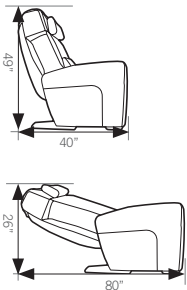

HUMAN TOUCH® MASSAGE CHAIR AcuTouch® 9500x

MORE FEATURES FOR MORE COMFORT

MASSAGE CONTROLLER - It's all at your fingertips

DIMENSIONS

SIDE

FRONT

MASSAGE COMFORT CONTROL

Use the Massage Comfort Control on the remote to customize the massage intensity. You can also use the Massage Comfort Control (in non-massage mode) to create a seating experience of unsurpassed comfort and relaxation.