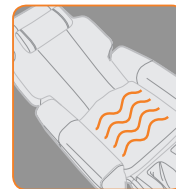

SEAT MASSAGE

Patented 8-Point Pulsating Seat Massage System delivers a targeted massage to the body's largest muscles helping to relax stress and strain, and relieve sciatic tension.

PART NUMBER:

100-9500-003 (Black)

100-9500-004 (Espresso)

5-Year Limited Warranty