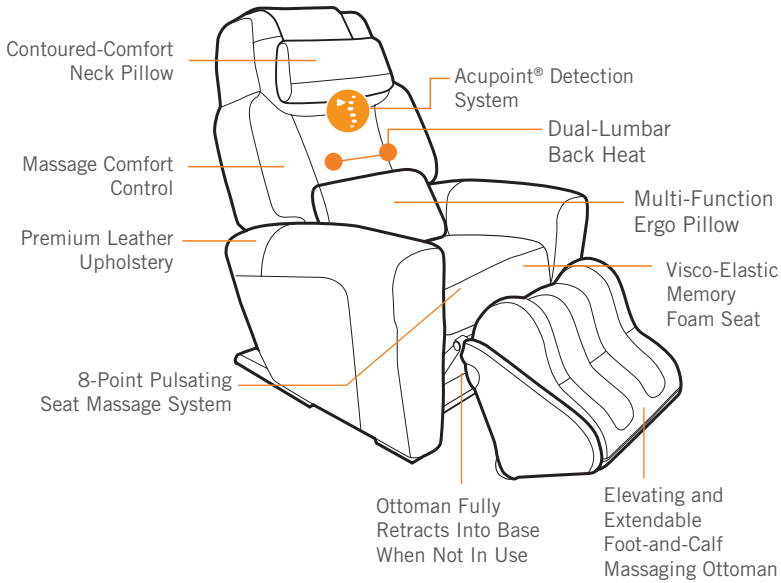

Within its sleek form and premium leather upholstery, this advanced chair features a wealth of auto-massage programs inspired by our wellness experts to make it easy to get the exact experience and relief you want with the push of a button. The deep foot-and-calf wells with patented Figure-Eight[®] Technology improves circulation and invigorates sore, tired muscles. You can also personalize your massage experience to your body and needs with an array of precision positioning and comfort controls. The AcuTouch[®] 9500x, a premier massage and wellness experience from the premier name in home wellness.

HUMAN TOUCH® MASSAGE CHAIR AcuTouch® 9500x

MORE FEATURES FOR MORE COMFORT

MASSAGE CONTROLLER - It's all at your fingertips

DIMENSIONS

SIDE

FRONT

MASSAGE COMFORT CONTROL

Use the Massage Comfort Control on the remote to customize the massage intensity. You can also use the Massage Comfort Control (in non-massage mode) to create a seating experience of unsurpassed comfort and relaxation.

DUAL-LUMBAR BACK HEAT

Heat encourages blood vessels to expand, rushing nutrient-rich blood to the sore or tense areas to promote healing. Two lumbar heat modules gently warm the lower back muscles, gradually reducing tightness and pain.

SEAT MASSAGE

Patented 8-Point Pulsating Seat Massage System delivers a targeted massage to the body's largest muscles helping to relax stress and strain, and relieve sciatic tension.

PART NUMBER:

100-9500-003 (Black)