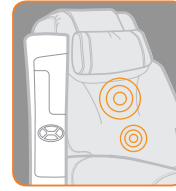

HUMAN TOUCH® MASSAGE CHAIR AcuTouch® 9500x

MORE FEATURES FOR MORE COMFORT

MASSAGE CONTROLLER - It's all at your fingertips

DIMENSIONS

SIDE

FRONT

MASSAGE COMFORT CONTROL

Use the Massage Comfort Control on the remote to customize the massage intensity. You can also use the Massage Comfort Control (in non-massage mode) to create a seating experience of unsurpassed comfort and relaxation.

ACUPOINT® DETECTION SYSTEM

To ensure an effective and targeted massage, our Acupoint® Detection System scans the entire length of the back, mapping key pressure points to target during your customized massage.